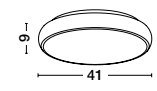

GAP - 8100982

Black Aluminium
Acrylic Diffuser
LED 38 Watt 230 Volt
2090Lm 3000K IP20
D: 41 H: 9 cm