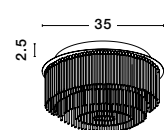

ROSARNO - 9180891

Chrome Metal
Glass & K9 Crystal
LED G9 6x5 Watt 230 Volt
IP20 Bulb Excluded
D: 35 H: 18 cm