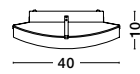

QUALE - 600302

White Satinated Glass
Chrome Metal
LED E27 2x12 Watt 230 Volt
IP20 Bulb Excluded
L: 40 W: 40 H: 10 cm