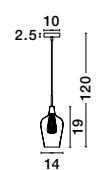

FILO - 1500202831

Chrome Aluminium
Clear Glass & Gold Frame
LED G9 1x5 Watt 230 Volt
IP20 Bulb Excluded
D: 14 H: 19 H2: 120 cm

GL 15002028211