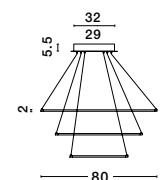

FERROL - 6265004

Dimmable

Coffee Brown Aluminium
& Acrylic Adjustable
LED 111 Watt 230 Volt
5500Lm 3000K IP20
D: 80 H: 150 cm