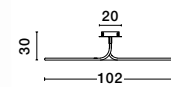

FUNGO - 9357086

Dimmable

Gold Leaf Aluminium & Acrylic
LED 47 Watt 230 Volt
2630Lm 3000K IP20
D: 102 H: 30 cm