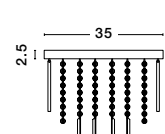

NUNZIA - 9180892

Chrome Metal
Glass & K9 Crystal
LED G9 6x5 Watt 230 Volt
IP20 Bulb Excluded
D: 35 H: 27 cm