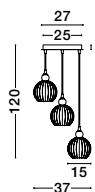

ODELL . 9190882
Chrome Aluminium
Opal Glass
LED E14 3x5 Watt 230 Volt
IP20 Bulb Excluded
D: 37 H: 20.4 Hz: 120 cm