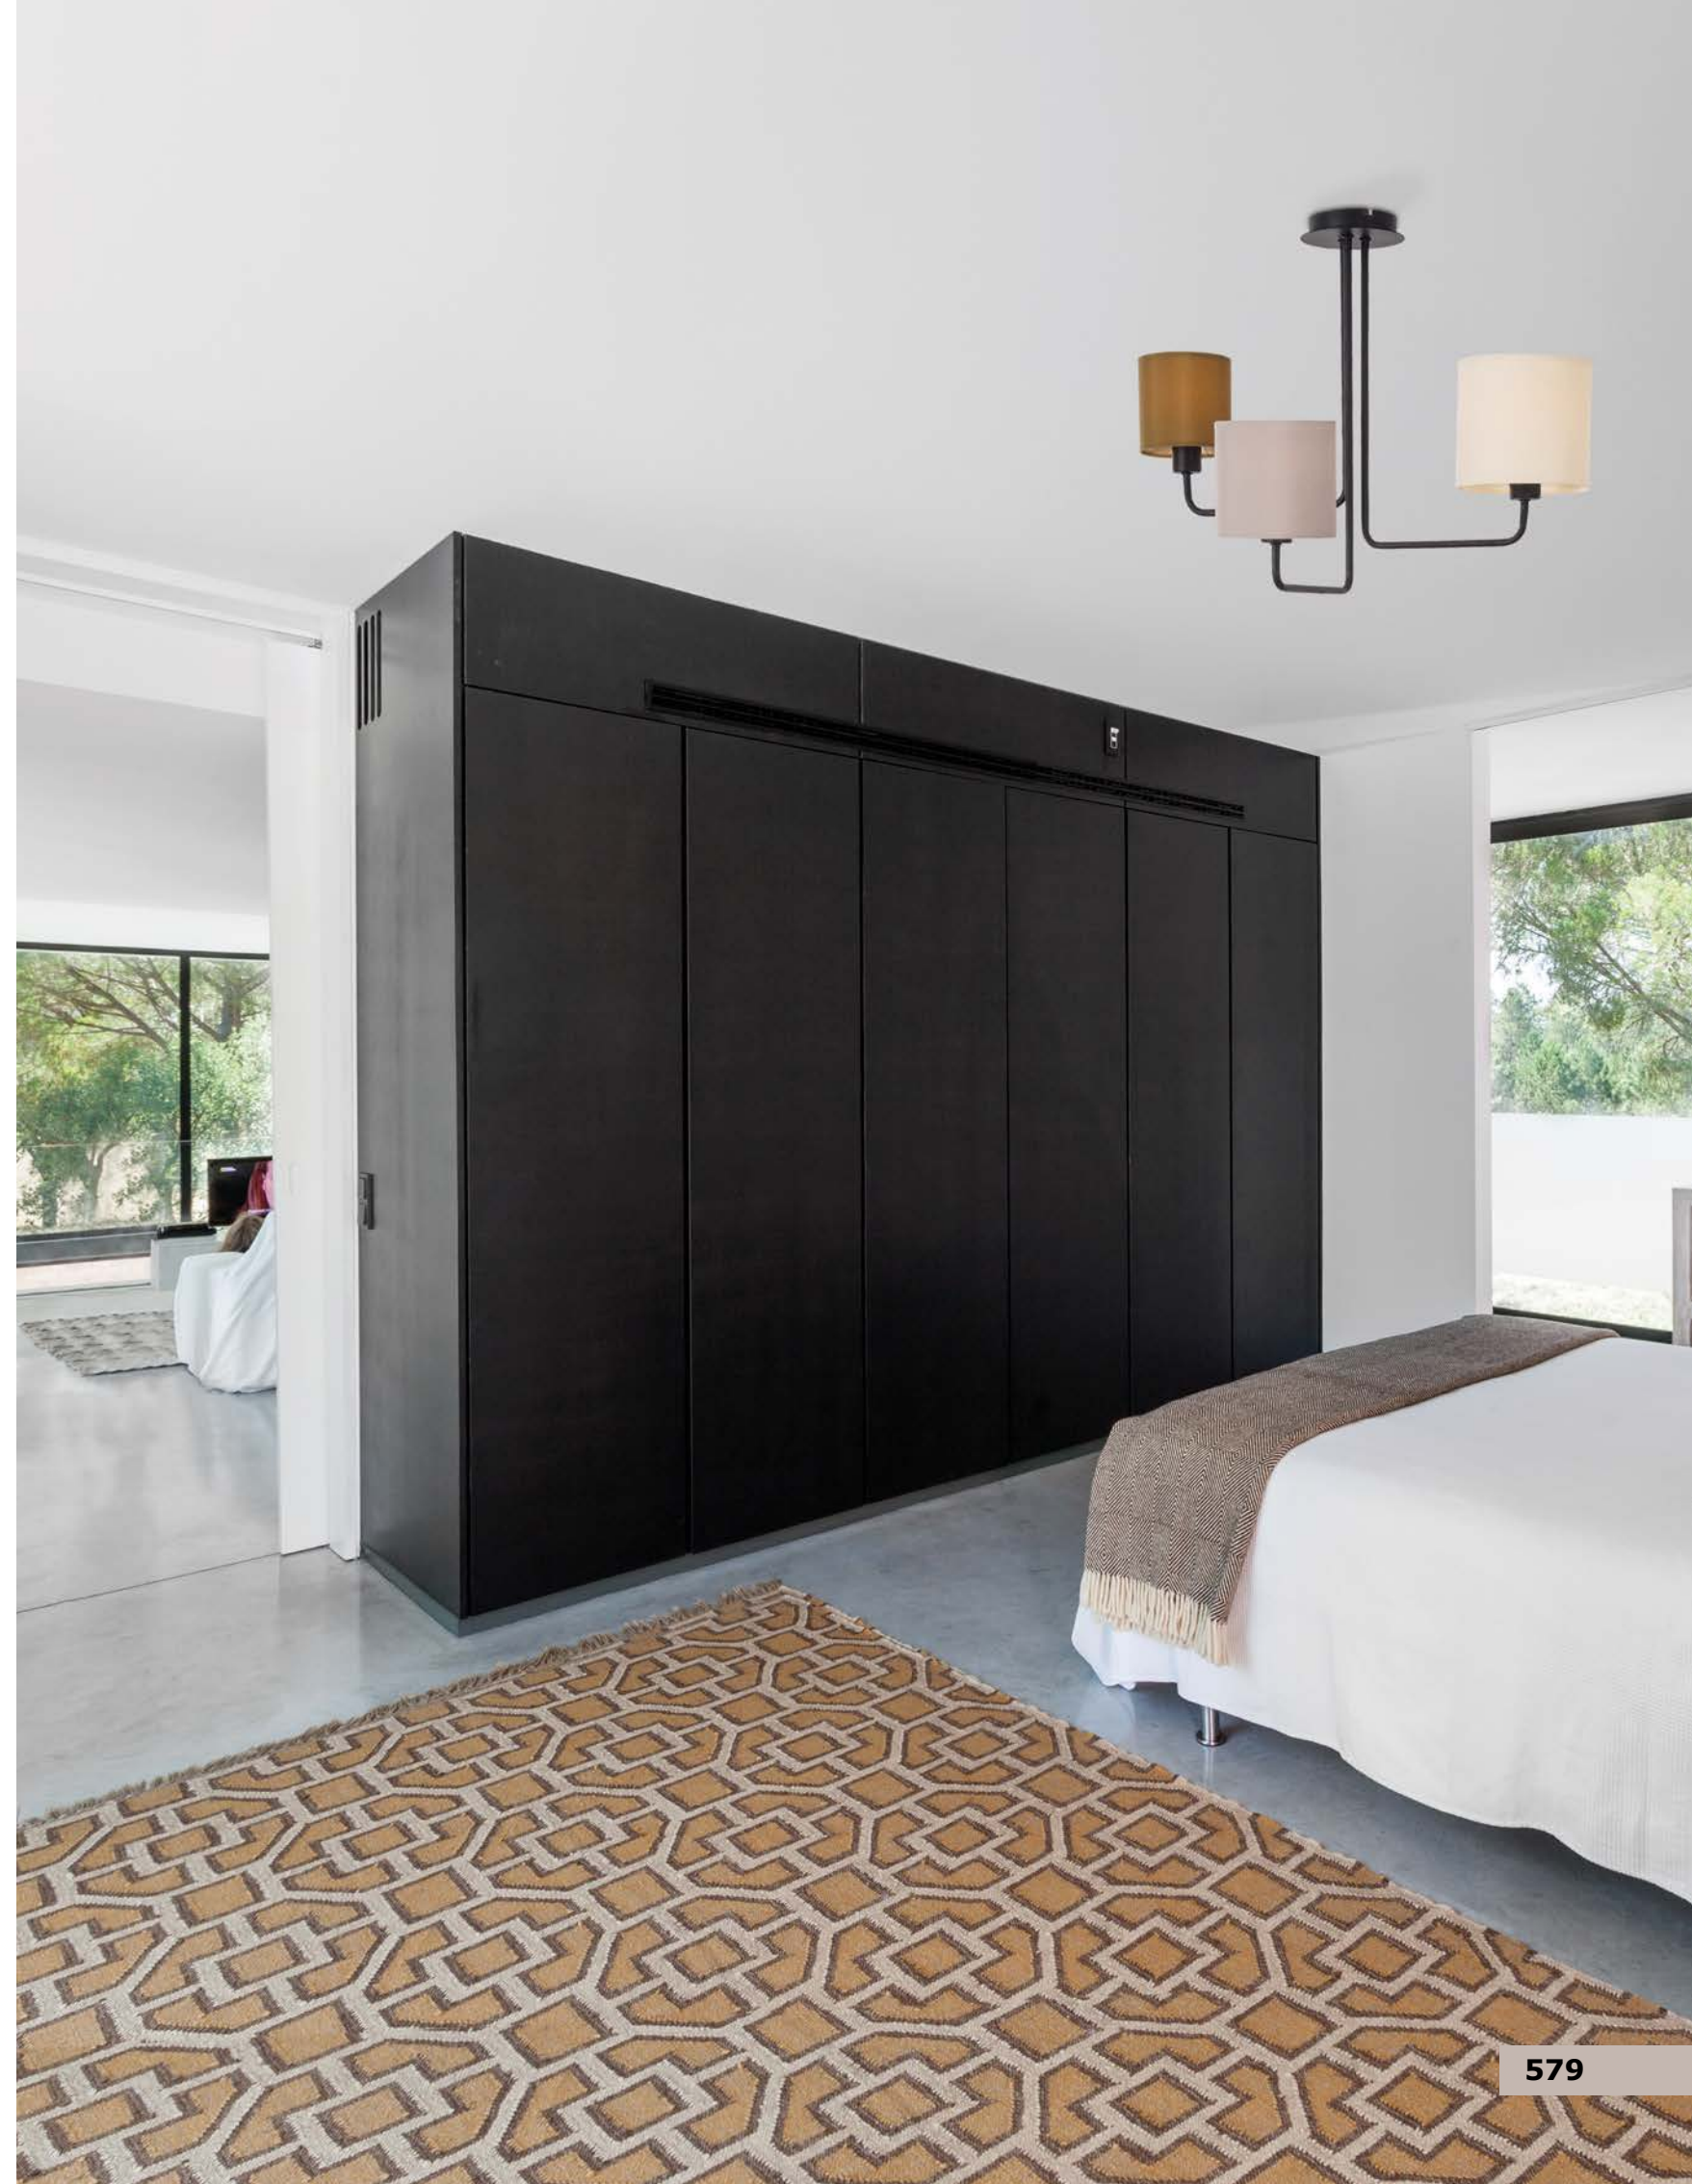

BITONTO - 9151403

Sandy Black Metal
Gray, Brown & Ivory Fabric Shade
LED E14 3x5 Watt 230 Volt
IP20 Bulb Excluded
D: 56.2 H: 43 cm

BITONTO - 9151401

Sandy Black Metal
Gray Fabric Shade
LED E14 1x5 Watt 230 Volt
IP20 Bulb Excluded
L: 24 W: 13 H: 19 cm