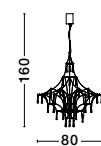

GORO - 9116820
Clear Crystal & Gold Metal
LED 20 Watt 230 Volt
2000Lm 3000K IP20
D: 80 H: 160 cm

LED	WARM WHITE	AAA	DRIVER INCL.