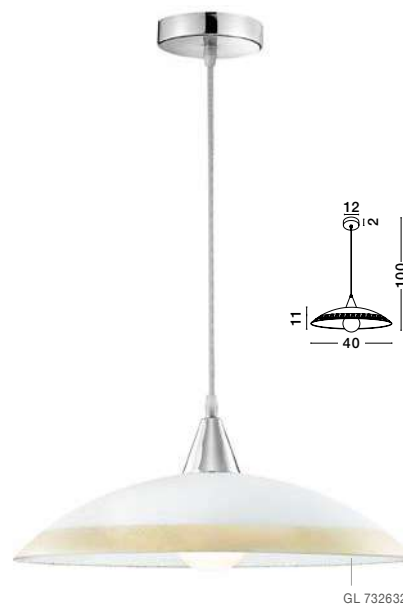

VERONA - 7326323

Chrome Metal
White Glass & Gold Iridescent
LED E27 1x12 Watt 230 Volt
IP20 Bulb Excluded
D: 40 H1: 11 H2: 100 cm

GL 73263231