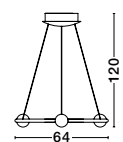

CELIA - 9820602
Dimmable

Satin Gold Aluminium
Opal Glass
LED 44.2 Watt 230 Volt
2660Lm 3000K IP20
L: 100 W: 64 H: 120 cm

Included
Remote control

CELIA - 9820600
Dimmable

Satin Gold Aluminium
Opal Glass
LED 36 Watt 230 Volt
2036Lm 3000K IP20
D: 64 W: 64 H: 120 cm