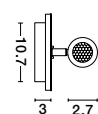

DONA - 9081351

Sandy White Aluminium
LED Cree 3 Watt 230 Volt
Switch On/Off
180Lm 3000K IP20
L: 9 H: 14.5 cm

Rotating & Adjustable

DONA - 9081352

Sandy Black Aluminium
LED Cree 3 Watt 230 Volt
Switch On/Off
180Lm 3000K IP20
L: 9 H: 14.5 cm

Rotating & Adjustable

Adjustable

AMADEO - 8223601

White Aluminium & Acrylic
Adjustable
Switch On/Off
LED Edison 6 Watt 230 Volt
528Lm 3000K IP20
L: 12 W: 12 H: 12 cm

Adjustable

AMADEO - 8223602

Black Aluminium & Acrylic
Adjustable
Switch On/Off
LED Edison 6 Watt 230 Volt
528Lm 3000K IP20
L: 12 W: 12 H: 12 cm

Rotating & Adjustable

PENOR - 9081221

Sandy White
Aluminium & Acrylic
Switch On/Off
LED Cree 9 Watt 230 Volt
780Lm 3000K IP20
D: 14 W: 5.7 H: 14 cm

Rotating & Adjustable

PENOR - 9081222

Sandy Black Steel
& Aluminium Acrylic
Switch On/Off
LED Cree 9 Watt 230 Volt
780Lm 3000K IP20
D: 14 W: 5.7 H: 14 cm