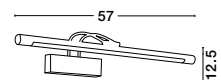

USB CHARGER

Rotating & Adjustable

USB CHARGER

VIDA - 9533521

Sandy Black Metal
Adjustable - Switch On/Off
USB Charger
LED Cree 230 Volt 3000K
Backlight 5 Watt 350Lm
Reader 1x3 Watt 210Lm IP20
L: 35 W: 10 H: 8 cm