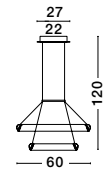

LUMI - 17320202

Outside Matt White
Aluminium & Crystal Inside
LED 60 Watt 230 Volt
3600Lm 3000K IP20
D: 60 H: 120 cm