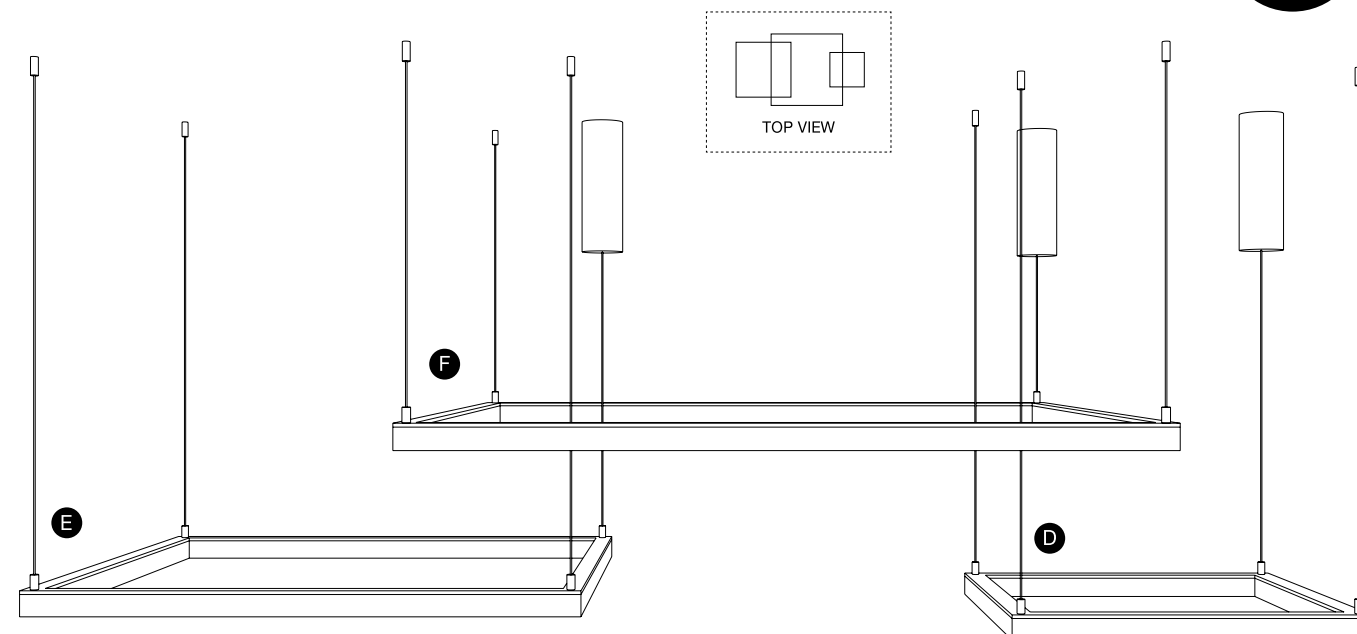

Inspiration

Style them in your own way!

See how it works