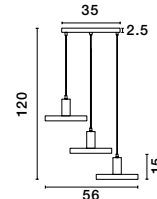

CALISTO - 9404078
Brass Metal
LED E27 8x12 Watt 230 Volt
IP20 Bulb Excluded
L: 98 H: 35 cm