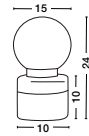

JULIET - 9010264

Smoke Gray Glass
Brass & Gray Metal Base
LED E14 1x5Watt 230 Volt
IP20 Bulb Excluded
D: 15 W: 10 H: 24 cm