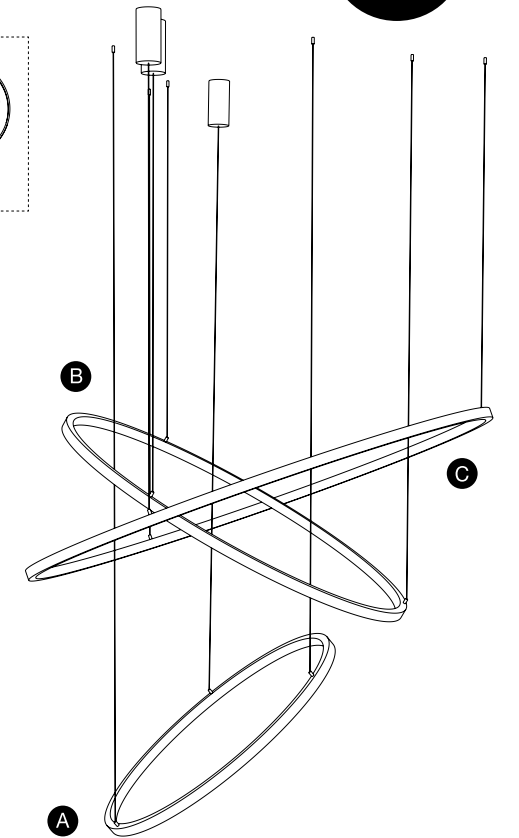

Inspiration

See how it works

Style them in your own way!

BE THE DESIGNER