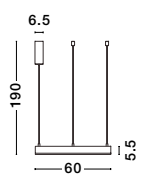

MOTIF - 9190840

Dimmable

Sandy Black Aluminium & Acrylic
LED 40 Watt 230 Volt
2800Lm 3000K IP20
D: 60 H: 190 cm