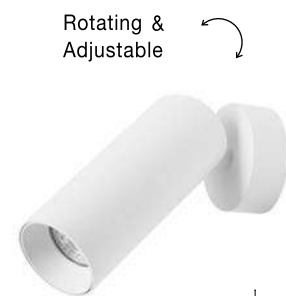

Rotating & Adjustable

DEXTER - 821602

Sandy White Aluminium
LED GU10 1x10 Watt IP20
220-240 Volt Bulb Excluded
D: 6.2 H: 15 cm