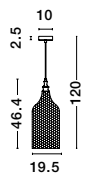

MAROU - 9113712

Amber Glass
Brass Metal
LED E27 1x12 Watt 230 Volt
Bulb Excluded IP20
D: 19.5 H: 46.4 H₂: 120 cm