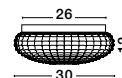

CLAM - 9738254

Smoke Chrome Glass
White Metal
LED E27 2x12 Watt 230 Volt
IP44 Bulb Excluded
D: 30 H: 12 cm