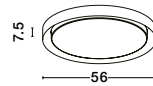

ET 90535911

TROY . 9053592

Dimmable

Metal & Acrylic Diffuser
Matt Black Outside
Matt White Inside
LED 40 Watt 230 Volt
2200Lm 3000K IP20
D: 46 H: 7.5 cm

ET 90535931

TROY . 9053594

Dimmable

Metal & Acrylic Diffuser
Matt Black Outside
Matt White Inside
LED 50 Watt 230 Volt
2750Lm 3000K IP20
D: 56 H: 7.5 cm