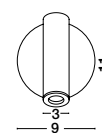

LAREDO - 8140522

Chrome Aluminium
Adjustable
Switch On/Off
LED Samsung 3 Watt
190Lm 3000K IP20
L: 11 W: 9 H: 11 cm