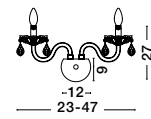

VENEZIA - 536801

Chrome Aluminium Glass
& K9 Crystals
LED E14 5x5 Watt 230 Volt
IP20 Bulb Excluded
D: 58 H1: 67 H2: 130 cm

GL 5368032

GL 5368031

GL 5368033

GL 5368034

VENEZIA - 536803

Chrome Aluminium
Glass & K9 Crystals
Adjustable
LED E14 2x5 Watt 230 Volt
IP20 Bulb Excluded
D: 23-47 W: 5-22 H: 27 cm