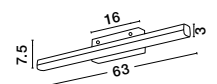

VANESE - 787006

Chrome Aluminium & Acrylic
LED 18 Watt 230 Volt
1922Lm 3000K IP44
L: 63 W1: 3 W2: 7.5 H: 7.5 cm