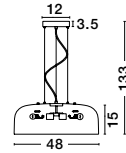

PERLETO - 526802

Metal & Acrylic Diffuser
Matt White Outside & Inside
White Fabric Wire
LED E27 3x12 Watt 230 Volt
IP20 Bulb Excluded
D: 48 H: 15 H2: 133 cm