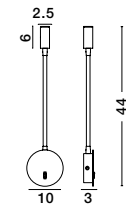

JACO - 8140321

White Aluminium
Adjustable
Switch On/Off
LED Samsung 3 Watt
190Lm 3000K IP20
L: 10 W: 3 H: 44 cm