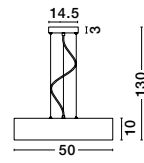

FINEZZA - 550405

Metal & Acrylic Diffuser
Matt White Outside & Inside
White Fabric Wire
LED E27 3x12 Watt 230 Volt
IP20 Bulb Excluded
D: 50 H: 10 H2: 130 cm