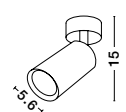

WAN - 9184312

Sandy Black Aluminium
LED GU10 1x10 Watt IP20
220-240 Volt Bulb Excluded
D: 5.6 H: 15 cm

Rotating & Adjustable