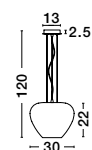

NALA - 9207602
Chrome Aluminium
Smoke Glass
LED E27 1x12 Watt 230 Volt
IP20 Bulb Excluded
D: 30 H1: 22 H2: 120 cm

GL 92076021