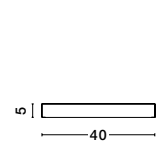

ET 90535911

TROY . 9053592

Dimmable

Metal & Acrylic Diffuser
Matt Black Outside
Matt White Inside
LED 40 Watt 230 Volt
2200Lm 3000K IP20
D: 46 H: 7.5 cm

ET 90535931

TROY . 9053594

Dimmable

Metal & Acrylic Diffuser
Matt Black Outside
Matt White Inside
LED 50 Watt 230 Volt
2750Lm 3000K IP20
D: 56 H: 7.5 cm