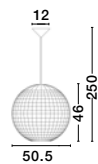

GRIFFIN - 9587122

Dried Water Hyacinth
Black Fabric Wire & Base
LED E27 1x12 Watt 230 Volt
IP20 Bulb Excluded
D: 50.5 H1: 46 H2: 250 cm