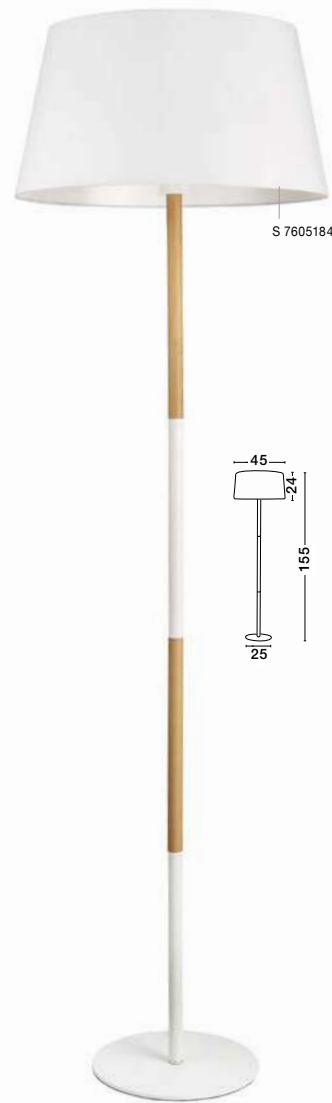

S 76051841

ARRIGO - 7605184

Natural Wood & White Metal
White Fabric Shade
White Fabric Wire
LED E27 1x12 Watt 230 Volt
IP20 Bulb Excluded
D: 45 H1: 24 H2: 155 cm