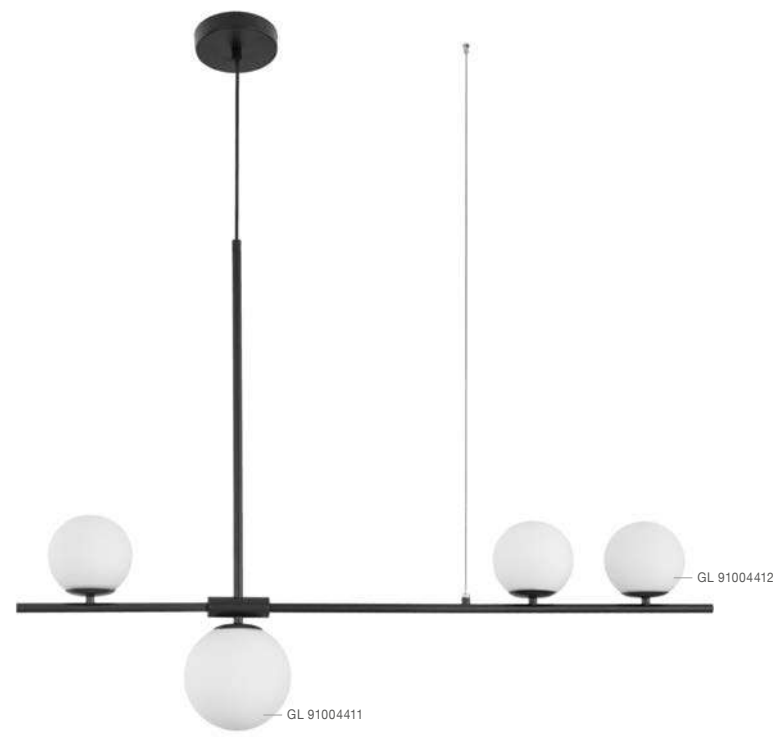

IMPERO - 9100441

White Frosted Glass
Black Metal
LED G9 4x5 Watt 230 Volt
IP20 Bulb Excluded
L: 100 W: 15 H: 120 cm