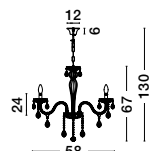

VENEZIA - 536801

Chrome Aluminium Glass
& K9 Crystals
LED E14 5x5 Watt 230 Volt
IP20 Bulb Excluded
D: 58 H1: 67 H2: 130 cm