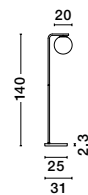

ALVAREZ - 9136702

Satin Gold Metal
& Black Marble
White Opal Glass
LED E27 1x12 Watt 230 Volt
Bulb Excluded IP20
L: 31 W: 25 H: 140 cm