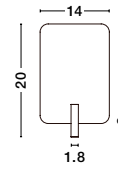

ZEN - 9018501

Sandy White Steel & Aluminium
Switch On/Off - USB Charger
LED 5 Watt + 1x3 Watt
230 Volt 3000K
400Lm + 150Lm IP20
L: 14 W: 7.5 H: 20 cm