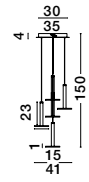

PALENCIA - 1703301202
Brass Gold Aluminium
& Acrylic
LED 53 Watt 230 Volt
1967Lm 3000K IP20
D: 41 H: 150 cm