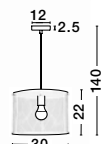

NET - 8809301

Black Aluminium
Black Fabric Wire
LED E27 1x12 Watt 230 Volt
IP20 Bulb Excluded
D: 30 H1: 22 H2: 140 cm