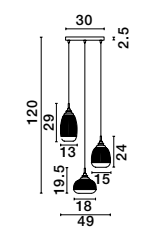

MOND - 9731214

Satin Gold Metal
Clear Glass
LED E14 3x5 Watt 230Volt
IP20 Bulb Excluded
D: 49 H: 120 cm