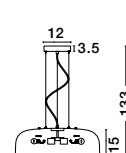

PERLETO - 526801

Metal & Acrylic Diffuser
Matt Gray Outside
Matt White Inside
Black Fabric Wire
LED E27 3x12 Watt 230 Volt
IP20 Bulb Excluded
D: 48 H: 15 H2: 133 cm