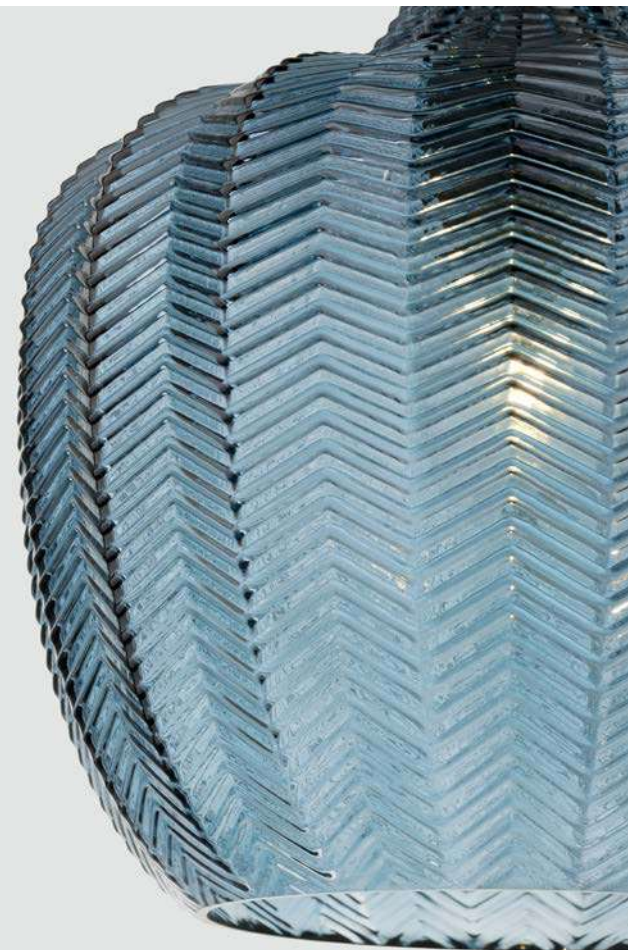

LONI - 9191241
 Brass Metal
 Champagne Glass
 LED E27 1x12 Watt 230 Volt
 IP20 Bulb Excluded
 D: 24 H1: 32 H2: 120 cm

GL 91035311

CLARO - 9103531

Smoke Glass
Black Metal
LED E27 1x12 Watt 230 Volt
IP20 Bulb Excluded
D: 23 H: 130 cm