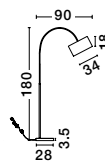

SAMA - 9401652

Black Fabric Shade
Black Aluminium Base
LED E27 1x12 Watt 230 Volt
IP20 Bulb Excluded
L: 90 H: 180 cm