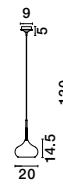

CIOTO . 5704803

Matt Black Metal Outside
White Chrome Inside
LED E14 1x5 Watt 230 Volt
IP20 Bulb Excluded
D: 20 H: 14.5 H2: 130 cm

CIOTO . 5704802

Rose Gold Metal Outside
White Chrome Inside
LED E14 1x5 Watt 230 Volt
IP20 Bulb Excluded
D: 20 H: 14.5 H2: 130 cm