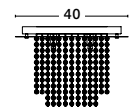

Golden Leaf Metal
K9 Crystal
G9 5x33 Watt 230 Volt
IP20 Bulb Excluded
D: 40 H: 32 cm