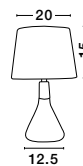

MONTES - 7605167

Copper Metal & Natural Wood
Sand White Fabric Shade
LED E14 1x5 Watt 230 Volt
IP20 Bulb Excluded
D: 20 H1: 15 H2: 33.5 cm