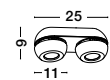

Rotating
& Adjustable

GON - 9105202

Sandy White Aluminium
LED 2x5 Watt 230 Volt
800Lm 3000K IP20
L: 25 W: 11 H: 9 cm