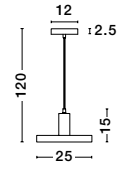

GARNI - 9417050
Gold Metal
Outside & Inside
Black PVC Wire
LED E27 1x12 Watt 230 Volt
IP20 Bulb Excluded
D: 25 H: 15 H₂: 120 cm