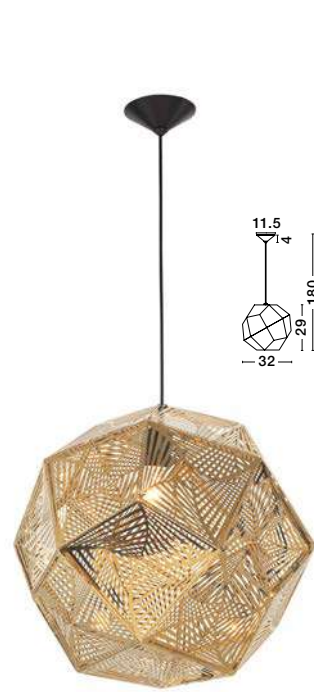

FOGGIA - 82148732

Gold Stainless Steel
Black Fabric Wire
LED E27 1x12 Watt 230 Volt
IP20 Bulb Excluded
D: 32 H1: 29 H2: 180 cm