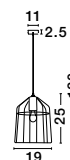

Copper Metal
LED E27 1x12 Watt 230 Volt
IP20 Bulb Excluded
D: 35 H: 38 H2: 120 cm

PEPPINO - 7605178

Matt Black Metal
Black & White Fabric Wire
LED E27 1x12 Watt 230 Volt
IP20 Bulb Excluded
D: 19 H: 25 H2: 120 cm