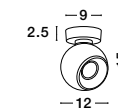

TORE - 666001

Matt Gray Aluminium
LED GU10 1x5 Watt 230 Volt
IP20 Bulb Excluded
D: 12 H: 15 cm