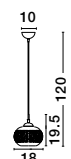

DEVON - 938226

Clear Glass
Brown Metal Base
Brown Fabric Wire
LED E27 1x12 Watt 230 Volt
IP20 Bulb Excluded
D: 18 H1: 19.5 H2: 120 cm