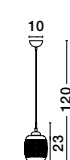

DEVON - 938222

Clear Glass
Brown Metal Base
Brown Fabric Wire
LED E27 1x12 Watt 230 Volt
IP20 Bulb Excluded
D: 14 H1: 23 H2: 120 cm