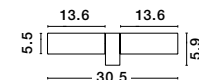

POLO - 6204481

Frosted Glass Chrome Aluminium
LED G9 2x5 Watt 230 Volt
Bulb Included IP44
L: 30.5 W: 5.5 H: 5.5 cm