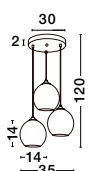

BENNETT - 9332902

Chrome Glass & Metal
LED E27 3x12 Watt 230 Volt
IP20 Bulb Excluded
D: 35 H: 14 H2: 120 cm