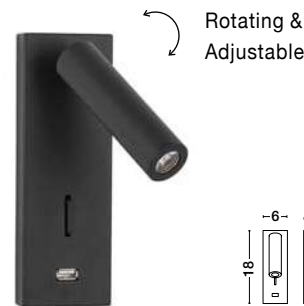

Rotating & Adjustable

USB CHARGER

FUSE - 9170102

Black Aluminium
Adjustable
Switch On/Off - USB Charger
LED Samsung 3 Watt
210Lm 3000K IP20
L: 6 W: 12.3 H: 18 cm