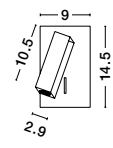

DONA - 9081351

Sandy White Aluminium
LED Cree 3 Watt 230 Volt
Switch On/Off
180Lm 3000K IP20
L: 9 H: 14.5 cm

Rotating & Adjustable

DONA - 9081352

Sandy Black Aluminium
LED Cree 3 Watt 230 Volt
Switch On/Off
180Lm 3000K IP20
L: 9 H: 14.5 cm

Rotating & Adjustable

Adjustable

AMADEO - 8223601

White Aluminium & Acrylic
Adjustable
Switch On/Off
LED Edison 6 Watt 230 Volt
528Lm 3000K IP20
L: 12 W: 12 H: 12 cm

Adjustable

AMADEO - 8223602

Black Aluminium & Acrylic
Adjustable
Switch On/Off
LED Edison 6 Watt 230 Volt
528Lm 3000K IP20
L: 12 W: 12 H: 12 cm

Rotating & Adjustable

PENOR - 9081221

Sandy White
Aluminium & Acrylic
Switch On/Off
LED Cree 9 Watt 230 Volt
780Lm 3000K IP20
D: 14 W: 5.7 H: 14 cm

Rotating & Adjustable

PENOR - 9081222

Sandy Black Steel
& Aluminium Acrylic
Switch On/Off
LED Cree 9 Watt 230 Volt
780Lm 3000K IP20
D: 14 W: 5.7 H: 14 cm