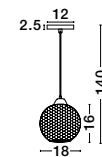

VIENTI - 8103991

Black Metal
Clear Glass
LED E27 1x12 Watt 230 Volt
IP20 Bulb Excluded
D: 18 H1: 16 H2: 140 cm