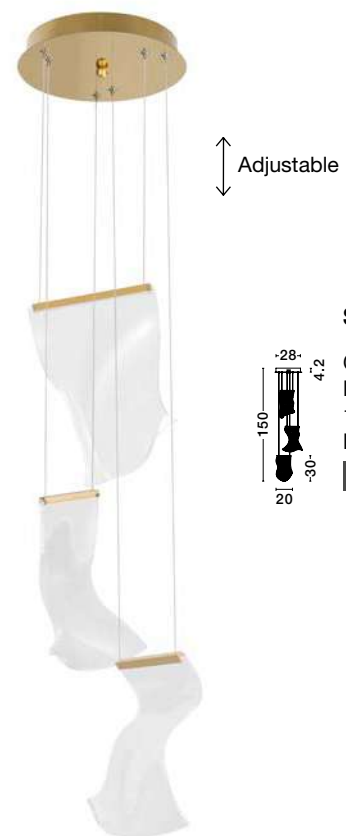

Adjustable

SIDERNO - 9054442

Gold Aluminium & Acrylic
LED 39 Watt 230 Volt
2470Lm 3000K IP20
D: 48 H: 150 cm

Adjustable

SIDERNO - 9054441

Gold Aluminium & Acrylic
LED 16 Watt 230 Volt
1190Lm 3000K IP20
D: 28 H: 150 cm