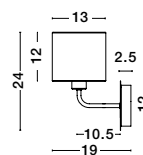

BITONTO - 9151401

Sandy Black Metal
Gray Fabric Shade
LED E14 1x5 Watt 230 Volt
IP20 Bulb Excluded
L: 24 W: 13 H: 19 cm