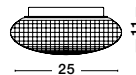

SENS - 838124

Gray Glass
Black Metal
LED E27 1x12 Watt 230 Volt
IP44 Bulb Excluded
D: 25 H: 11 cm