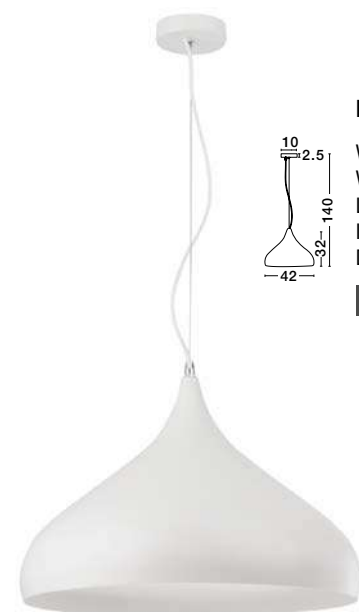

ET 90778821

ET 90778821

VOLCANO - 9077882

Metal & Acrylic Diffuser
Sandy White Outside
Sandy White Inside
LED 33 Watt 230 Volt
1680Lm 3000K IP20
D: 45 H: 22 H2: 120 cm

BENICIO - 8809101

Black Metal
Black Fabric Wire
LED E27 1x12 Watt 230 Volt
IP20 Bulb Excluded
D: 42 H1: 32 H2: 140 cm