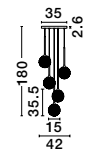

MIRANO - 9260212

Clear Structured Glass
& Brushed Gold Steel
LED G9 5x5 Watt 230 Volt
IP20 Bulb Excluded
D: 42 H: 180 cm