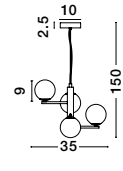

AGRIGENTO - 1700306002

Opal Glass
Antique Brass Metal
LED G9 4x5 Watt 230 Volt
IP20 Bulb Excluded
D: 35 H: 150 cm