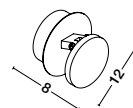

OTTO - 9139805

Sandy White Metal & Aluminium Acrylic
LED 5 Watt 230 Volt
469Lm 3000K IP20
D: 12 W: 8 H: 12 cm