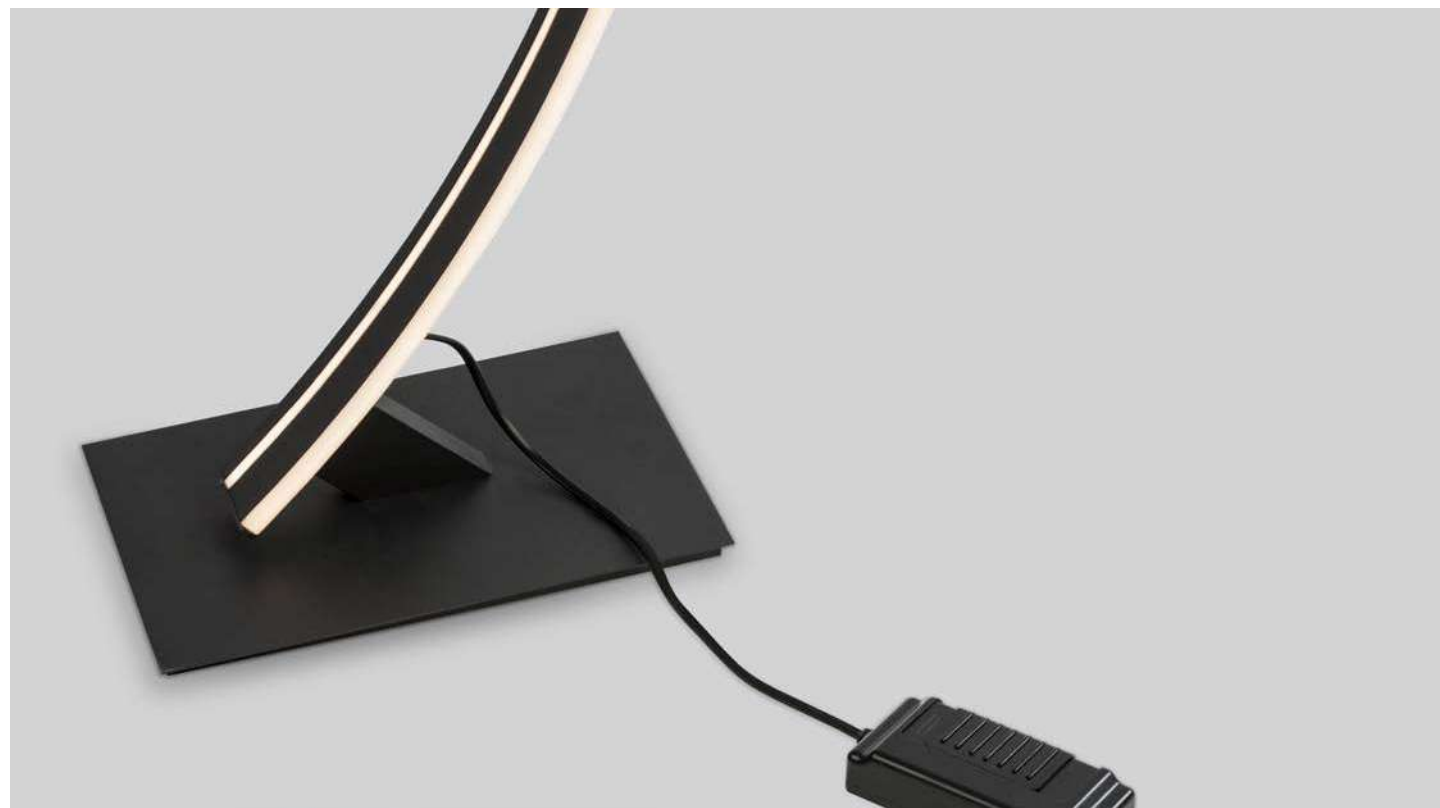

BRETON - 9348074
Dimmable
Sandy White Aluminium
& Acrylic
LED 40 Watt 230 Volt
2120Lm 3000K IP20
L: 20 W: 56 H: 150 cm