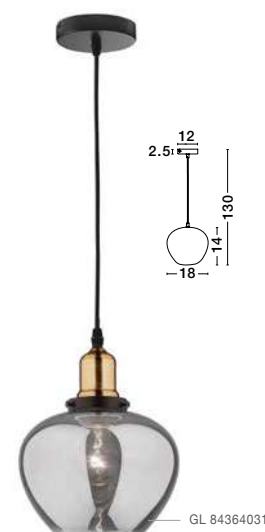

CEDRO - 8436403
Smoke Glass
Bronze & Black Metal
LED E27 1x12 Watt 230 Volt
IP20 Bulb Excluded
D: 18 H: 14 Hz: 130 cm

GL 84364031