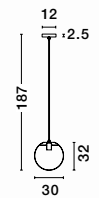

MIRALE - 9416930

Gold Metal
Clear Glass
& Black PVC Wire
LED E27 1x12 Watt 230 Volt
IP20 Bulb Excluded
D: 30 H: 32 H2: 187 cm