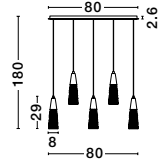

Adjustable

KOVAC - 9160195

Brushed Gold Steel & Clear Structured Glass
LED G9 5x5 Watt 230 Volt
IP20 Bulb Excluded
L: 80 W: 10 H: 180 cm

CANTONA - 9960612

White Opal Glass
Brass Gold
LED E27 1x12 Watt 230 Volt
IP20 Bulb Excluded
D: 25 H: 180 cm