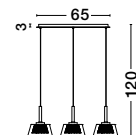

BOCCALE - 1300301303

Chrome Aluminium
Clear Glass
LED G9 3x5 Watt 230 Volt
IP20 Bulb Included
L: 65 W: 10 H: 120 cm