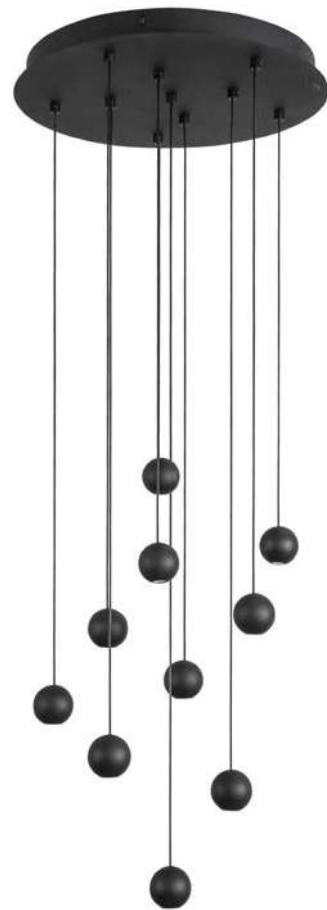

Adjustable

NOCCI - 9303941

Black Aluminium
Black Fabric Wire
LED 3x4.5 Watt 230 Volt
660Lm 3000K IP20
L: 320 H: 128 H2: 112 cm

NOCCI - 9103212

Black Aluminium
Black Fabric Wire
LED 4.5 Watt 230 Volt
220Lm 3000K IP20
D: 5 H: 158 cm

Adjustable

NOCCI - 9303952

Black Aluminium
Black Fabric Wire
LED 10x4.5 Watt 230 Volt
1860Lm 3000K IP20
D: 40.5 H:150 cm

NOCCI - 9103211

White Aluminium
White Fabric Wire
LED 4.5 Watt 230 Volt
220Lm 3000K IP20
D: 5 H: 158 cm