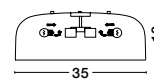

ET 8268061

PERLETO - 826807

Metal & Acrylic Diffuser
 Steel Gray Outside
 Matt White Inside
 LED E27 2x10 Watt 230 Volt
 IP20 Bulb Excluded
 D: 35 H: 13 cm

ET 8268061

PERLETO - 826808

Metal & Acrylic Diffuser
 Coffee Brown Outside
 Matt White Inside
 LED E27 2x10 Watt 230 Volt
 IP20 Bulb Excluded
 D: 35 H: 13 cm