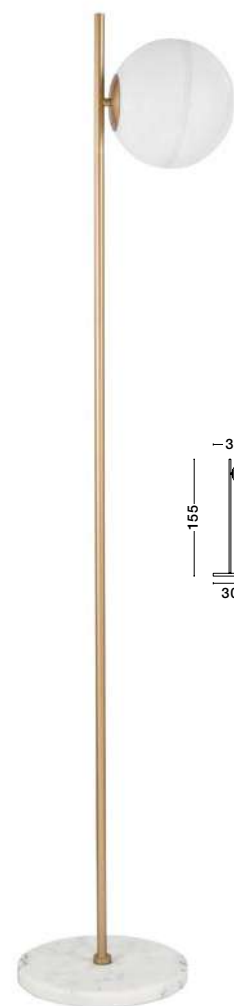

CANTONA - 9960619