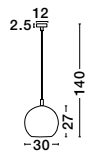

JERARDO - 8436423

Smoke Glass
Black Metal
LED E27 1x12 Watt 230 Volt
IP20 Bulb Excluded
D: 30 H1: 27 H2: 140 cm