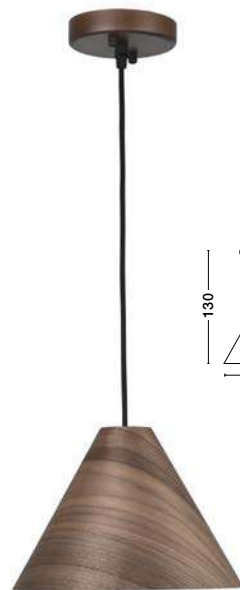

GL 61004021

CHIARA - 6100402

Chrome Aluminium
Clear Glass
LED E27 3x12 Watt 230 Volt
IP20 Bulb Excluded
D: 40 H: 20 H₂: 100 cm

SOHO - 9138061

Natural Wood
Brown Fabric Cable
Solid Wood Canopy
LED E27 1x12 Watt 230 Volt
IP20 Bulb Excluded
D: 38 H1: 55 H2: 245 cm