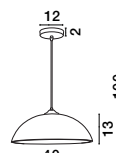

GL 6008211

VINCA - 600821

Chrome Metal
White Wipe Technique Glass
LED E27 1x12 Watt 230 Volt
IP20 Bulb Excluded
D: 30 H1: 13 H2: 100 cm

GL 6008221

VINCA - 600822

Chrome Metal
White Wipe Technique Glass
LED E27 1x12 Watt 230 Volt
IP20 Bulb Excluded
D: 40 H1: 13 H2: 100 cm