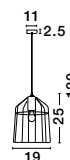

PEPPINO - 7605179

Copper Metal
Black & White Fabric Wire
LED E27 1x12 Watt 230 Volt
IP20 Bulb Excluded
D: 19 H: 25 H2: 120 cm