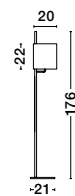

YAMA - 9180521

White Fabric Shade
& White Aluminium
Switch On/Off
LED E27 1x12 Watt 230 Volt
IP20 Bulb Excluded
D: 20 H: 22 H₂: 176 cm

YAMA - 9180522

Black Fabric Shade
& Black Aluminium
Switch On/Off
LED E27 1x12 Watt 230 Volt
IP20 Bulb Excluded
D: 20 H: 22 H₂: 176 cm