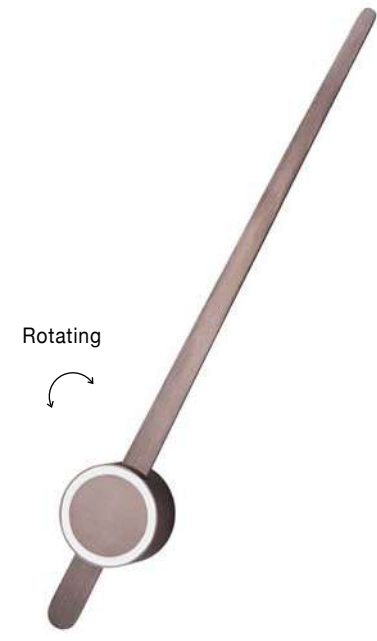

OSTERIA • 420202
 Shining White Steel Outside
 Matt White Inside
 White Fabric Wire
 LED E27 1x12 Watt 230 Volt
 IP20 Bulb Excluded
 D: 46 H1: 26 H2: 115 cm

Rotating

KEDO - 9190618

Brushed Coffee Aluminium
& Acrylic
LED 18 Watt 230 Volt
750Lm 3000K IP20
D: 12 W: 7 H: 80 cm