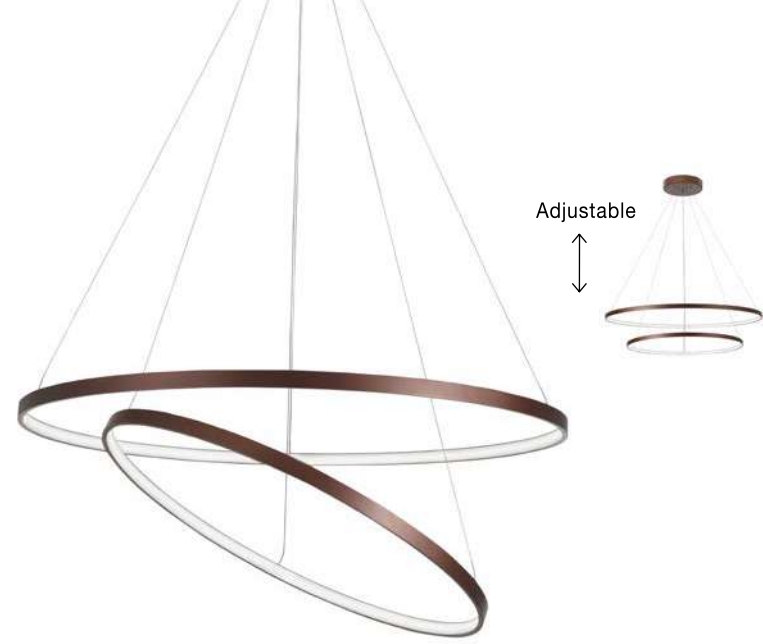

FERROL - 6265003

Dimmable

Coffee Brown Aluminium
& Acrylic Adjustable
LED 85 Watt 230 Volt
4500Lm 3000K IP20
D: 80 H: 130 cm