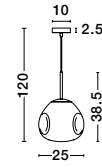

LAVA - 9190403

Gold Metal
Handmade Gold Glass
LED E27 1x12 Watt 230 Volt
IP20 Bulb Excluded
D: 25 H: 38.5 H₂: 120 cm