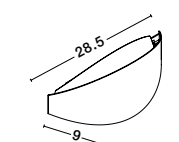

ASTRID - 9128320

Sandy White Metal & Acrylic
LED 20 Watt 230 Volt
1183Lm 3000K IP20
L: 28.5 W: 9 H: 16 cm