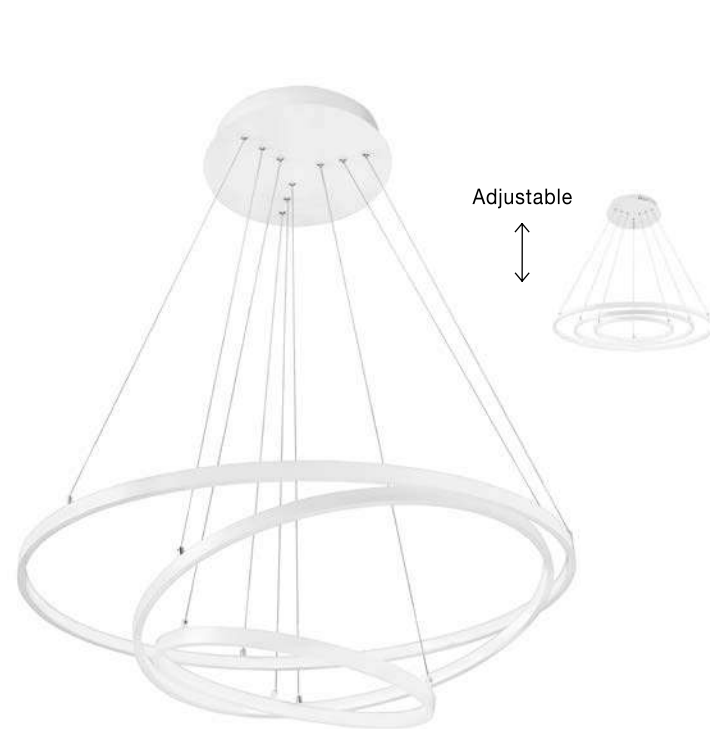

DEA - 17222001 | 17222001 D

Not Dimmable | Dimmable

Matt White Aluminium & Acrylic
Adjustable
LED 145 Watt 230 Volt
8100Lm 3000K IP20
D: 80 H: 120 cm