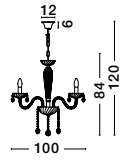

CONNOR - 8061204

Chrome Aluminium
Glass & K9 Crystal
LED E14 12x5 Watt 230 Volt
IP20 Bulb Excluded
D: 100 H1: 84 H2: 120 cm