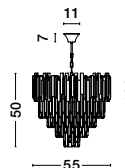

GRANE . 9181200

Gold Metal & Crystal
LED E14 8x5 Watt 230 Volt
IP20 Bulb Excluded
D: 55 W: 55 H: 50 H_z: 120 cm