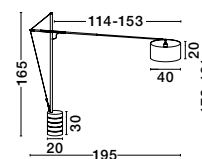

TRACCIA - 41455402

Iron & Plastic
White Fabric Shade
Adjustable
LED E27 1x12 Watt 230 Volt
IP20 Bulb Excluded
L: 195 W: 40 H: 165