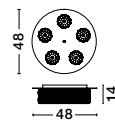

NICE - 8538106
Crystal & Chrome Aluminium
LED G9 5x5 Watt 230 Volt
IP20 Bulb Excluded
D: 48 H: 14 cm