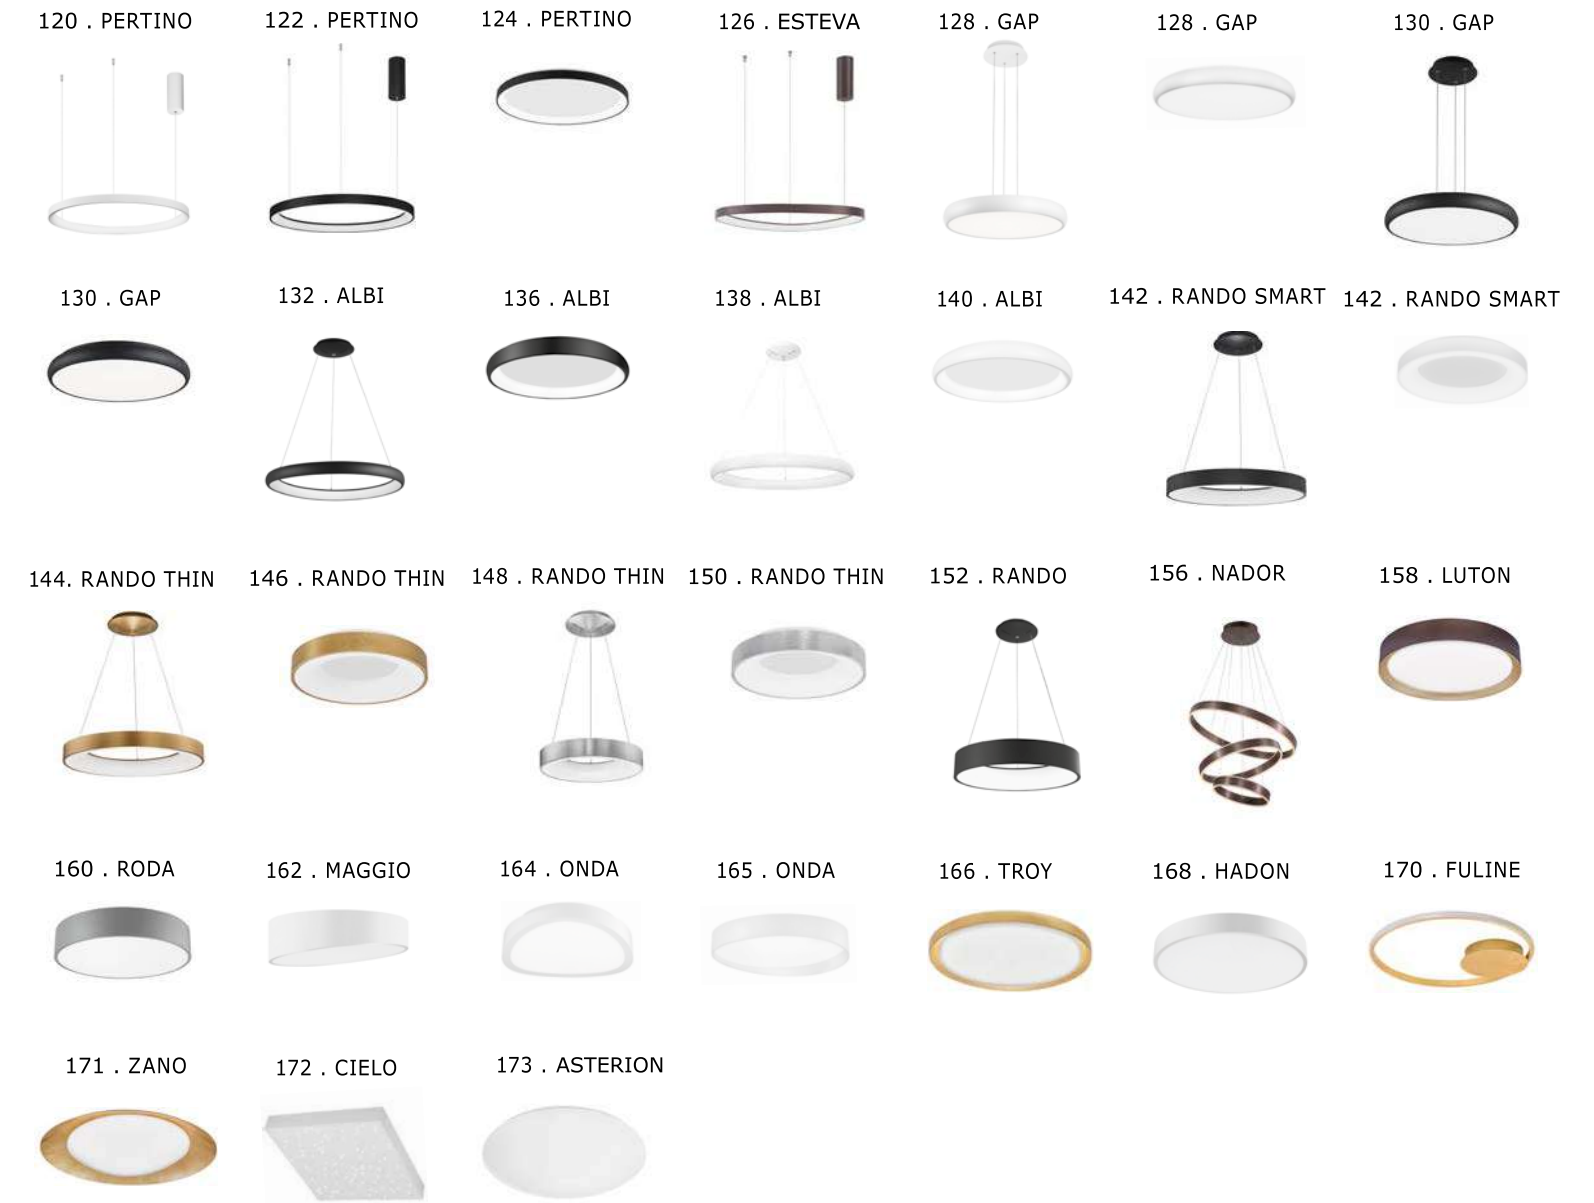

01

modular | linear

02

flow

03

shape

04

intense

05

comfort