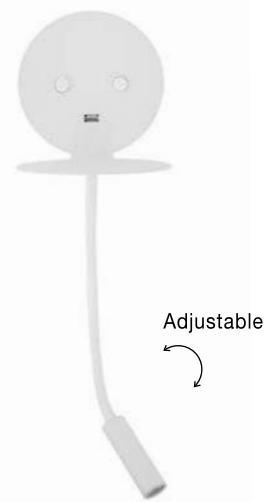

Adjustable

Adjustable

ECLIP - 9173281

White Aluminium
Adjustable Switch On/Off
USB Charger
LED Samsung 230 Volt 3000K
Backlight 6 Watt 310Lm
Reader 3 Watt 210Lm IP20
L: 15 W: 19.5 H: 50 cm

ECLIP - 9173282