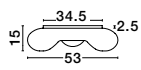

PRESSIONE - 620441

Opal Glass
Chrome Metal
LED E27 3x12 Watt 230 Volt
IP20 Bulb Excluded
D: 42 H: 14 cm

GL 510114011

BIANCO - 51011402

Opal Glass
Chrome Metal
LED E27 4x12 Watt 230 Volt
IP20 Bulb Excluded
D: 53 H: 15 cm