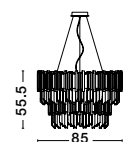

the chandeliers collection
maximalism rises in a luxurious collection of timeless
and modern chandeliers

chandeliers

22

CR 810917181
 CR 810917182
 CR 810917183

BALADONA - 81091718

Golden Brass Aluminium
 & Crystal
 LED G9 20x5 Watt 230 Volt
 IP20 Bulb Excluded
 D: 85 H1: 55.5 H2: 180 cm