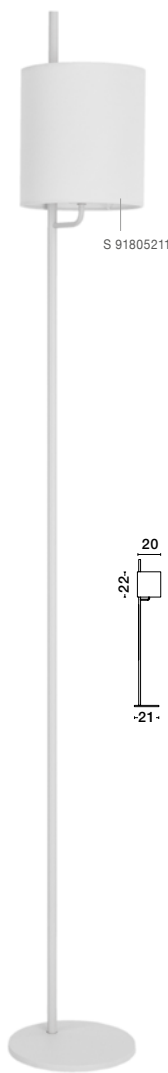

YAMA - 9180521

White Fabric Shade
& White Aluminium
Switch On/Off
LED E27 1x12 Watt 230 Volt
IP20 Bulb Excluded
D: 20 H: 22 H₂: 176 cm