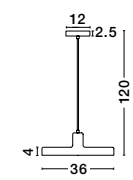

CHIOTO - 540602

Matt Black Steel Outside
Shiny White Steel Inside
Black Fabric Wire
LED E27 1x12 Watt 230 Volt
IP20 Bulb Excluded
D: 36 H1: 4 H2: 120 cm