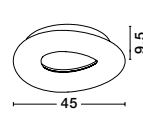

CIA - 9106242

Dimmable