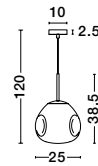

LAVA - 9190401

Copper Metal
Handmade Copper Glass
LED E27 1x12 Watt 230 Volt
IP20 Bulb Excluded
D: 25 H: 38.5 H₂: 120 cm