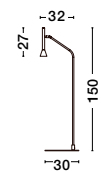

NAVAN - 9018911

Matt Black Steel & Aluminium
LED 6 Watt 230 Volt
530Lm 3000K IP20
D: 32 W: 30 H: 150 cm