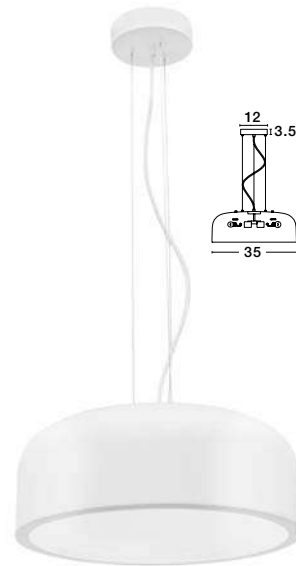

PERLETO - 926812

Metal & Acrylic Diffuser
Gold Leaf Outside
Matt White Inside
White Fabric Wire
LED E27 2x12 Watt 230 Volt
IP20 Bulb Excluded
D: 35 H1: 15 H2: 133 cm

PERLETO - 826801

Metal & Acrylic Diffuser
Matt White Outside & Inside
White Fabric Wire
LED E27 2x12 Watt 230 Volt
IP20 Bulb Excluded
D: 35 H1: 15 H2: 133 cm