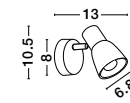

PUBLICO - 667001
Opal Glass
Satin Nickel Metal
LED E14 1x5 Watt 230 Volt
IP20 Bulb Excluded
D: 8 W: 13 H: 10.5 cm