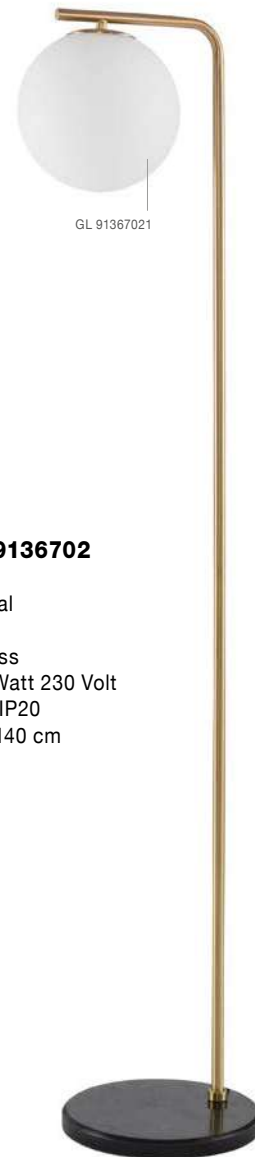

GL 91367021

ALVAREZ - 9136702

Satin Gold Metal
& Black Marble
White Opal Glass
LED E27 1x12 Watt 230 Volt
Bulb Excluded IP20
L: 31 W: 25 H: 140 cm