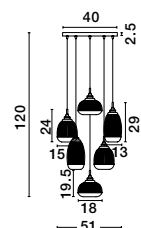

MOND - 9731215
Satin Gold Metal
Clear Glass
LED E14 6x5 Watt 230 Volt
IP20 Bulb Excluded
D: 51 H: 120 cm