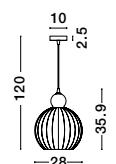

LINGUA - 9988280
Brass Aluminium
Champagne Glass
LED E27 1x12Watt 230 Volt
IP20 Bulb Excluded
D: 28 H₁: 35.9 H₂: 120 cm