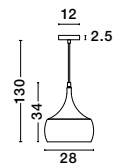

BEL - 9412135
Amber Glass & Chrome Metal
Clear PVC Wire
LED E27 1x12 Watt 230 Volt
IP20 Bulb Excluded
D: 28 H1: 34 H2: 130 cm