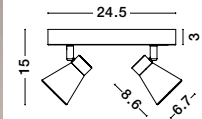

DUBLIN . 9155812

Sandy Black Metal
LED GU10 2x10 Watt 230 Volt
IP20 Bulb Excluded
L: 24.5 W: 5.5 H: 15 cm