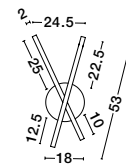

RESLIN - 9100202

Sandy Black Aluminium & Acrylic
LED 18 Watt 230 Volt
890Lm 3000K IP20
L: 24.5 W: 5 H: 53 cm