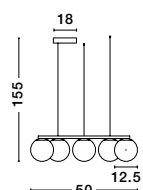

JOLINE - 9919603

Sandy Black Metal & Aluminium
White Opal Glass
LED 40 Watt 240 Volt
2580Lm 3200K IP20
D: 50 H: 155 cm