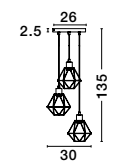

PIETRA - 673603

Black Metal
LED E27 3x12 Watt 230 Volt
IP20 Bulb Excluded
D: 30 H: 135 cm