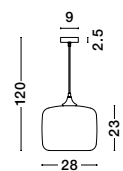

SAVAZ . 9726483

Chrome Glass
Black Metal
Black Fabric Wire
LED E27 1x12 Watt 230 Volt
IP20 Bulb Excluded
D: 28 H: 23 H₂: 120 cm