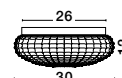

IP44

GL 61005211

IVI - 6100521

White Opal Glass
White Metal
LED E27 1x12 Watt 230 Volt
IP44 Bulb Excluded
D: 26 H: 7 cm

GL 61005231

IVI - 6100523

White Opal Glass
White Metal
LED E27 2x12 Watt 230 Volt
IP44 Bulb Excluded
D: 40 H: 8 cm