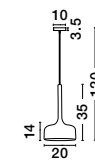

NUORESE - 8942202
Dark Brown Aluminium Outside
Gold Inside
LED E27 1x12 Watt 230 Volt
IP20 Bulb Excluded
D: 20 H1: 35 H2: 120 cm