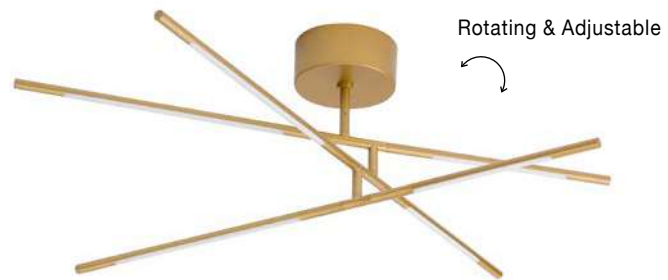

Rotating & Adjustable

Rotating & Adjustable

RACCIO - 9180762

Dimmable

Brass Gold Metal & Acrylic
LED 30 Watt 230 Volt
2100Lm 3000K IP20
L: 84 W: 77 H: 25.5 cm

Rotating & Adjustable

RACCIO - 9180782

Dimmable