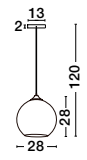

BENNETT - 9332901

Chrome Glass & Metal
LED E27 1x12 Watt 230 Volt
IP20 Bulb Excluded
D: 28 H: 28 H2: 120 cm