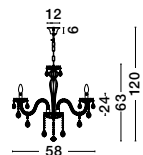

MOZART - 51231402

Chrome Aluminium
Glass & K9 Crystal
LED E14 5x5 Watt 230 Volt
IP20 Bulb Excluded
D: 58 H1: 63 H2: 120 cm