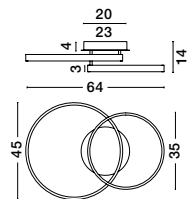

LEON - 8100282

Gold Leaf Aluminium
& Acrylic
LED 44 Watt 230 Volt
2650Lm 3000K IP20
L: 64 W: 45 H: 14 cm

LEON - 9512110

Gold Leaf Aluminium
& Acrylic
LED 28 Watt 230 Volt
1700Lm 3000K IP20
D: 29 H: 143 cm