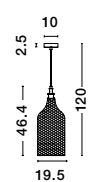

MAROU - 9113711

Smoky Gray Glass
Matt Black Metal
LED E27 1x12 Watt 230 Volt
Bulb Excluded IP20
D: 19.5 H: 46.4 H₂: 120 cm