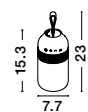

MAYA - 9180322
Dimmable

Gray & White
ABS & Iron
Silicone Rubber
LED 1.5 Watt
30Lm 3000K IP20
D: 7.7 H: 15-23 cm