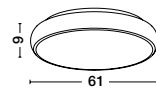

GAP - 8100986

Black Aluminium
Acrylic Diffuser
LED 62 Watt 230 Volt
3410Lm 3000K IP20
D: 61 H: 9 cm