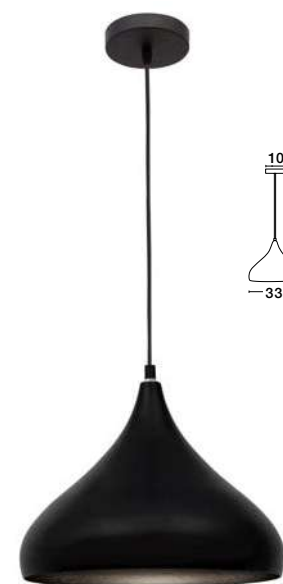

BENICIO - 8809001

Black Metal
Black Fabric Wire
LED E27 1x12 Watt 230 Volt
IP20 Bulb Excluded
D: 33 H1: 29 H2: 140 cm