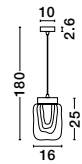

GRANI - 9160281

Dimmable

Brushed Gold Steel
Amber & Gold Glass
LED 1x4 Watt 230 Volt
118Lm 3000K IP20
L: 16 W: 10 H: 25 H: 180 cm