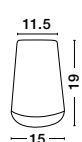

MARCO - 9014065

White Metal
Natural Wood
LED E27 1x12 Watt 230 Volt
IP20 Bulb Excluded
D: 15 H: 19 cm