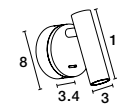

CLIP - 9030203

Satin Brass Aluminium
LED Philips 3 Watt
Switch On/Off
190Lm 3000K IP20
D: 8 W: 3.4 H: 11 cm