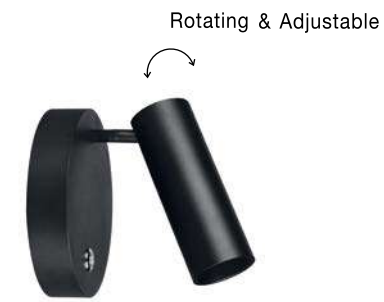

Rotating & Adjustable

UMBERTO - 7410401

Black Metal
Switch On/Off
LED GU10 1x10 Watt 230 Volt
IP20 Bulb Excluded
D: 15 H: 15 cm

Rotating & Adjustable

UMBERTO - 7410402

White Metal
Switch On/Off
LED GU10 1x10 Watt 230 Volt
IP20 Bulb Excluded
D: 15 H: 15 cm