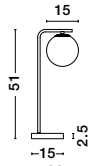

ALVAREZ - 9185361

Satin Gold Metal
& Black Marble
White Opal Glass
LED E14 1x5 Watt 230 Volt
Bulb Excluded IP20
L: 22 W: 15 H: 51 cm