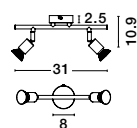

BASE - 661002

Matt White Metal
LED GU10 2x5 Watt 230 Volt
IP20 Bulb Excluded
L: 31 W: 8 H: 10.9 cm