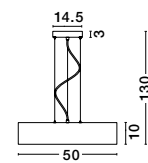

FINEZZA - 550402

Metal & Acrylic Diffuser
Matt Gray Outside
Matt White Inside
Black Fabric Wire
LED E27 3x12 Watt 230 Volt
IP20 Bulb Excluded
D: 50 H: 10 H2: 130 cm