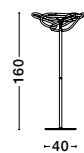

TIRIAC - 9548106

Gold Aluminium
& Acrylic
LED 28 Watt 230 Volt
2783Lm 3000K IP20
L: 40 H: 160 cm