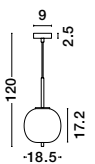

LATO . 9624064

Opal Glass
Antique Brass Metal
Black Fabric Wire
LED E14 1x5 Watt 230 Volt
IP20 Bulb Excluded
D: 18.5 H: 17.2 H₂: 120 cm