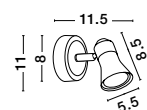

GALERIA - 663001

Satin Nickel
Chrome Aluminium
LED GU10 1x10 Watt 230 Volt
IP20 Bulb Excluded
D: 8 W: 11.5 H: 11 cm