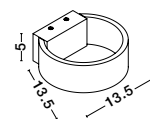

ENNA - 9102461

Sandy White Aluminum & Acrylic
LED 6 Watt 230 Volt
444Lm 3000K IP20
L: 13.5 W: 13.5 H: 5 cm