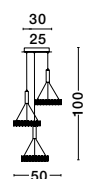

CORONA - 7402401

Chrome Aluminium
Acrylic & Crystal
LED 36 Watt 230 Volt
2160Lm 3500K IP20
D: 50 H: 100 cm