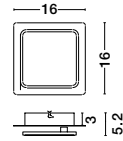

AUSTIN - 9001704

White Aluminium
Adjustable
LED 6 Watt 230 Volt
420Lm 3000K IP20
L: 16 W: 5.2 H: 16 cm