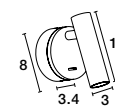

CLIP - 9030202

Sandy Black Aluminium
LED Philips 3 Watt
Switch On/Off
190Lm 3000K IP20
D: 8 W: 3.4 H: 11 cm