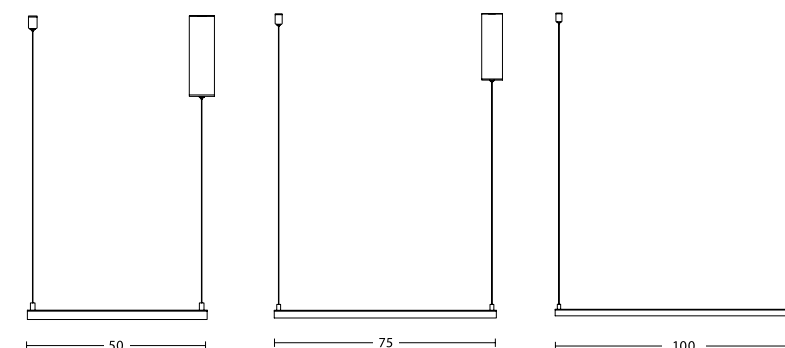

	BLACK	WHITE
50cm	A 9990736	D 9090735
75cm	B 9990734	E 9090733
100cm	C 9990732	F 9090731

Inspiration

Style them in your own way!

See how it works

BE THE DESIGNER

ETERNA - 9990733

Dimmable

Sandy White Aluminium & Acrylic
LED 40 Watt 230 Volt
3000Lm 3000K IP20
L: 75 H: 120 cm