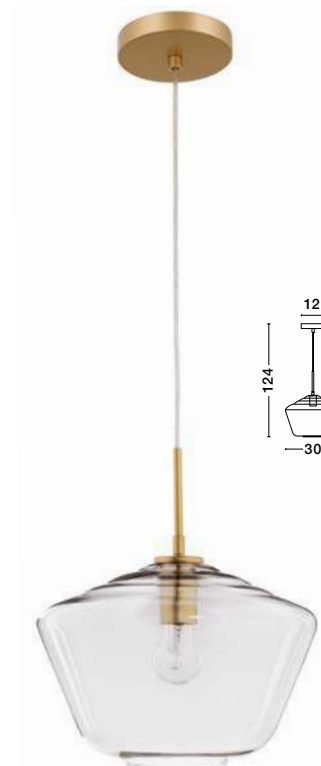

GL 97245821

JAKLIN - 9724582

Opal Glass
Antique Brass Metal
Gold Fabric Wire
LED G9 5x5 Watt 230 Volt
IP20 Bulb Excluded
D: 31.5 H: 72 H2: 150 cm

GL 97245821

AGRIGENTO - 1700306001

Opal Glass
Antique Brass Metal
LED G9 6x5 Watt 230 Volt
IP20 Bulb Excluded
D: 45 H: 150 cm