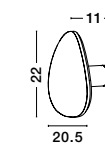

CRONUS - 9084081

White Gypsum & Aluminium
LED 12 Watt 220-240 Volt
1121Lm 3000K IP20
L: 20.5 W: 11 H: 22 cm