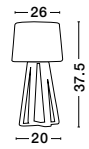

S 602021

ALMA - 60202

Natural Wood
 Sand White Shade
 Black Fabric Wire
 LED E27 1x12 Watt 230 Volt
 IP20 Bulb Excluded
 L: 38 H1: 34 H2: 167 cm

S 87003021

DEREK - 8700302

Natural Wood
 Creme Fabric Shade
 LED E27 1x12 Watt 230 Volt
 IP20 Bulb Excluded
 D: 26 H: 37.5 cm