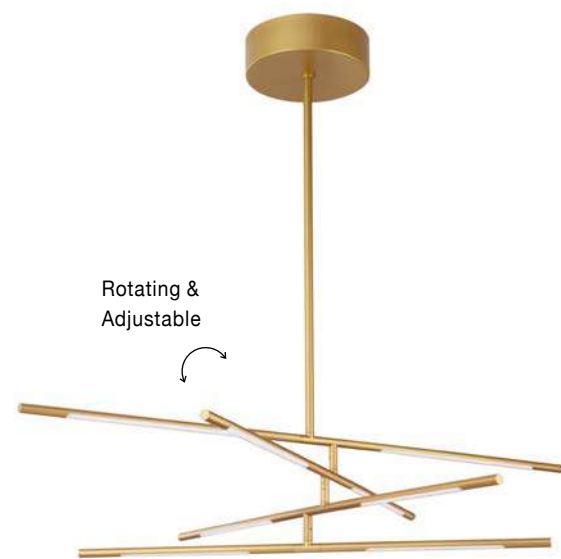

Rotating & Adjustable

RACCIO - 9180781

Dimmable

Brass Gold Metal & Acrylic
LED 40 Watt 230 Volt
2800Lm 3000K IP20
L: 84 W: 80 H: 81 cm