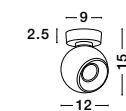

TORE - 665001

Matt White Aluminium
LED GU10 1x5 Watt 230 Volt
IP20 Bulb Excluded
D: 12 H: 15 cm