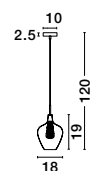

FILO - 1500202821

Chrome Aluminium
Clear Glass & Gold Frame
LED G9 1x5 Watt 230 Volt
IP20 Bulb Excluded
D: 18 H: 19 H2: 120 cm

GL 15002028111