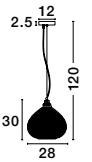

BOHO - 8040201

Rose Gold Glass & Metal
LED E27 1x12 Watt 230 Volt
IP20 Bulb Excluded
D: 28 H: 30 H2:120 cm