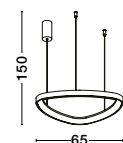

Coffee Brown Aluminium
& Acrylic
LED 48 Watt 230 Volt
2400Lm 3000K IP20
D: 65 H: 150 cm