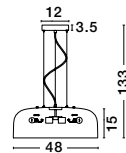

PERLETO - 526803

Metal & Acrylic Diffuser
Matt Black Outside
Matt White Inside
Black Fabric Wire
LED E27 3x12 Watt 230 Volt
IP20 Bulb Excluded
D: 48 H: 15 H2: 133 cm