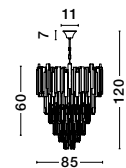

GRANE . 9050120

Gold Metal & Crystal
LED E14 20x5 Watt 230 Volt
IP20 Bulb Excluded
D: 85 H: 60 H_z: 120 cm