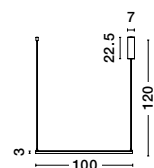

ETERNA - 9990731

Dimmable

Sandy White Aluminium & Acrylic
LED 50 Watt 230 Volt
3818Lm 3000K IP20
L: 100 H: 120 cm