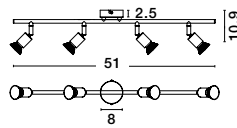

BASE - 661004

Matt White Metal
LED GU10 4x5 Watt 230 Volt
IP20 Bulb Excluded
L: 51 W: 8 H: 10.9 cm