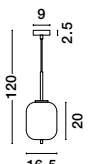

GL 96240641

LATO . 9624064

Opal Glass
Antique Brass Metal
Black Fabric Wire
LED E14 1x5 Watt 230 Volt
IP20 Bulb Excluded
D: 18.5 H: 17.2 H₂: 120 cm

GL 96240651

LATO . 9624065

Opal Glass
Antique Brass Metal
Black Fabric Wire
LED E14 1x5 Watt 230 Volt
IP20 Bulb Excluded
D: 16.5 H: 20 H₂: 120 cm