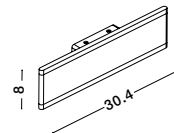

LINE - 9115908

Sandy White Aluminium & Acrylic
LED 2x8 Watt 230 Volt
1056Lm 3000K IP20
L: 30.4 W: 4.8 H: 8 cm