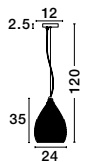

BOHO - 8040601

Chrome Glass & Metal
LED E27 1x12 Watt 230 Volt
IP20 Bulb Excluded
D: 24 H: 35 H2:120 cm