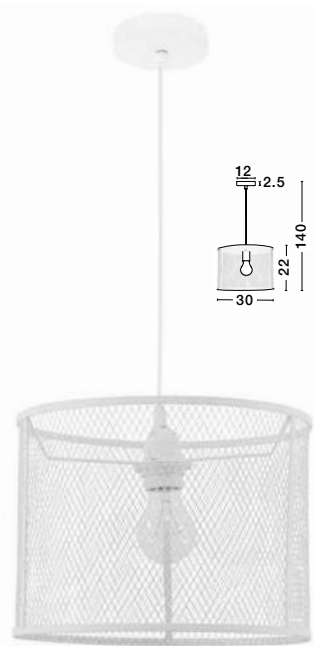

NET - 8809302

White Aluminium
White Fabric Wire
LED E27 1x12 Watt 230 Volt
IP20 Bulb Excluded
D: 30 H1: 22 H2: 140 cm