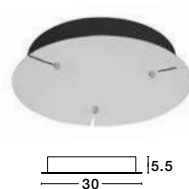

MAKE IT IDEAL FOR YOU

choose the right plate depending on the number of rings you want to attach

CHOOSE YOUR OBLIX PLATE	
86016811	1-3 rings
86016812	1-5 rings

CHOOSE YOUR RING	
ORLANDO	brass inside
VEGAS	brass outside