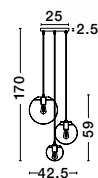

MIRALE - 9416933

Clear Glass & Gold Metal
Black PVC Wire
LED E27 3x12 Watt 230 Volt
IP20 Bulb Excluded
D: 42.5 H1: 59 H2: 170 cm