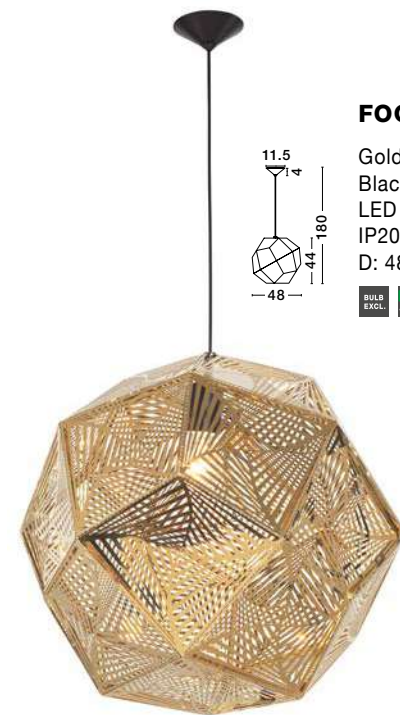

JERARDO - 8436423

Smoke Glass
Black Metal
LED E27 1x12 Watt 230 Volt
IP20 Bulb Excluded
D: 30 H1: 27 H2: 140 cm

FOGGIA - 82148732

Gold Stainless Steel
 Black Fabric Wire
 LED E27 1x12 Watt 230 Volt
 IP20 Bulb Excluded
 D: 32 H1: 29 H2: 180 cm