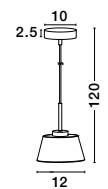

BOCCALE - 1300301301

Chrome Aluminium
Clear Glass
LED G9 1x5 Watt 230 Volt
IP20 Bulb Included
D: 12 H: 120 cm