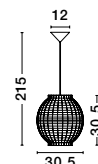

GRIFFIN - 9858720

Dried Water Hyacinth
Black Fabric Wire & Base
LED E27 1x12 Watt 230 Volt
IP20 Bulb Excluded
D: 30.5 H1: 30.5 H2: 215 cm