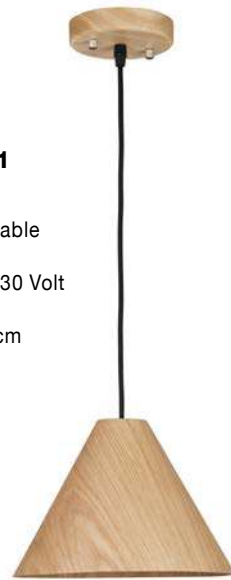

WERA - 9125062

Dark Walnut Wood colour
Dark Brown Fabric Cable
Solid Wood Canopy
LED E27 1x12 Watt 230 Volt
IP20 Bulb Excluded
D: 25 H1: 17 H2: 130 cm

WERA - 9125061

Natural Wood
Dark Brown Fabric Cable
Solid Wood Canopy
LED E27 1x12 Watt 230 Volt
IP20 Bulb Excluded
D: 25 H1: 17 H2: 130 cm