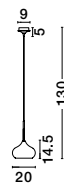

CIOTO . 5704801

Chrome Metal Outside
White Chrome Inside
LED E14 1x5 Watt 230 Volt
IP20 Bulb Excluded
D: 20 H: 14.5 H2: 130 cm