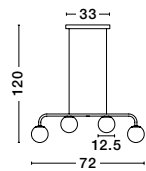

IMPERO - 9100361

White Frosted Glass
Black Metal
LED E14 6x5 Watt
IP20 Bulb Excluded
D: 70 H: 31 H₂: 120 cm

JOLINE - 9919604

Sandy Black Metal & Aluminium
 White Opal Glass
 LED 32 Watt 240 Volt
 2060Lm 3200K IP20
 L: 72 W: 12.5 H: 120 cm