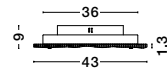

WING . 9624221

White Metal & Glass
LED 30 Watt 230 Volt
1800Lm 3000K IP20
D: 43 H: 9 cm