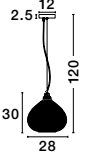

BOHO - 8040201

Chrome Glass & Metal
LED E27 1x12 Watt 230 Volt
IP20 Bulb Excluded
D: 28 H: 30 H2:120 cm