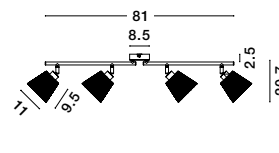

SION - 9155424

Sandy White Metal
Sandy White Cord
LED E14 4x5 Watt 230 Volt
IP20 Bulb Excluded
L: 81 W: 11 H: 20 cm