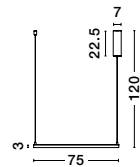

	BLACK	WHITE
50cm	A 9990736	D 9090735
75cm	B 9990734	E 9090733
100cm	C 9990732	F 9090731

Inspiration

Style them in your own way!

See how it works

BE THE DESIGNER

ETERNA - 9990733

Dimmable

Sandy White Aluminium & Acrylic
LED 40 Watt 230 Volt
3000Lm 3000K IP20
L: 75 H: 120 cm