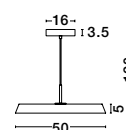

VETRO . 910623

Matt Green Aluminium & Acrylic
LED 41 Watt 230 Volt
2693Lm 3000K IP20
D: 50 H: 120 cm