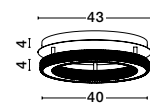

Antique Gold Brass
Aluminium & Acrylic
LED 60 Watt 230 Volt
3113Lm 3000K IP20
D: 60 H: 120 cm

Antique Gold Brass
Aluminium & Acrylic
LED 112 Watt 230 Volt
4731Lm 3000K IP20
D: 80 H: 150 cm

Antique Gold Brass
Aluminium & Acrylic
LED 40 Watt 230 Volt
2139Lm 3000K IP20
D: 40 H: 12 cm

Antique Gold Brass
Aluminium & Acrylic
LED 60 Watt 230 Volt
3530Lm 3000K IP20
D: 60 H: 12 cm