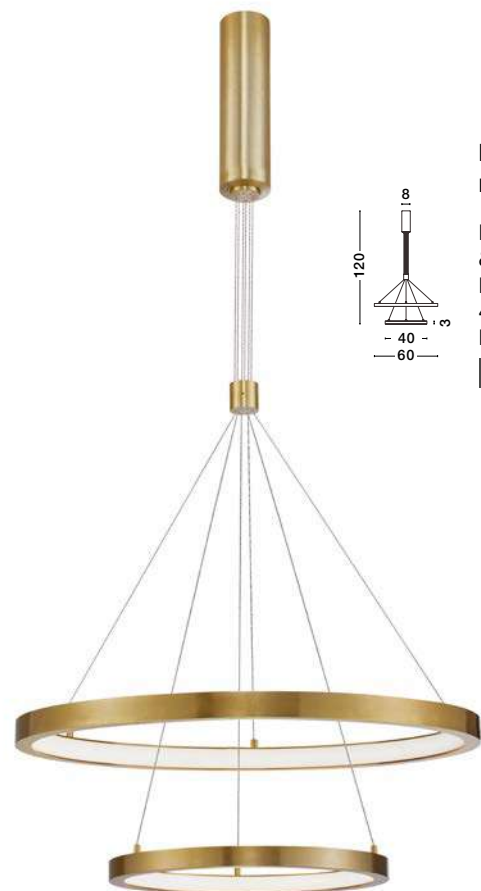

EMPATIA - 9172860
Dimmable
Brass Gold Aluminium
& Acrylic
LED 60 Watt 230 Volt
4200Lm 3000K IP20
D: 60 D2: 40 H: 120 cm

LED WARM WHITE A++-A DRIVER INCL.