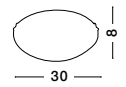

SHELL - 702202

White & Clear
Structured Glass
Chrome Metal
LED E27 2x12 Watt 230 Volt
IP20 Bulb Excluded
D: 30 H: 8 cm

GL 7022011