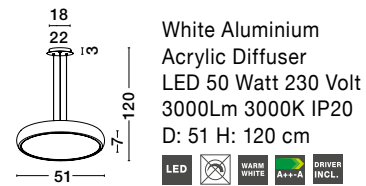

GAP - 8100987

White Aluminium
Acrylic Diffuser
LED 50 Watt 230 Volt
3000Lm 3000K IP20
D: 51 H: 120 cm