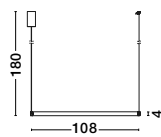

Inspiration

See how it works

Style them in your own way!

BE THE DESIGNER

VEGAS - 86016805

Antique Brass
Aluminium & Acrylic
LED 35 Watt 230 Volt
1900Lm 3000K IP20
D: 108 H: 180 cm

VEGAS - 86016806

Antique Brass
Aluminium & Acrylic
LED 30 Watt 230 Volt
1650Lm 3000K IP20
D: 85 H: 180 cm