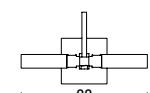

IP44

GL 716066011

DRITTO - 71606601

Opal Glass
Chrome Aluminium
LED G9 2x5 Watt 230 Volt
IP44 Bulb Excluded
L: 24 W: 13 H: 11 cm

GL 63106611

DRITTO - 6310661

Clear Glass
Satin Nickel Metal
LED G9 2x5 Watt 230 Volt
IP44 Bulb Excluded
L: 22 W: 12 H: 18 cm