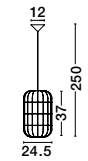

AURORA - 9587162
Ivory Rattan
White Fabric Wire & Base
LED E27 1x12 Watt 230 Volt
IP20 Bulb Excluded
D: 24.5 H1: 37 H2: 250 cm