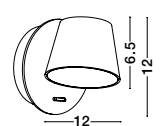

Rotating & Adjustable

Adjustable

AMADEO - 8223601

White Aluminium & Acrylic
Adjustable
Switch On/Off
LED Edison 6 Watt 230 Volt
528Lm 3000K IP20
L: 12 W: 12 H: 12 cm

Adjustable

AMADEO - 8223602

Black Aluminium & Acrylic
Adjustable
Switch On/Off
LED Edison 6 Watt 230 Volt
528Lm 3000K IP20
L: 12 W: 12 H: 12 cm