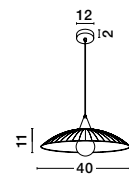

SHELL - 7326501
Chrome Metal
White & Clear
Structured Glass
LED E27 1x12 Watt 230 Volt
IP20 Bulb Excluded
D: 40 H1: 11 H2: 100 cm

GL 73265011