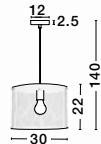

NET - 8809302

White Aluminium
White Fabric Wire
LED E27 1x12 Watt 230 Volt
IP20 Bulb Excluded
D: 30 H1: 22 H2: 140 cm