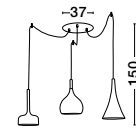

NUORESE - 8942201
Dark Brown Aluminium Outside
Gold Inside
LED E27 3x12 Watt 230 Volt
IP20 Bulb Excluded
D: 37 H: 150 cm