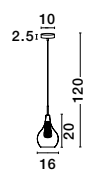

FILO - 1500202811

Chrome Aluminium
Clear Glass & Gold Frame
LED G9 1x5 Watt 230 Volt
IP20 Bulb Excluded
D: 16 H: 20 H2: 120 cm

Adjustable