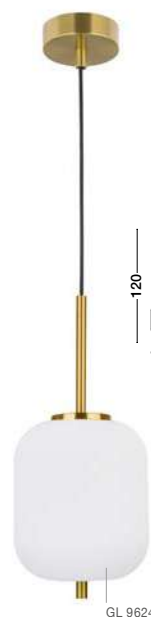

LATO . 9624064

Opal Glass
Antique Brass Metal
Black Fabric Wire
LED E14 1x5 Watt 230 Volt
IP20 Bulb Excluded
D: 18.5 H: 17.2 H₂: 120 cm