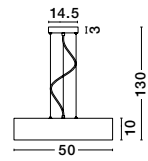

FINEZZA - 550401

Metal & Acrylic Diffuser
Matt Black Outside
Matt White Inside
Black Fabric Wire
LED E27 3x12 Watt 230 Volt
IP20 Bulb Excluded
D: 50 H: 10 H2: 130 cm