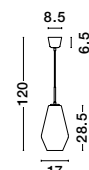

VEIRO . 9724101

Chrome Glass
Black Metal
Black Fabric Wire
LED E27 1x12 Watt 230 Volt
IP20 Bulb Excluded
D: 17 H: 28.5 H₂: 120 cm