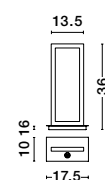

WENNA - 9500811

Dimmable

Matt Black Aluminium & Acrylic
3 Step Touch Dimmable
LED 12 Watt 230 Volt
750Lm 3000K IP20
L: 17.5 W: 10 H: 36 cm