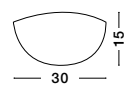

GL 6008211

VINCA - 600821

Chrome Metal
White Wipe Technique Glass
LED E27 1x12 Watt 230 Volt
IP20 Bulb Excluded
D: 30 H1: 13 H2: 100 cm

GL 6008221

VINCA - 600822

Chrome Metal
White Wipe Technique Glass
LED E27 1x12 Watt 230 Volt
IP20 Bulb Excluded
D: 40 H1: 13 H2: 100 cm