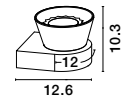

BOCCALE - 1300301302

Chrome Aluminium
Clear Glass
LED G9 1x5 Watt 230 Volt
IP20 Bulb Included
D: 12 W: 12.6 H: 10.3 cm