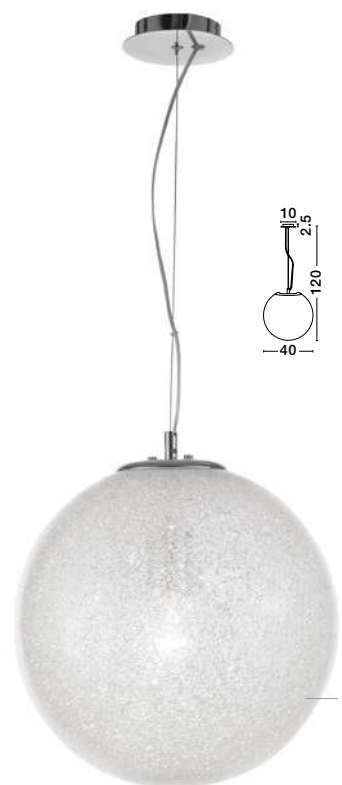

GL 93617431

FROZEN . 9361743

Clear Glass & Acrylic Inside
Chrome Aluminium
LED E27 1x12 Watt 230 Volt
IP20 Bulb Excluded
D: 40 H: 120 cm