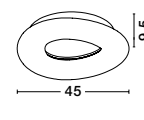

CIA - 9106243

Dimmable