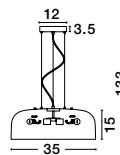

PERLETO - 826804

Metal & Acrylic Diffuser
Matt Coffee Brown Outside
Matt White Inside
Black Fabric Wire
LED E27 2x12 Watt 230 Volt
IP20 Bulb Excluded
D: 35 H1: 15 H2: 133 cm