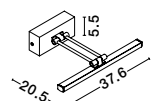

MARNELL - 9117301

Antique Brass Metal & Acrylic
LED 12 Watt 230 Volt
801Lm 3000K IP20
L: 37.6 W: 20.5 H: 5.5 cm