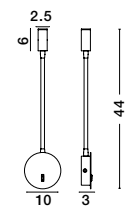

JACO - 8140322

Black Aluminium
Adjustable
Switch On/Off
LED Samsung 3 Watt
190Lm 3000K IP20
L: 10 W: 3 H: 44 cm