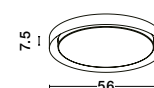

ET 90535911

TROY . 9053591

Dimmable

Metal & Acrylic Diffuser
Matt White Outside
Matt White Inside
LED 40 Watt 230 Volt
2200Lm 3000K IP20
D: 46 H: 7.5 cm

ET 90535931

TROY . 9053593

Dimmable

Metal & Acrylic Diffuser
Matt White Outside
Matt White Inside
LED 50 Watt 230 Volt
2750Lm 3000K IP20
D: 56 H: 7.5 cm