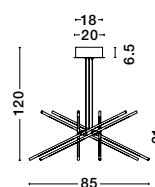

RACCIO - 9180782

Dimmable

Brass Gold Metal & Acrylic
LED 56 Watt 230 Volt
4200Lm 3000K IP20
D: 85 H: 31 H₂: 120 cm
Included Remote Control