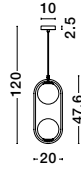

OBITAR - 9988171

Opal Glass
Brass Gold Metal
LED G9 2x5 Watt 230 Volt
IP20 Bulb Excluded
L: 20 W: 15 H: 47.6 H₂: 120 cm