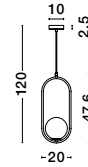

OBITAR - 9988170

Opal Glass
Brass Gold Metal
LED G9 1x5 Watt 230 Volt
IP20 Bulb Excluded
L: 20 W: 15 H: 47.6 H₂: 120 cm