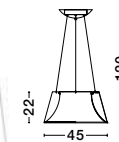

VOLCANO - 9077881

Metal & Acrylic Diffuser
Sandy Black Outside
Sandy White Inside
LED 33 Watt 230 Volt
1680Lm 3000K IP20
D: 45 H: 22 H2: 120 cm