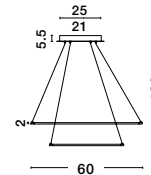

DEA - 17222002 | 17222002 D

Not Dimmable | Dimmable

Matt White Aluminium & Acrylic
Adjustable
LED 85 Watt 230 Volt
4500Lm 3000K IP20
D: 60 H: 120 cm