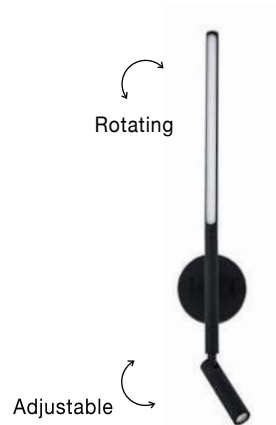

HANDY - 9182812

Sandy Black Aluminium & Acrylic
Adjustable/Rotating - Switch On/Off
LED Samsung 230 Volt 3000K
Backlight 6 Watt 310Lm
Reader 3 Watt 210Lm IP20
L: 2 W: 13.65 H: 55 cm