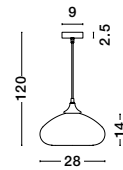

SAVAZ . 9726482

Chrome Glass
Black Metal
Black Fabric Wire
LED E27 1x12 Watt 230 Volt
IP20 Bulb Excluded
D: 28 H: 14 H₂: 120 cm