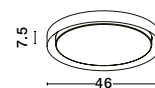

TROY . 9053460

Dimmable

Metal & Acrylic Diffuser
Gold Leaf Outside
White Inside
LED 40 Watt 230 Volt
2200Lm 3000K IP20
D: 46 H: 7.5 cm