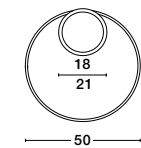

Sandy Black Aluminium
& Acrylic
LED 32 Watt 230 Volt
2320 Lm 3000K IP20
D: 50 H: 5 cm

Sandy White Aluminium
& Acrylic
LED 32 Watt 230 Volt
2320Lm 3000K IP20
D: 50 H: 5 cm

Gold Leaf Aluminium
& Acrylic
LED 32 Watt 230 Volt
2320Lm 3000K IP20
D: 50 H: 5 cm

Metal & Acrylic Diffuser
White Outside
Golden Leaf Inside
LED 28 Watt 230 Volt
1400Lm 3000K IP20
D: 50 H: 10 cm

Metal & Acrylic Diffuser
White Outside
Silver Leaf Inside
LED 28 Watt 230 Volt
1400Lm 3000K IP20
D: 50 H: 10 cm