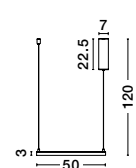

ETERNA - 9990735

Dimmable

Sandy White Aluminium & Acrylic
LED 30 Watt 230 Volt
2100Lm 3000K IP20
L: 50 H: 120 cm