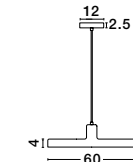

CHIOTO - 540601

Matt Black Steel Outside
Shiny White Steel Inside
Black Fabric Wire
LED E27 1x12 Watt 230 Volt
IP20 Bulb Excluded
D: 60 H1: 4 H2: 120 cm