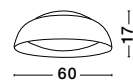

LONDON - 86008
Dimmable

Black Aluminium Outside
Cooper Inside & Acrylic
LED 40 Watt 230 Volt
2400Lm 3000K IP20
D: 60 H: 17 cm