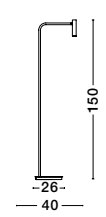

SICILY - 7140183

Black Aluminium
Adjustable
LED Samsung 3 Watt
190Lm 3000K IP20
L: 26 W: 40 H: 150 cm