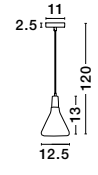

VENANZIO - 7605174

Mat White Metal & Natural Wood
Black & White Fabric Wire
LED E14 1x5 Watt 230 Volt
IP20 Bulb Excluded
D: 12.5 H1: 13 H2: 120 cm