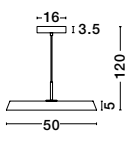

VETRO . 910622

Matt Black Aluminium & Acrylic
LED 41 Watt 230 Volt
2693Lm 3000K IP20
D: 50 H: 120 cm