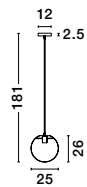

Gold Metal
Clear Glass
& Black PVC Wire
LED E27 1x12 Watt 230 Volt
IP20 Bulb Excluded
D: 25 H: 26 H2: 181 cm

MIRALE - 9416930