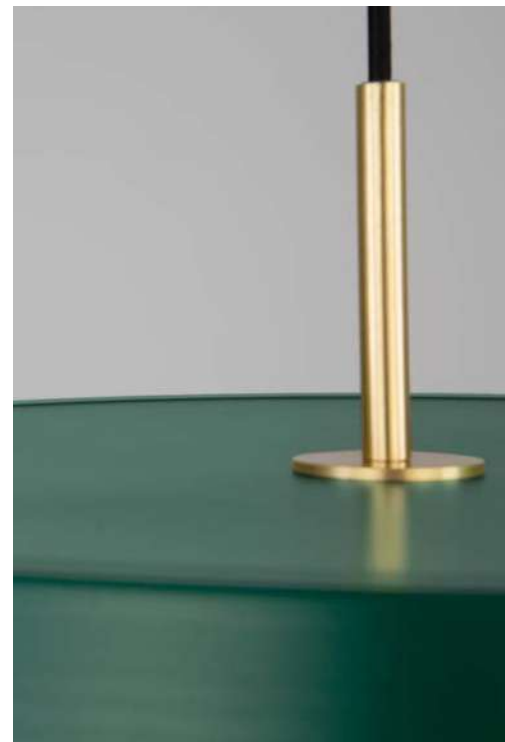

ET 9106231

VETRO . 910621

Matt White Aluminium & Acrylic
LED 41 Watt 230 Volt
2693Lm 3000K IP20
D: 50 H: 120 cm