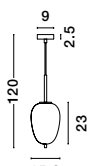

LATO . 9624066

Opal Glass
Antique Brass Metal
Black Fabric Wire
LED E14 1x5 Watt 230 Volt
IP20 Bulb Excluded
D: 15.8 H: 23 H₂: 120 cm