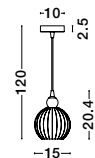

ODELL . 9190881
Chrome Aluminium
Opal Glass
LED E14 1x5 Watt 230 Volt
IP20 Bulb Excluded
D: 15 H: 20.4 Hz: 120 cm

GL 91908831