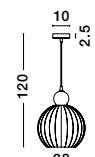

ODELL . 9190883
Chrome Aluminium
Opal Glass
LED E27 1x12 Watt 230 Volt
IP20 Bulb Excluded
D: 28 H: 35.9 Hz: 120 cm

GL 91908811