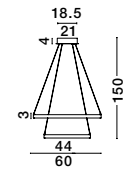

LEON - 8100281

Gold Leaf Aluminium
& Acrylic Adjustable
LED 65 Watt 230 Volt
3900Lm 3000K IP20
D1: 60 D2: 44 H: 150 cm