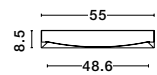

LUTON - 9818451

Coffee Brown Aluminium
Matt White Acrylic Diffuser
LED 47 Watt 230 Volt
3525Lm 3000K IP20
D: 55 H: 8.5 cm