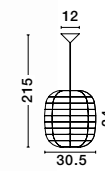

AURORA - 9587162
 Ivory Rattan
 White Fabric Wire & Base
 LED E27 1x12 Watt 230 Volt
 IP20 Bulb Excluded
 D: 24.5 H1: 37 H2: 250 cm

MELODY . 9858719
 Natural Rattan
 Black Fabric Wire & Base
 LED E27 1x12 Watt 230 Volt
 IP20 Bulb Excluded
 D: 30.5 H: 34 H2: 215 cm