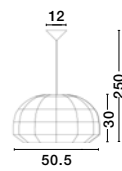

MELODY . 9586431
Ivory Rattan
White Fabric Wire & Base
LED E27 1x12 Watt 230 Volt
IP20 Bulb Excluded
D: 50.5 H1: 30 H2: 250 cm