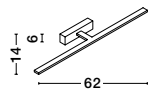

MONDRIAN - 9053201

Sandy White Aluminium & Acrylic
LED 20 Watt 230 Volt
1615Lm 3000K IP44
L: 62 W: 14 H: 6 cm