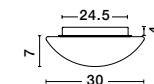

BREST - 832402

White Opal Glass & Metal
LED E27 2x12 Watt 230 Volt
IP44 Bulb Excluded
D: 30 H: 11 cm