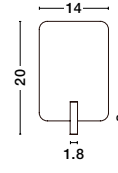

ZEN - 9018502

Sandy Black Steel & Aluminium
Switch On/Off - USB Charger
LED 5 Watt + 1x3 Watt
230 Volt 3000K
400Lm + 150Lm IP20
L: 14 W: 7.5 H: 20 cm