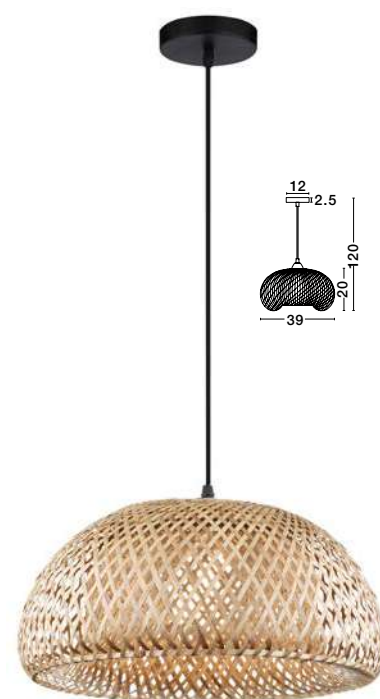

GRIFFIN - 9858720

Dried Water Hyacinth
 Black Fabric Wire & Base
 LED E27 1x12 Watt 230 Volt
 IP20 Bulb Excluded
 D: 30.5 H1: 30.5 H2: 215 cm

SCARLET - 9142499

Natural Bamboo
Black PVC Wire & Base
LED E27 1x12 Watt 230 Volt
IP20 Bulb Excluded
D: 23 H1: 25 H2: 120 cm