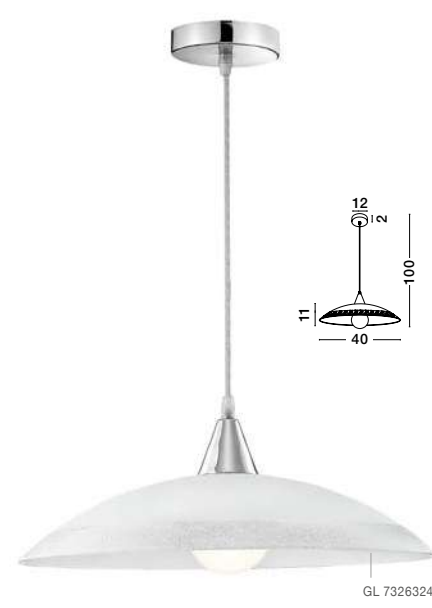

ANDRIA - 7326324

Chrome Metal
White Glass & Silver Iridescent
LED E27 1x12 Watt 230 Volt
IP20 Bulb Excluded
D: 40 H1: 11 H2: 100 cm

GL 73263241