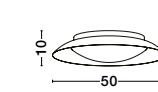

ZANO . 9053822
Dimmable