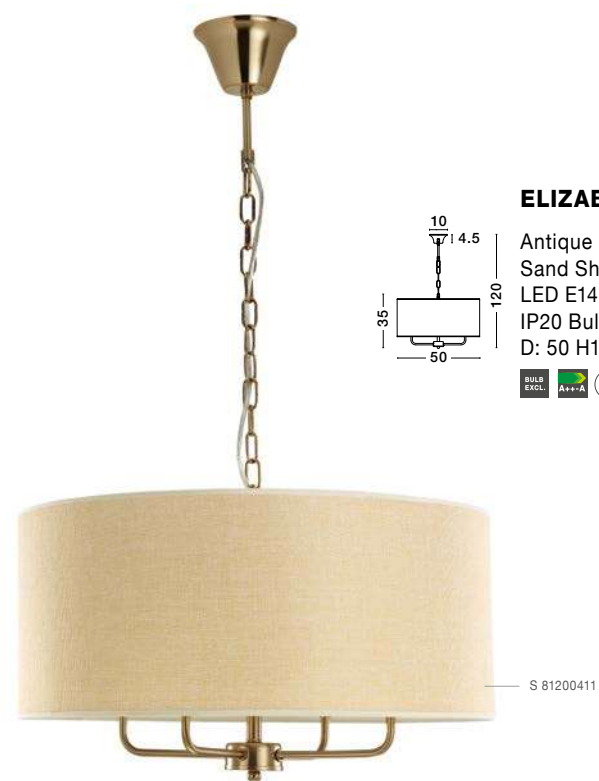

GL 6310371

GL 6310361

LUNGO - 631036

Satinated White Glass
Antique Brown Metal
LED E27 2x12 Watt 230 Volt
IP20 Bulb Excluded
L: 30 W: 30 H: 9 cm

ELIZABETH - 8120041
 Antique Bronze Metal
 Sand Shade
 LED E14 4x5 Watt 230 Volt
 IP20 Bulb Excluded
 D: 50 H1: 35 H2: 120 cm