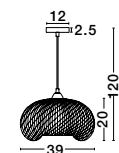

SCARLET - 9142498

Natural Bamboo
Black PVC Wire & Base
LED E27 1x12 Watt 230 Volt
IP20 Bulb Excluded
D: 39 H1: 20 H2: 120 cm