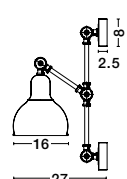

VIRGO - 9420850

Black & Brass Metal
LED E27 1x12 Watt 230 Volt
IP20 Bulb Excluded
D: 16 W: 27 H: 44 cm