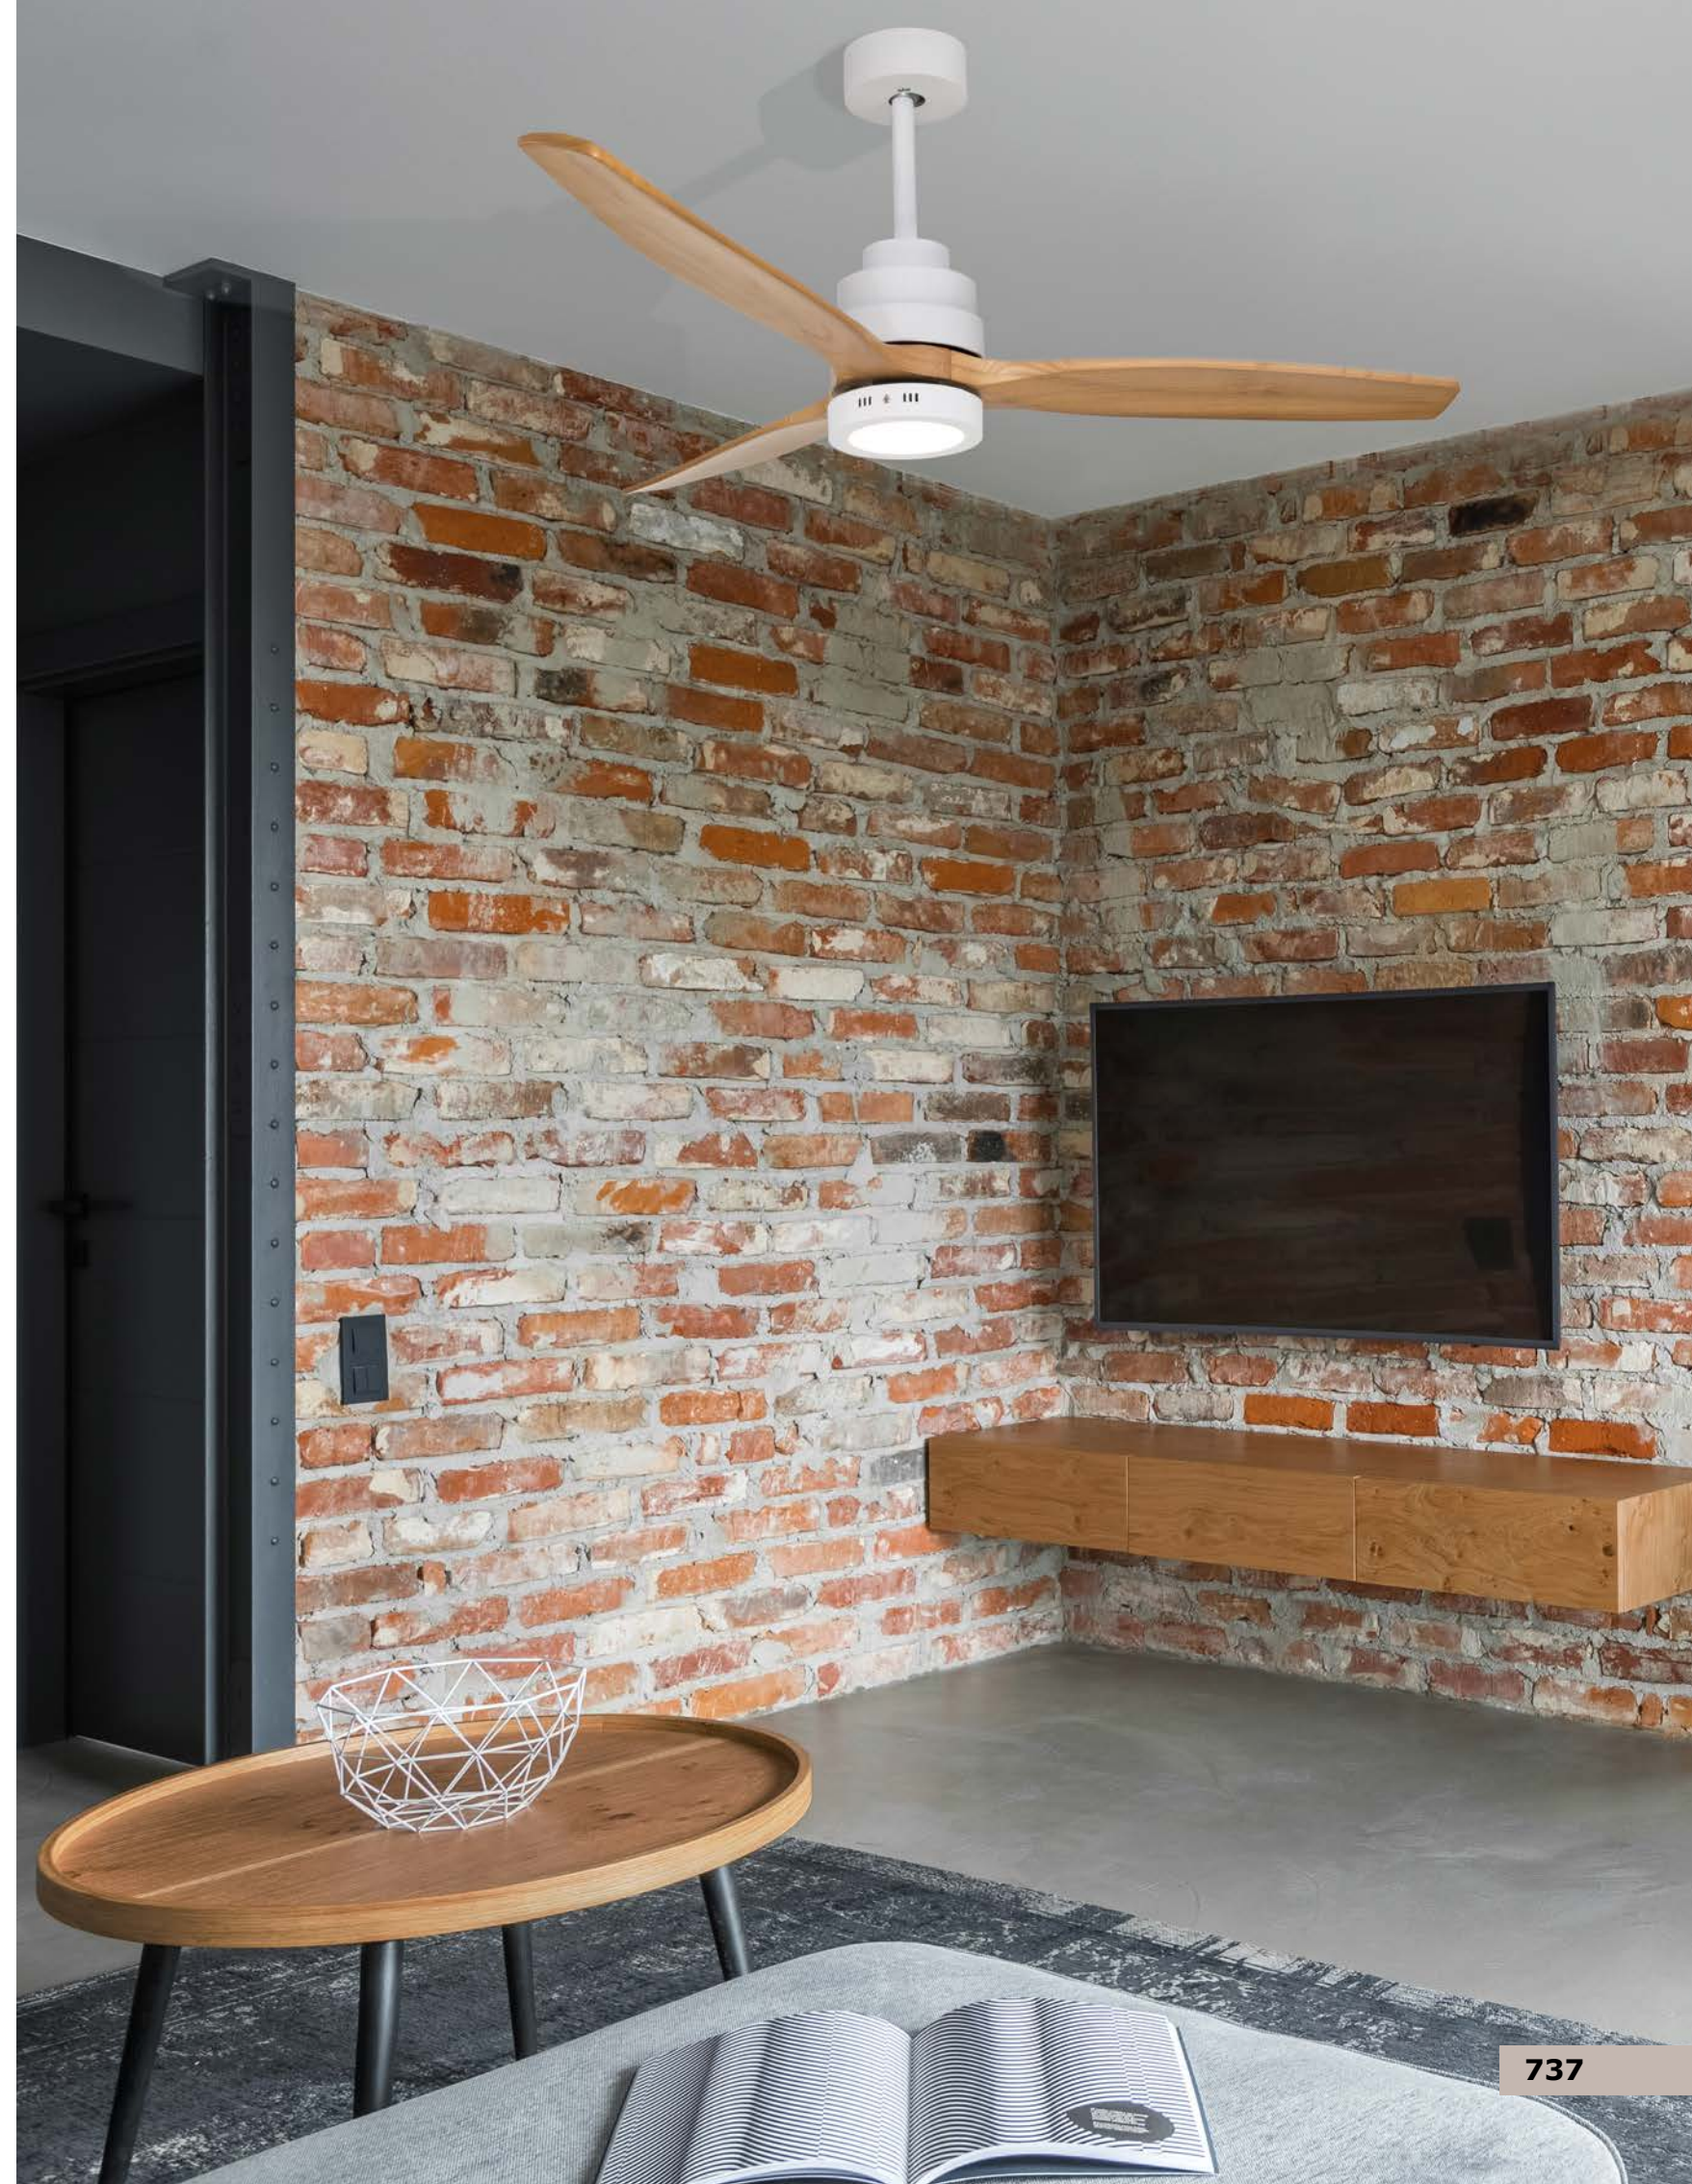

LIGHT SPECIFICATIONS

Product Nm.	LED Watt	Motor DC Watt	Lumen	Volt	LED Chip	Beam Angle	Kelvin	Protection	Driver Included
9952314 5231401	12W	25W	800Lm	220V	Epstar	120°	3000K	IP20	✓