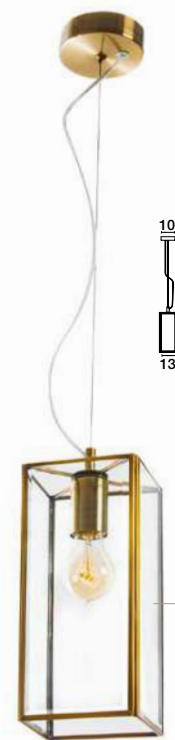

GL 71526031

FLAVIO - 7152603
Antique Brass Metal
Clear Glass
LED E27 1x12 Watt 230 Volt
IP20 Bulb Excluded
L: 13 W: 13 H1: 32 H2: 130 cm