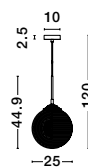

ATHENA - 9191212

Opal Glass
Brass Metal
LED E27 1x12 Watt 230 Volt
IP20 Bulb Excluded
D: 25 H: 120 cm