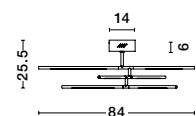

Rotating & Adjustable

Rotating & Adjustable

RACCIO - 9180762

Dimmable

Brass Gold Metal & Acrylic
LED 30 Watt 230 Volt
2100Lm 3000K IP20
L: 84 W: 77 H: 25.5 cm

Rotating & Adjustable

RACCIO - 9180782

Dimmable