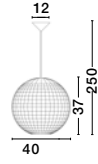

GRIFFIN - 9587121

Dried Water Hyacinth
Black Fabric Wire & Base
LED E27 1x12 Watt 230 Volt
IP20 Bulb Excluded
D: 40 H1: 37 H2: 250 cm