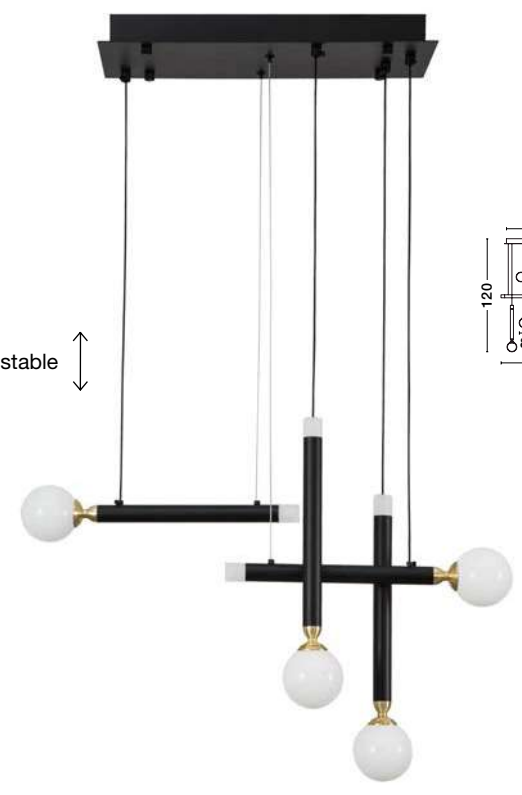

JOLINE . 9919532

Sandy Black Metal & Aluminium
White Opal Glass
Switch On/Off
LED 6 Watt 450Lm
Samsung 1x3 Watt 200Lm
230 Volt 3200K IP20
L: 26.5 W: 16.5 H: 150 cm

CAYO - 9157901

Opal Glass & Acrylic
Brass & Black Aluminium
LED 1x5 Watt 230 Volt
250Lm 3000K IP20
D: 8 H: 38.5 H2: 120 cm