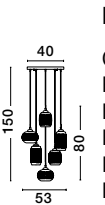

GL 9382261

DEVON - 938226

Clear Glass
Brown Metal Base
Brown Fabric Wire
LED E27 1x12 Watt 230 Volt
IP20 Bulb Excluded
D: 18 H1: 19.5 H2: 120 cm

GL 9382221

DEVON - 938222

Clear Glass
Brown Metal Base
Brown Fabric Wire
LED E27 1x12 Watt 230 Volt
IP20 Bulb Excluded
D: 14 H1: 23 H2: 120 cm

GL 9382241

DEVON - 938224

Clear Glass
Brown Metal Base
Brown Fabric Wire
LED E27 1x12 Watt 230 Volt
IP20 Bulb Excluded
D: 12 H1: 27.5 H2: 120 cm

Adjustable

GL 9382221

DEVON - 938220

Clear Glass
Brown Metal Base
Brown Fabric Wire
LED E27 6x12 Watt 230 Volt
IP20 Bulb Excluded
D: 53 H1: 80 H2: 150 cm

Adjustable

GL 9382241

GL 9382221

GL 9382261

DEVON - 938228

Clear Glass
Brown Metal Base
Brown Fabric Wire
LED E27 3x12 Watt 230 Volt
IP20 Bulb Excluded
D: 40 H1: 59.5 H2: 120 cm

GL 9382241

GL 9382261