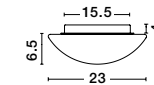

BREST - 832401

White Opal Glass & Metal
LED E27 1x12 Watt 230 Volt
IP44 Bulb Excluded
D: 23 H: 10.5 cm