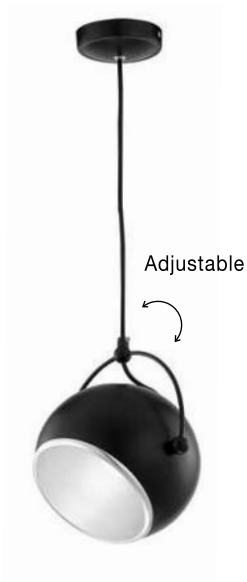

DEGLI - 6990401

Black Metal Outside
Aluminium Inside
Black Fabric Wire
LED E27 1x12 Watt 230 Volt
IP20 Bulb Excluded
D: 18 H: 19 H2: 250 cm