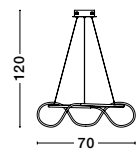

TIRIAC - 9548104

Dimmable

Gold Aluminium & Acrylic
LED 43 Watt 230 Volt
4581Lm 3000K IP20
D: 70 H: 120 cm