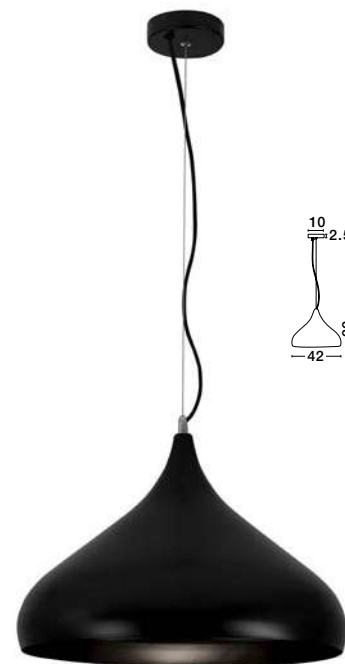

ET 90778821

ET 90778821

VOLCANO - 9077882

Metal & Acrylic Diffuser
Sandy White Outside
Sandy White Inside
LED 33 Watt 230 Volt
1680Lm 3000K IP20
D: 45 H: 22 H2: 120 cm

BENICIO - 8809101

Black Metal
Black Fabric Wire
LED E27 1x12 Watt 230 Volt
IP20 Bulb Excluded
D: 42 H1: 32 H2: 140 cm