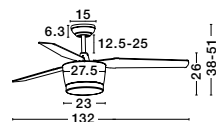

10 YRS GUARANTEE 5 SPEEDS REMOTE CONTROL REVERSE MODE

FLIP THE BLADES
CUSTOMISE YOUR OWN FAN

FAN SPECIFICATIONS

Product Nm.	Body Material	Blades Material	Colour	Size	Speed	Length of Each Blade	Motor Type	Watt (max.)	Power Supply	Airflow (CFM)	RPM	Noise Level	Weight	Blade Sweep	Summer/Winter Function	Light	Remote Control	Guarantee	Class
5260251 5260261	Steel & Glass	Wood	Oak or White	D: 132 H: 38-51 cm	5 Speed Remote	60.5 cm	DC	40W	AC220-240V	4500	220	< 30 dB	7.5 Kg	52"	✓	✓	✓	10 Years	I

LIGHT SPECIFICATIONS

Product Nm.	LED Watt	Motor DC Watt	Lumen	Volt	LED Chip	Beam Angle	Kelvin	Protection	Driver Included
5260251 5260261	18W	26W	650Lm	220V	Edison	160°	3000K	IP20	✓

FLIP THE BLADES
CUSTOMISE YOUR OWN FAN