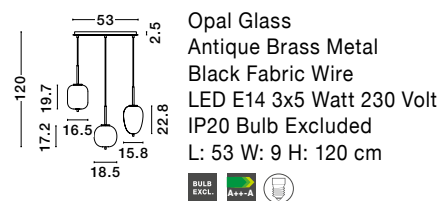

GL 96240661

LATO . 9624066

Opal Glass
Antique Brass Metal
Black Fabric Wire
LED E14 1x5 Watt 230 Volt
IP20 Bulb Excluded
D: 15.8 H: 23 H₂: 120 cm

LATO . 9624067

Opal Glass
Antique Brass Metal
Black Fabric Wire
LED E14 3x5 Watt 230 Volt
IP20 Bulb Excluded
L: 53 W: 9 H: 120 cm