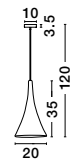

NUORESE - 8942201
Dark Brown Aluminium Outside
Gold Inside
LED E27 3x12 Watt 230 Volt
IP20 Bulb Excluded
D: 37 H: 150 cm

NUORESE - 8942202
Dark Brown Aluminium Outside
Gold Inside
LED E27 1x12 Watt 230 Volt
IP20 Bulb Excluded
D: 20 H1: 35 H2: 120 cm

NUORESE - 8942204
Dark Brown Aluminium Outside
Gold Inside
LED E27 1x12 Watt 230 Volt IP20
Bulb Excluded
D: 20 H1: 35 H2: 120 cm

NUORESE - 8942203
Dark Brown Aluminium Outside
Gold Inside
LED E27 1x12 Watt 230 Volt IP20
Bulb Excluded
D: 24 H1: 35 H2: 120 cm