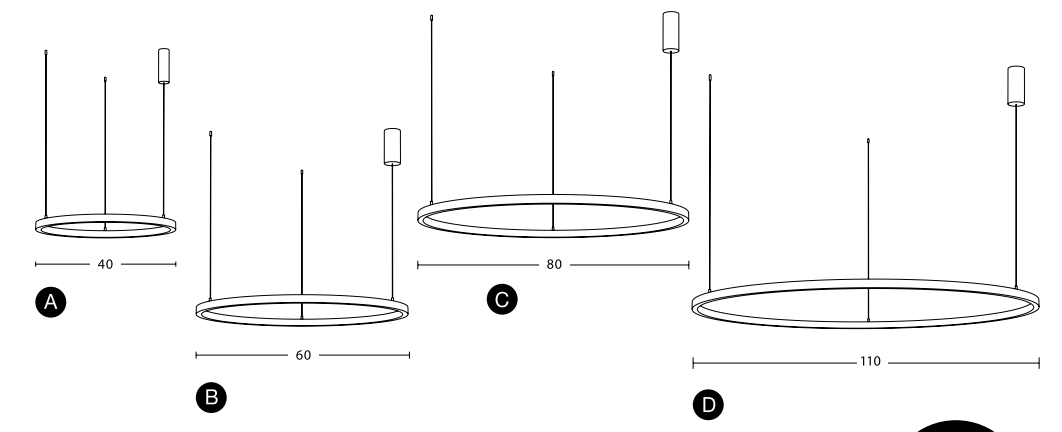

NAGER - 9481096

Sandy Black Aluminium
& Acrylic
LED 35 Watt 230 Volt
1873Lm 3000K IP20
L: 41 W: 25 H: 125 cm

countless combinations

Combine the COLLECTION

Choose from different sizes of the family

Shopping Guide	
A 9865140	40 CM
B 9865160	60 CM
C 9865180	80 CM
D 9865110	110 CM