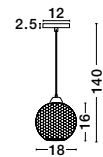

VIENTI - 8103993

Black Metal
Dark Gray Glass
LED E27 1x12 Watt 230 Volt
IP20 Bulb Excluded
D: 18 H1: 16 H2: 140 cm