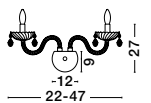

MOZART - 51231405

Chrome Aluminium
Glass & K9 Crystals
Adjustable
LED E14 2x5 Watt 230 Volt
IP20 Bulb Excluded
D: 22-47 W: 5-18 H: 27 cm