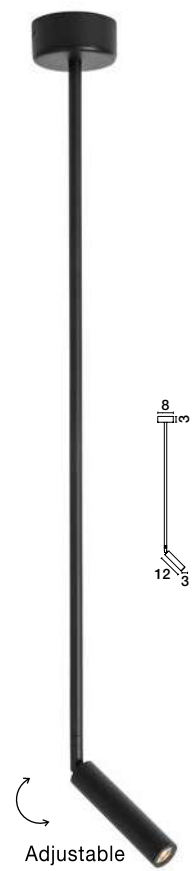

Rotating & Adjustable

DEXTER - 821602

Sandy White Aluminium
LED GU10 1x10 Watt IP20
220-240 Volt Bulb Excluded
D: 6.2 H: 15 cm

Rotating & Adjustable

DEXTER - 821601

Sandy Black Aluminium
LED GU10 1x10 Watt IP20
220-240 Volt Bulb Excluded
D: 6.2 H: 15 cm