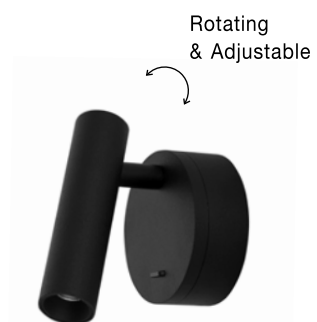

CLIP - 9030201

Sandy White Aluminium
LED Philips 3 Watt
Switch On/Off
190Lm 3000K IP20
D: 8 W: 3.4 H: 11 cm

ANTI
GLARE
NETWORK

CLIP - 9030202

Sandy Black Aluminium
LED Philips 3 Watt
Switch On/Off
190Lm 3000K IP20
D: 8 W: 3.4 H: 11 cm

CLIP - 9030203

Satin Brass Aluminium
LED Philips 3 Watt
Switch On/Off
190Lm 3000K IP20
D: 8 W: 3.4 H: 11 cm

Rotating & Adjustable

LAREDO - 8140521

White Aluminium
Adjustable
Switch On/Off
LED Samsung 3 Watt
190Lm 3000K IP20
L: 11 W: 9 H: 11 cm

Rotating & Adjustable

LAREDO - 8140522

Chrome Aluminium
Adjustable
Switch On/Off
LED Samsung 3 Watt
190Lm 3000K IP20
L: 11 W: 9 H: 11 cm

CLIP - 9030203

Satin Brass Aluminium
LED Philips 3 Watt
Switch On/Off
190Lm 3000K IP20
D: 8 W: 3.4 H: 11 cm