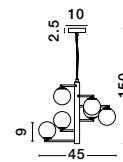

AGRIGENTO - 1700306001

Opal Glass
Antique Brass Metal
LED G9 6x5 Watt 230 Volt
IP20 Bulb Excluded
D: 45 H: 150 cm