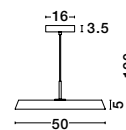

VETRO . 910621

Matt White Aluminium & Acrylic
LED 41 Watt 230 Volt
2693Lm 3000K IP20
D: 50 H: 120 cm