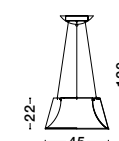

VOLCANO - 9077882

Metal & Acrylic Diffuser
Sandy White Outside
Sandy White Inside
LED 33 Watt 230 Volt
1680Lm 3000K IP20
D: 45 H: 22 H2: 120 cm