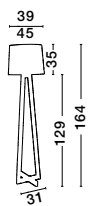

ALMA - 40202

Natural Wood
Sand White Shade
Black Fabric Wire
LED E27 1x12 Watt 230 Volt
IP20 Bulb Excluded
L: 31 H1: 35 H2: 164 cm