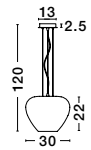

NALA - 9207601
Chrome Aluminium
Opal Glass
LED E27 1x12 Watt 230 Volt
IP20 Bulb Excluded
D: 30 H1: 22 H2: 120 cm

GL 92076011