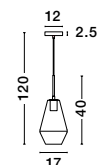

PRISMA - 9426732
Gold Metal
Clear Glass
LED E27 1x12 Watt 230 Volt
IP20 Bulb Excluded
D: 17 H: 40 H₂: 120 cm