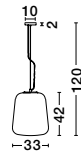

OLIVERIO - 7212602

Gradient Smoke Glass
Chrome Aluminium
LED E27 1x12 Watt 230 Volt
IP20 Bulb Excluded
D: 33 H1: 42 H2: 120 cm