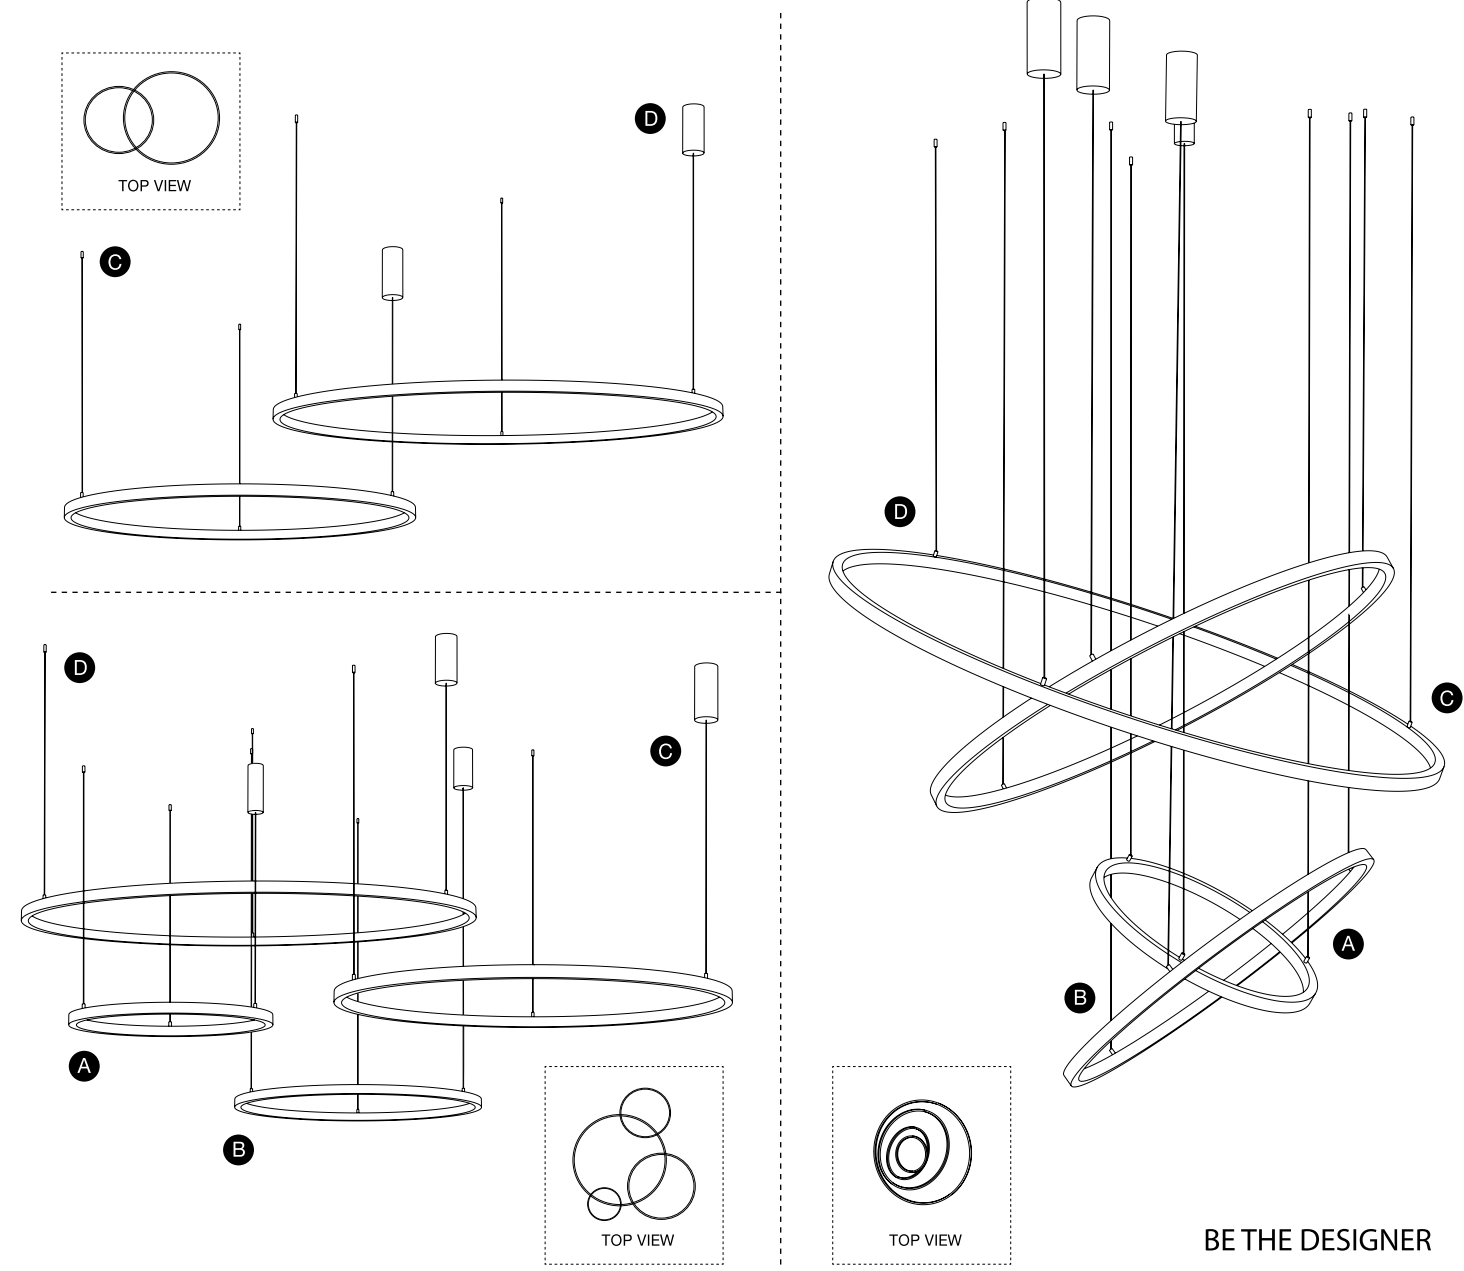

Inspiration

See how it works

Style them in your own way!

BE THE DESIGNER

VEGAS - 86016805

Antique Brass
Aluminium & Acrylic
LED 35 Watt 230 Volt
1900Lm 3000K IP20
D: 108 H: 180 cm

VEGAS - 86016806

Antique Brass
Aluminium & Acrylic
LED 30 Watt 230 Volt
1650Lm 3000K IP20
D: 85 H: 180 cm