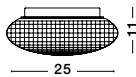

SENS - 838123

Clear Glass
White Metal
LED E27 1x12 Watt 230 Volt
IP44 Bulb Excluded
D: 25 H: 11 cm