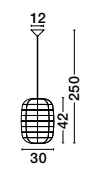

MELODY . 9586766
Natural Rattan
Black Fabric Wire & Base
LED E27 1x12 Watt 230 Volt
IP20 Bulb Excluded
D: 30 H1: 42 H2: 250 cm