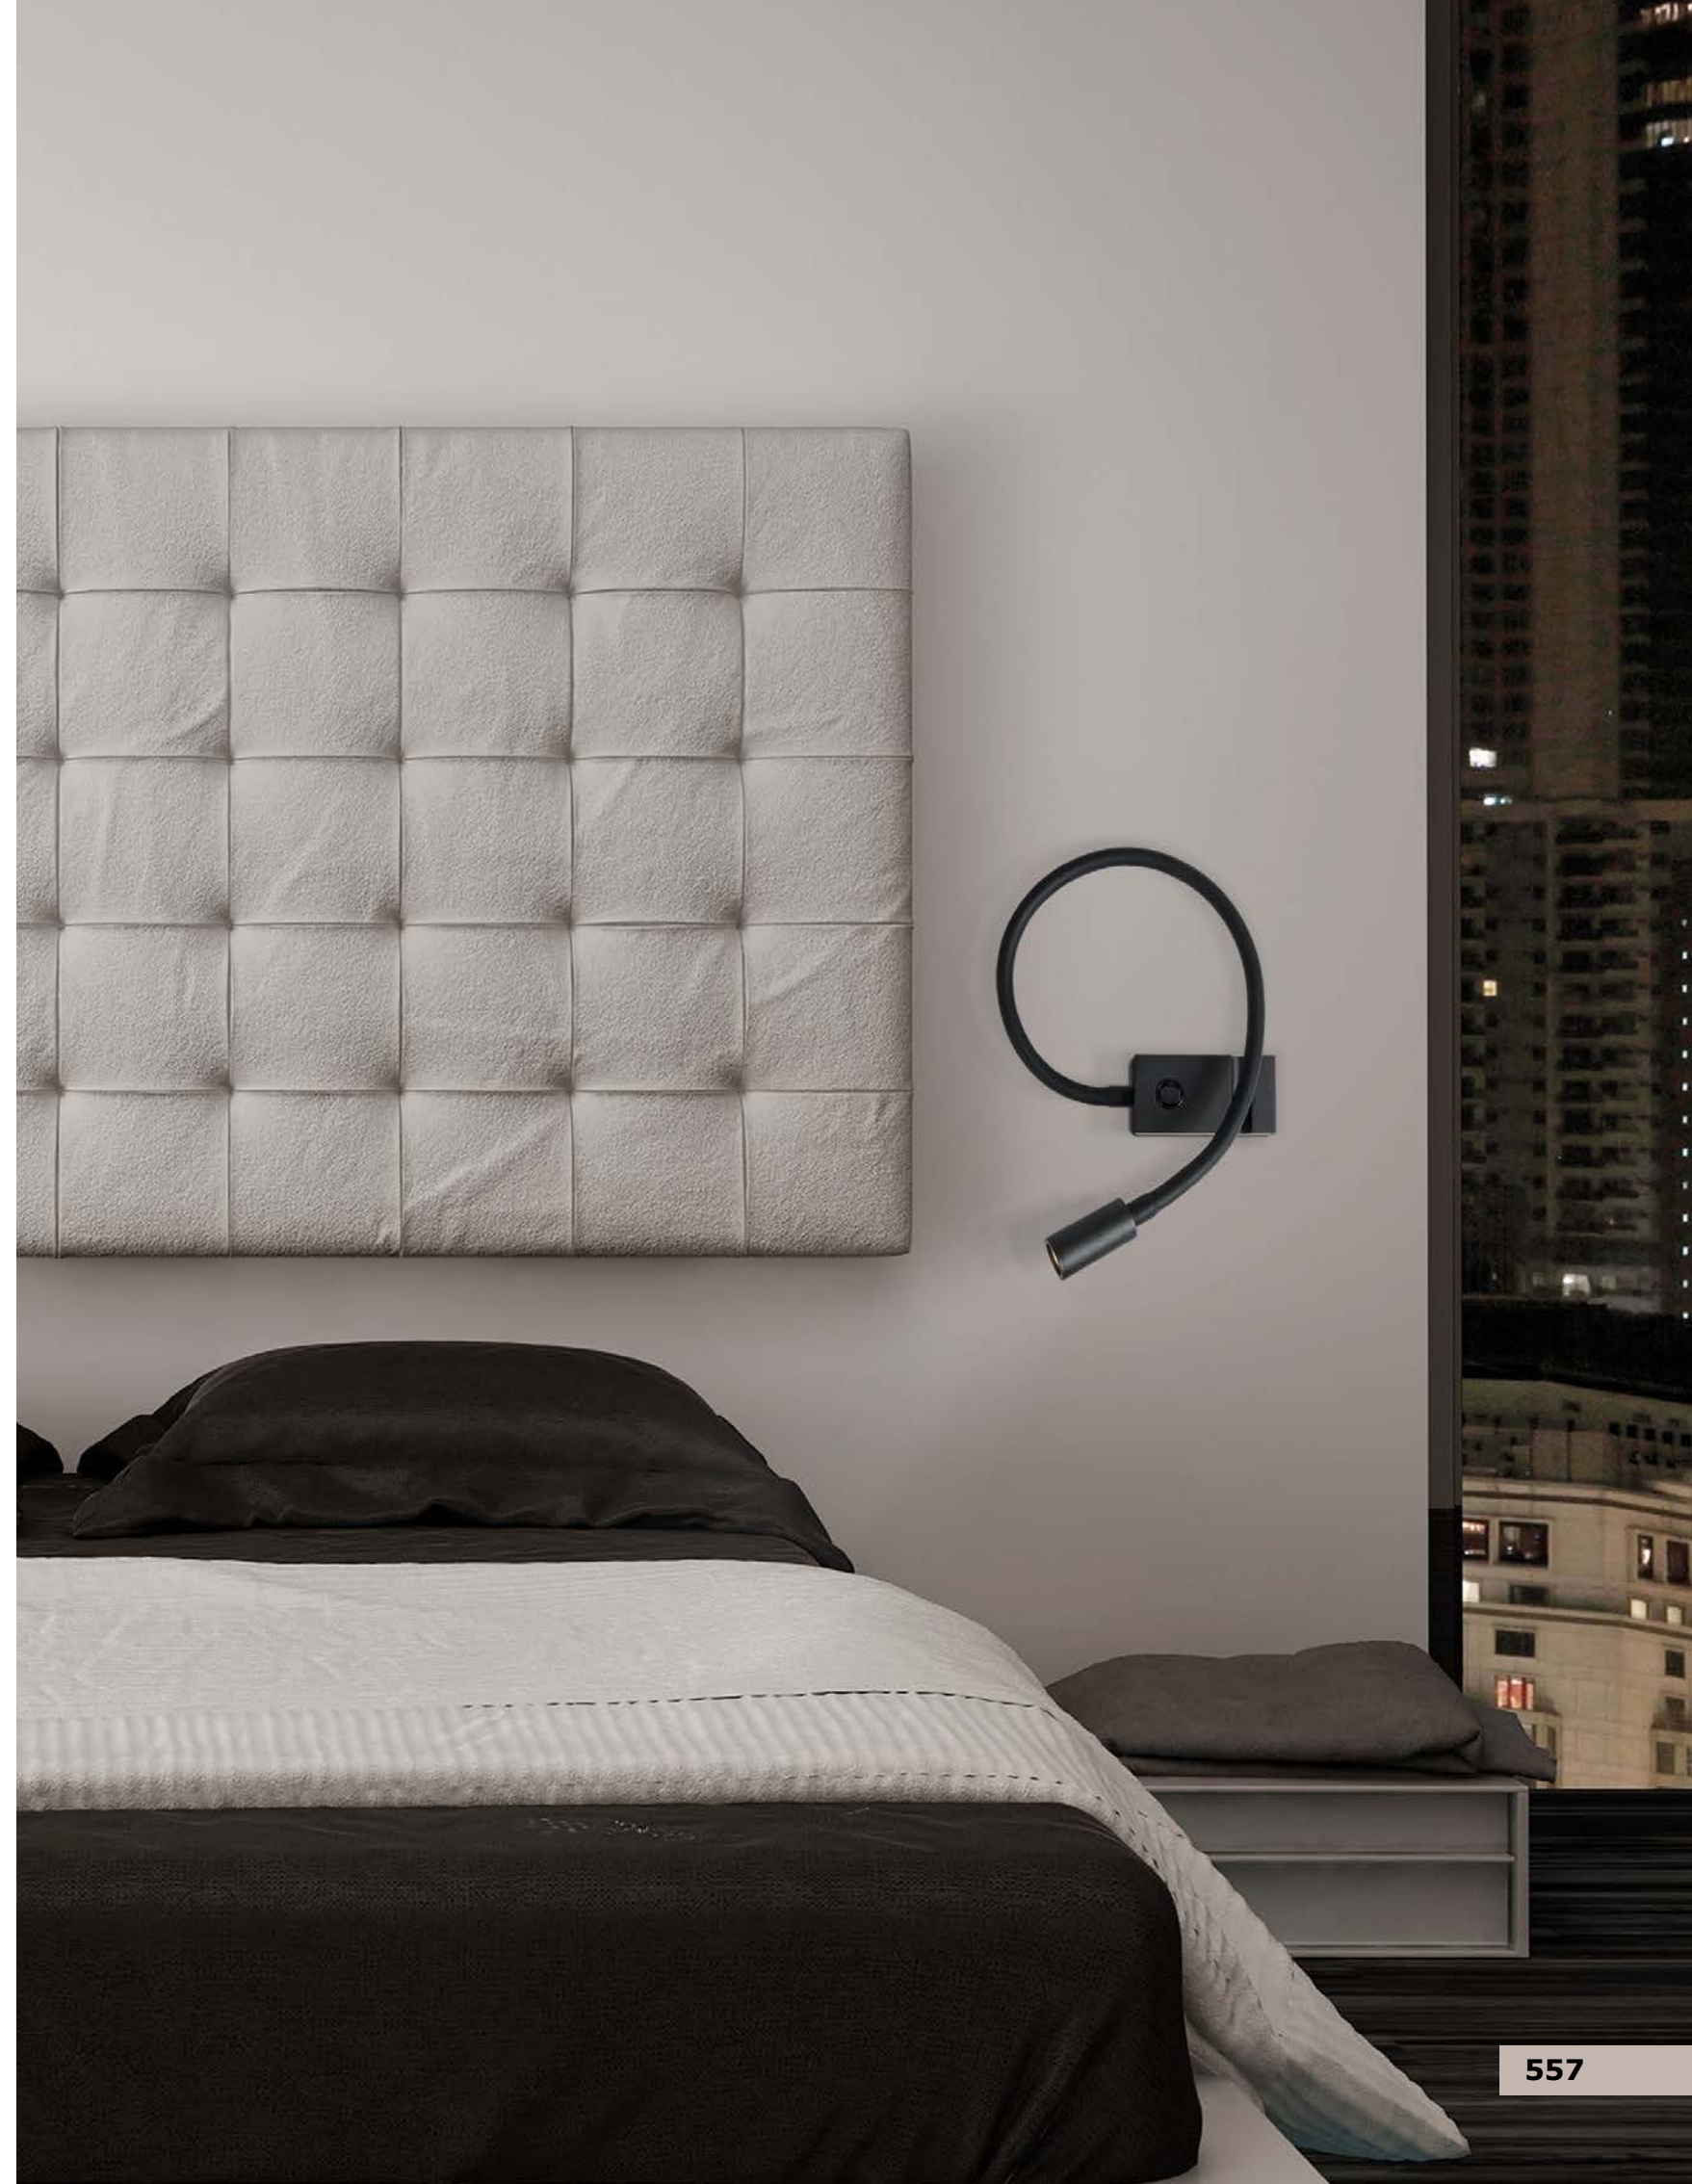

Adjustable

FLEX - 9701613

Chrome Aluminium
Adjustable Switch On/Off
LED 3 Watt
190Lm 3000K IP20
D: 7 H: 30 cm

Adjustable

FLEX - 9701611

Sandy White Aluminium
Adjustable Switch On/Off
LED 3 Watt
190Lm 3000K IP20
D: 7 H: 30 cm