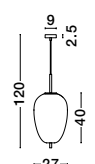

LATO . 9624063

Opal Glass
Antique Brass Metal
Black Fabric Wire
LED E27 1x12 Watt 230 Volt
IP20 Bulb Excluded
D: 27 H: 40 H₂: 120 cm