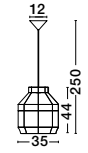

MIA - 9586596
Ivory Bamboo
White Fabric Wire & Base
LED E27 1x12 Watt 230 Volt
IP20 Bulb Excluded
D: 35 H1: 44 H2: 250 cm