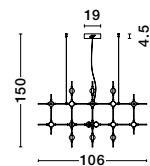

ATOMO - 9180630
Dimmable

Gold Metal & Acrylic
LED 30 x 2.4 Watt 230 Volt
5040Lm 3000K IP20
L: 106 W: 58.5 H: 150 cm
Included Remote Control