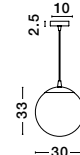

LAZIONE - 9080300

Gradient Smoke Glass
Chrome Aluminium
LED E27 1x12 Watt 230 Volt
IP20 Bulb Excluded
D: 30 H1: 33 H2: 120 cm