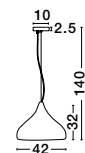

BENICIO - 8809101

Black Metal
Black Fabric Wire
LED E27 1x12 Watt 230 Volt
IP20 Bulb Excluded
D: 42 H1: 32 H2: 140 cm