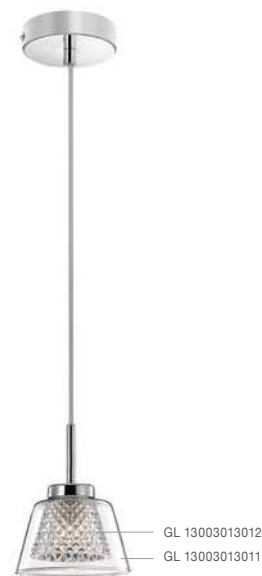

GL 13003013012
GL 13003013011

BOCCALE - 1300301301

Chrome Aluminium
Clear Glass
LED G9 1x5 Watt 230 Volt
IP20 Bulb Included
D: 12 H: 120 cm