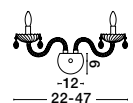

ZENO - 71231403

Chrome Aluminium
Cognac Glass & K9 Crystals
Adjustable
LED E14 2x5 Watt 230 Volt
IP20 Bulb Excluded
D: 22-47 W: 5-18 H: 27 cm