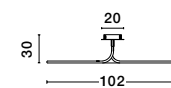

Dimmable

Gold Leaf Aluminium & Acrylic
LED 47 Watt 230 Volt
2630Lm 3000K IP20
D: 102 H: 30 cm

FUNGO - 9357085

Dimmable

Chrome Aluminium & Acrylic
LED 47 Watt 230 Volt
2630Lm 3000K IP20
D: 102 H: 30 cm

FUNGO - 9357087