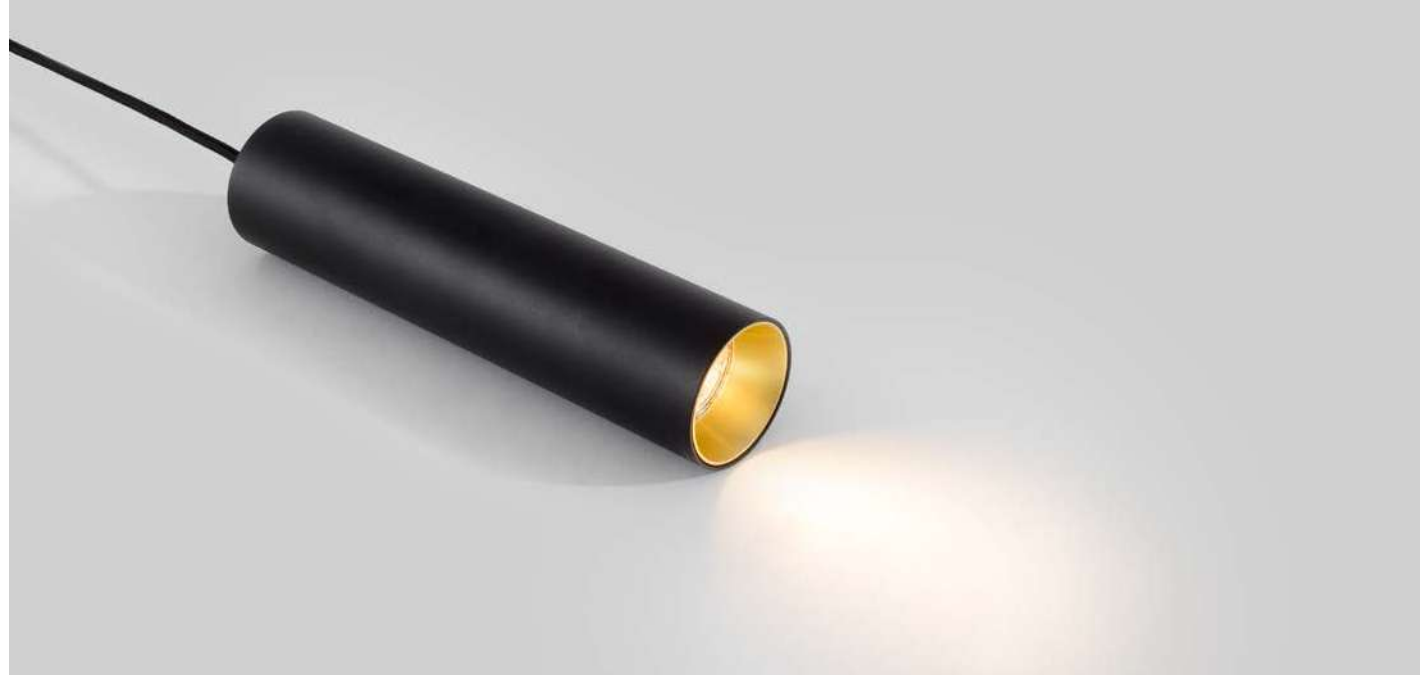

AILA - 9419422

Sandy Black Aluminium
LED GU10 1x10 Watt IP20
220-240 Volt Bulb Excluded
D: 5.6 H1: 20 H2: 120 cm

AILA - 9419421

Sandy White Aluminium
LED GU10 1x10 Watt IP20
220-240 Volt Bulb Excluded
D: 5.6 H1: 20 H2: 120 cm

GIA - 834870

Sandy Black Aluminium
LED GU10 1x10 Watt IP20
220-240 Volt Bulb Excluded
D: 6 H1: 30 H2: 170 cm

GIA - 834869

Sandy White Aluminium
LED GU10 1x10 Watt IP20
220-240 Volt Bulb Excluded
D: 6 H1: 30 H2: 170 cm

RING
834867
Black & Gold

RING
834868
White & Silver