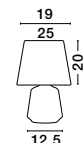

White Metal
White Fabric Shade
LED E27 1x12 Watt 230 Volt
IP20 Bulb Excluded
D: 25 H: 37 cm