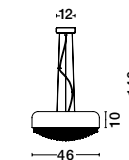

LYON - 8502962

Matt White Aluminium
& Crystal
LED G9 6x5 Watt 230 Volt
IP20 Bulb Excluded
D: 46 H: 140 cm