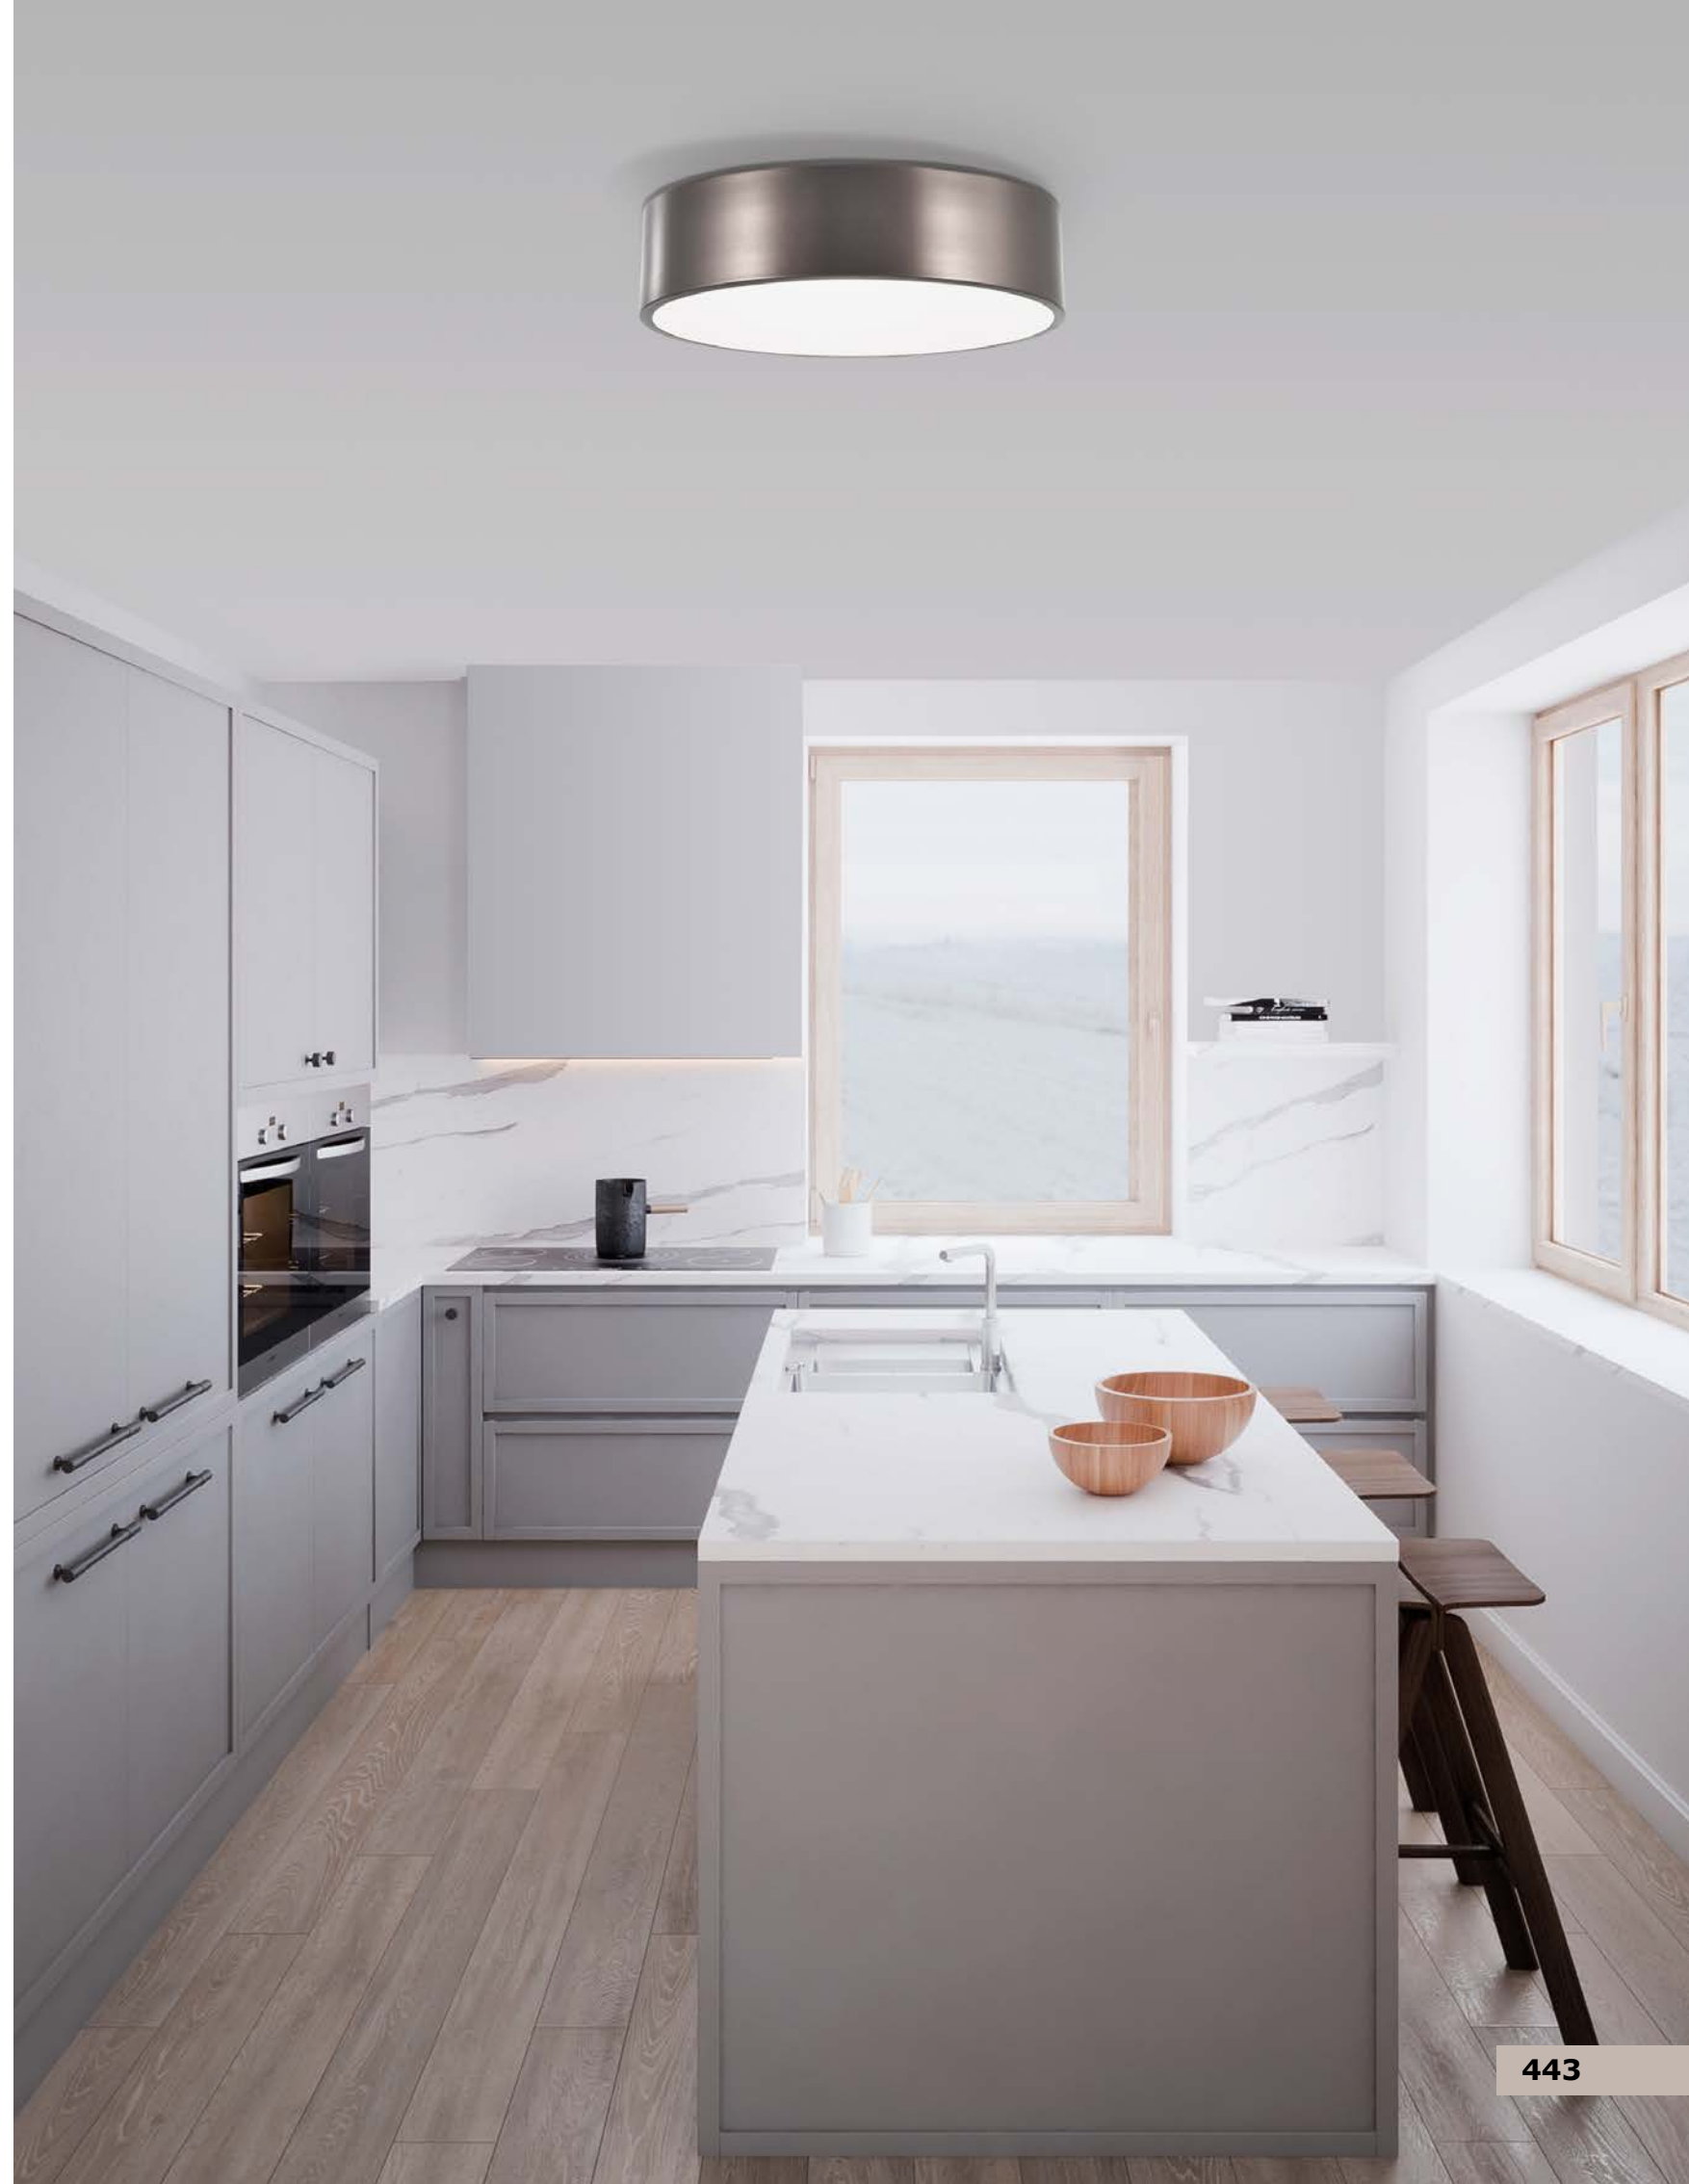

ET 82184041

FINEZZA - 8218402

Metal Acrylic Diffuser
Bronze Outside
Matt White Inside
LED E27 4x10 Watt 230 Volt
IP20 Bulb Excluded
D: 45 H: 11 cm

ET 82184041

FINEZZA - 8218403

Metal Acrylic Diffuser
Matt Black Outside
Matt White Inside
LED E27 4x10 Watt 230 Volt
IP20 Bulb Excluded
D: 45 H: 11 cm