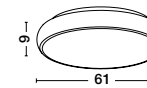

GAP - 8100985