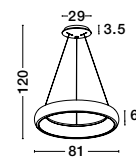

ALBI - 8105609
Dimmable

Coffee Brown Aluminium & Acrylic
LED 80 Watt 230 Volt
4000Lm 3000K IP20
D: 81 H: 120 cm