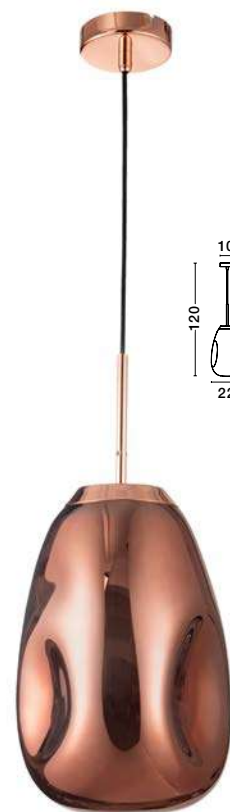

LAVA - 9190393

Gold Metal
Handmade Gold Glass
LED E27 1x12 Watt 230 Volt
IP20 Bulb Excluded
D: 22 H: 49.6 H₂: 120 cm

LAVA - 9190403

Gold Metal
Handmade Gold Glass
LED E27 1x12 Watt 230 Volt
IP20 Bulb Excluded
D: 25 H: 38.5 H₂: 120 cm

LAVA - 9190391

Copper Metal
Handmade Copper Glass
LED E27 1x12 Watt 230 Volt
IP20 Bulb Excluded
D: 22 H: 49.6 H₂: 120 cm

LAVA - 9190401

Copper Metal
Handmade Copper Glass
LED E27 1x12 Watt 230 Volt
IP20 Bulb Excluded
D: 25 H: 38.5 H₂: 120 cm