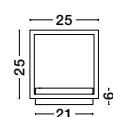

CORNICE - 9142765

Dimmable
Sandy Black Aluminium & Acrylic
LED 80 Watt 230 Volt
4860Lm 3000K IP20
L: 120 H: 50 H₂: 160 cm