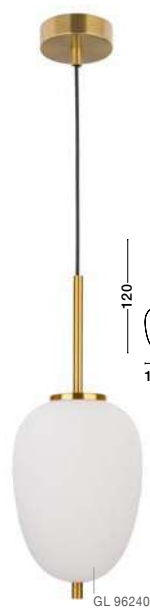

GL 96240641

LATO . 9624064

Opal Glass
Antique Brass Metal
Black Fabric Wire
LED E14 1x5 Watt 230 Volt
IP20 Bulb Excluded
D: 18.5 H: 17.2 H₂: 120 cm

GL 96240651

LATO . 9624065

Opal Glass
Antique Brass Metal
Black Fabric Wire
LED E14 1x5 Watt 230 Volt
IP20 Bulb Excluded
D: 16.5 H: 20 H₂: 120 cm