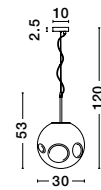

Matt Black Metal
Copper Glass
LED E27 1x12 Watt 230 Volt
IP20 Bulb Excluded
D: 30 H1: 53 H2: 120 cm