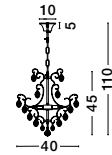

VENEZIA - 536801

Chrome Aluminium Glass
& K9 Crystals
LED E14 5x5 Watt 230 Volt
IP20 Bulb Excluded
D: 58 H1: 67 H2: 130 cm

GL 5368032

GL 5368031

GL 5368033

GL 5368034

VENEZIA - 536803

Chrome Aluminium
Glass & K9 Crystals
Adjustable
LED E14 2x5 Watt 230 Volt
IP20 Bulb Excluded
D: 23-47 W: 5-22 H: 27 cm