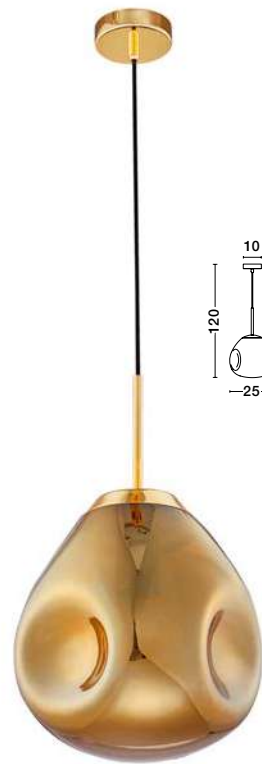

LAVA - 9190393

Gold Metal
Handmade Gold Glass
LED E27 1x12 Watt 230 Volt
IP20 Bulb Excluded
D: 22 H: 49.6 H₂: 120 cm

LAVA - 9190403

Gold Metal
Handmade Gold Glass
LED E27 1x12 Watt 230 Volt
IP20 Bulb Excluded
D: 25 H: 38.5 H₂: 120 cm