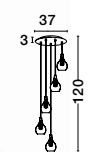

FILO - 1500202805

Chrome Aluminium
Clear Glass & Gold Frame
LED G9 5x5 Watt 230 Volt
IP20 Bulb Excluded
D: 37 H: 120 cm