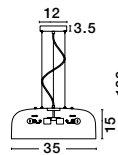

PERLETO - 826803

Metal & Acrylic Diffuser
Matt Black Outside
Matt White Inside
Black Fabric Wire
LED E27 2x12 Watt 230 Volt
IP20 Bulb Excluded
D: 35 H1: 15 H2: 133 cm