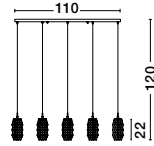

LAVAL - 838192

Clear Glass
& Chrome Aluminium
LED E14 5x5 Watt 230 Volt
IP20 Bulb Excluded
L: 110 W: 8 H: 120 cm

LAVAL - 838190

Clear Glass
& Chrome Aluminium
LED E14 1x5 Watt 230 Volt
IP20 Bulb Excluded
D: 8 H: 120 cm

LAVAL - 838191

Clear Glass
& Chrome Aluminium
LED E14 3x5 Watt 230 Volt
IP20 Bulb Excluded
D: 40 H: 120 cm

Adjustable