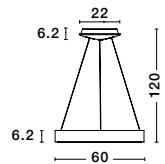

RANDO THIN - 9453456

Dimmable

Brushed Silver Aluminium
& Acrylic
LED 50 Watt 230 Volt
3250Lm 3000K IP20
D: 60 H: 120 cm