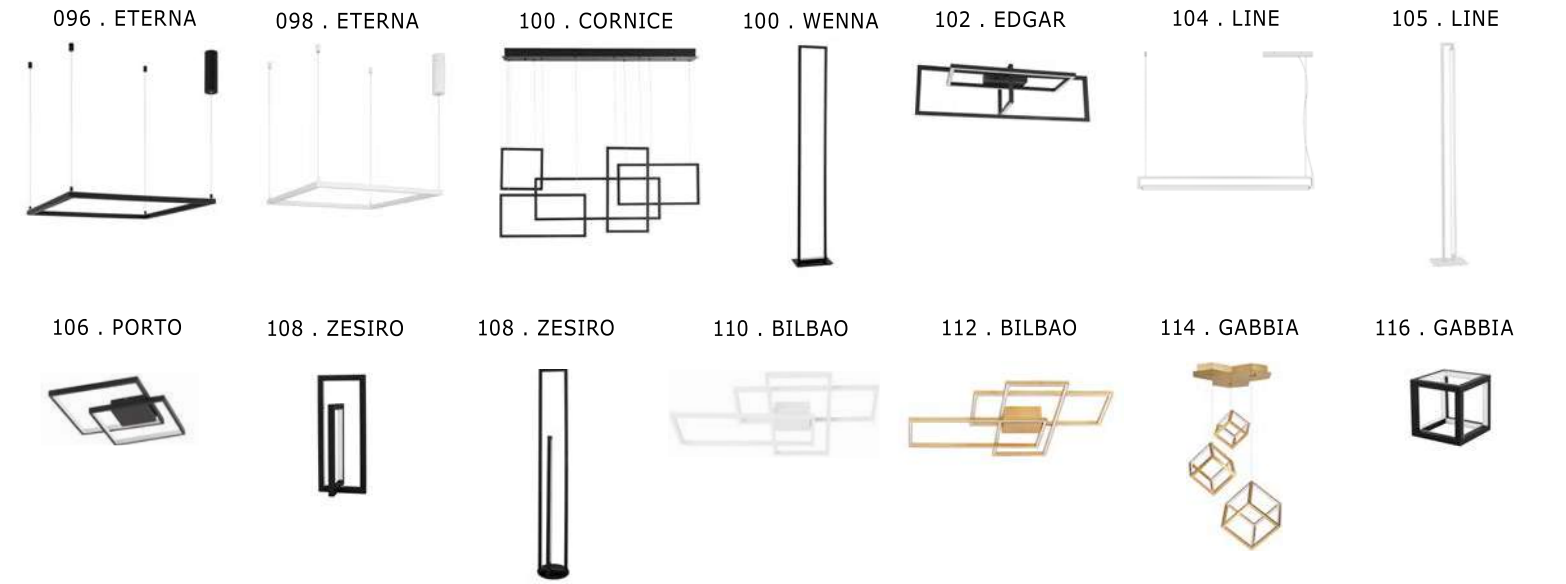

01

modular | linear

02

flow

03

shape

04

intense

05

comfort