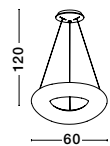

CIA - 9106246

Dimmable