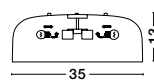

ET 8268061

PERLETO - 826807

Metal & Acrylic Diffuser
 Steel Gray Outside
 Matt White Inside
 LED E27 2x10 Watt 230 Volt
 IP20 Bulb Excluded
 D: 35 H: 13 cm

ET 8268061

PERLETO - 826808

Metal & Acrylic Diffuser
 Coffee Brown Outside
 Matt White Inside
 LED E27 2x10 Watt 230 Volt
 IP20 Bulb Excluded
 D: 35 H: 13 cm