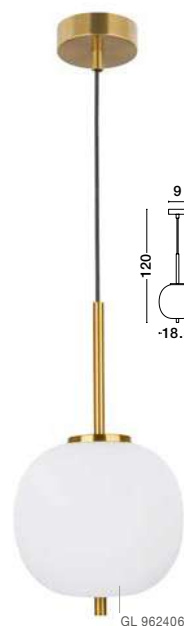

GL 96240621

LATO . 9624062

Opal Glass
Antique Brass Metal
Black Fabric Wire
LED E27 1x12 Watt 230 Volt
IP20 Bulb Excluded
D: 22 H: 40 H₂: 120 cm

GL 96240631

LATO . 9624063

Opal Glass
Antique Brass Metal
Black Fabric Wire
LED E27 1x12 Watt 230 Volt
IP20 Bulb Excluded
D: 27 H: 40 H₂: 120 cm