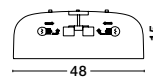

PERLETO - 526806

Metal & Acrylic Diffuser
Matt Black Steel Outside
Matt White Inside
LED E27 3x10 Watt 230 Volt
IP20 Bulb Excluded
D: 48 H: 15 cm