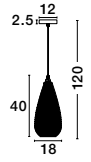

BOHO - 8040401

Chrome Glass & Metal
LED E27 1x12 Watt 230 Volt
IP20 Bulb Excluded
D: 18 H: 40 H2:120 cm