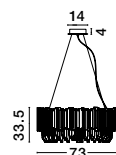

BALADONA - 81091706

Golden Brass Aluminium
& Crystal
LED G9 9x5 Watt 230 Volt
IP20 Bulb Excluded
D: 73 H1: 33.5 H2: 180 cm