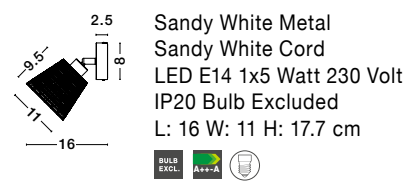

SION - 9155421

Sandy White Metal
Sandy White Cord
LED E14 1x5 Watt 230 Volt
IP20 Bulb Excluded
L: 16 W: 11 H: 17.7 cm