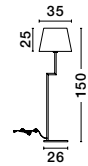

SAVONA - 9919153

White Fabric Shade
Sandy Black Aluminium
LED E27 1x12 Watt 230 Volt
IP20 Bulb Excluded
D: 35 W: 18 H: 25 H₂: 150 cm