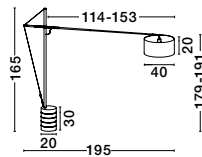

TRACCIA - 41455401

Iron & Plastic
Black Fabric Shade
Adjustable
LED E27 1x12 Watt 230 Volt
IP20 Bulb Excluded
L: 195 W: 40 H: 165