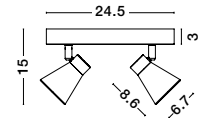

DUBLIN . 9155811

Sandy White Metal
LED GU10 2x10 Watt 230 Volt
IP20 Bulb Excluded
L: 24.5 W: 5.5 H: 15 cm