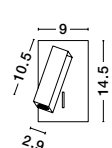

DONA - 9081351

Sandy White Aluminium
LED Cree 3 Watt 230 Volt
Switch On/Off
180Lm 3000K IP20
L: 9 H: 14.5 cm

Rotating & Adjustable

DONA - 9081352

Sandy Black Aluminium
LED Cree 3 Watt 230 Volt
Switch On/Off
180Lm 3000K IP20
L: 9 H: 14.5 cm

Rotating & Adjustable

Adjustable

AMADEO - 8223601

White Aluminium & Acrylic
Adjustable
Switch On/Off
LED Edison 6 Watt 230 Volt
528Lm 3000K IP20
L: 12 W: 12 H: 12 cm

Adjustable

AMADEO - 8223602

Black Aluminium & Acrylic
Adjustable
Switch On/Off
LED Edison 6 Watt 230 Volt
528Lm 3000K IP20
L: 12 W: 12 H: 12 cm

Rotating & Adjustable

PENOR - 9081221

Sandy White
Aluminium & Acrylic
Switch On/Off
LED Cree 9 Watt 230 Volt
780Lm 3000K IP20
D: 14 W: 5.7 H: 14 cm

Rotating & Adjustable

PENOR - 9081222

Sandy Black Steel
& Aluminium Acrylic
Switch On/Off
LED Cree 9 Watt 230 Volt
780Lm 3000K IP20
D: 14 W: 5.7 H: 14 cm