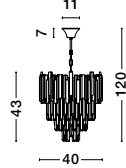

GRANE . 9181100

Gold Metal & Crystal
LED E14 4x5 Watt 230 Volt
IP20 Bulb Excluded
D: 40 W: 40 H: 43 H_z: 120 cm