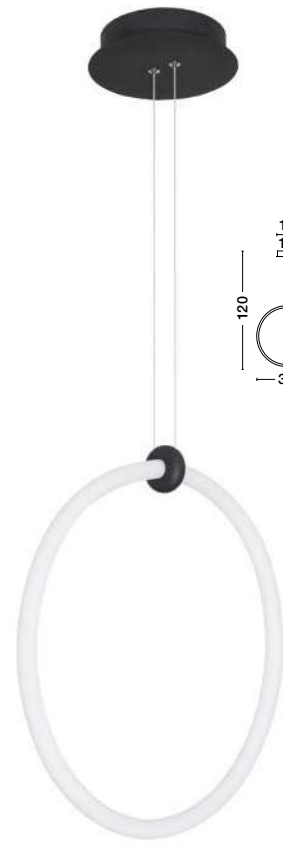

GIRDINO - 9892164

Sandy Black Aluminium
& Acrylic
LED 21 Watt 230 Volt
1900Lm 3000K IP20
D: 38 W: 19 H: 120 cm