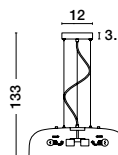

PERLETO - 926812

Metal & Acrylic Diffuser
Gold Leaf Outside
Matt White Inside
White Fabric Wire
LED E27 2x12 Watt 230 Volt
IP20 Bulb Excluded
D: 35 H1: 15 H2: 133 cm