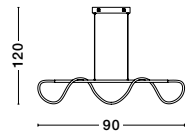

TIRIAC - 9548103

Dimmable

Gold Aluminium & Acrylic
LED 29 Watt 230 Volt
3145Lm 3000K IP20
L: 90 W: 20 H: 120 cm