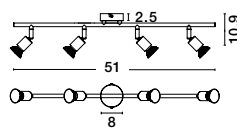

BASE - 662004

Rust Metal
LED GU10 4x5 Watt 230 Volt
IP20 Bulb Excluded
L: 51 W: 8 H: 10.9 cm