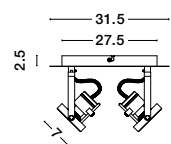

SALVA - 9155102

Sandy Black Metal
LED GU10 2x10 Watt 230 Volt
IP20 Bulb Excluded
L: 31.5 W: 7 H: 16 cm