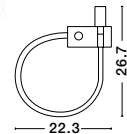

GENEVA - 8126581

White Aluminium
Adjustable
Switch On/Off
LED Samsung 3 Watt
190Lm 3000K IP20
L: 22.3 W: 4.8 H: 26.7 cm