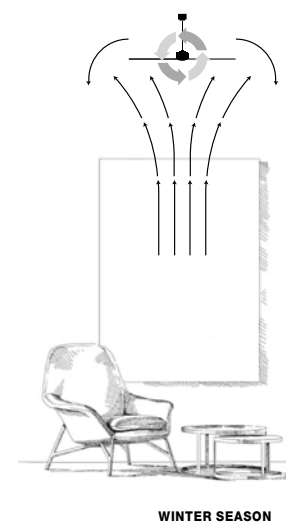

DC Motor Advantages

ALL YEAR ROUND WINTER & SUMMER FUNCTION	5/10 YEARS GUARANTEE	ENERGY SAVING	LIGHT WEIGHT	LONG LIFE

Our Ceiling Fan

UP TO 70% LESS ENERGY CONSUMPTION	NOISELESS < 30 dB	5 SPEEDS	REMOTE CONTROL	18 m² 48''	23 m² 52''

Room Size

Ceiling Fan For The Whole Year