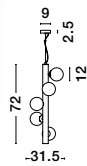

JAKLIN - 9724582

Opal Glass
Antique Brass Metal
Gold Fabric Wire
LED G9 5x5 Watt 230 Volt
IP20 Bulb Excluded
D: 31.5 H: 72 H2: 150 cm

GL 97245821