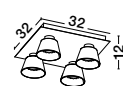

BOCCALE - 1300301304

Chrome Aluminium
Clear Glass
LED G9 4x5 Watt 230 Volt
IP20 Bulb Included
L: 32 W: 32 H: 12cm