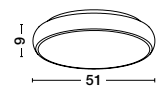

GAP - 8100984

Black Aluminium
Acrylic Diffuser
LED 50 Watt 230 Volt
2750Lm 3000K IP20
D: 51 H: 9 cm