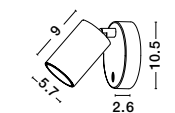

NET - 9011921

Sandy White Aluminium
Switch On/Off
LED GU10 1x10 Watt IP20
220-240 Volt Bulb Excluded
D: 5.7 H: 9 H₂: 10.5 cm