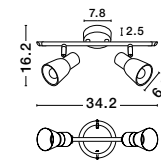

PUBLICO - 667002
Opal Glass
Satin Nickel Metal
LED E14 2x5 Watt 230 Volt
IP20 Bulb Excluded
L: 34.2 W: 7.8 H: 16.2 cm