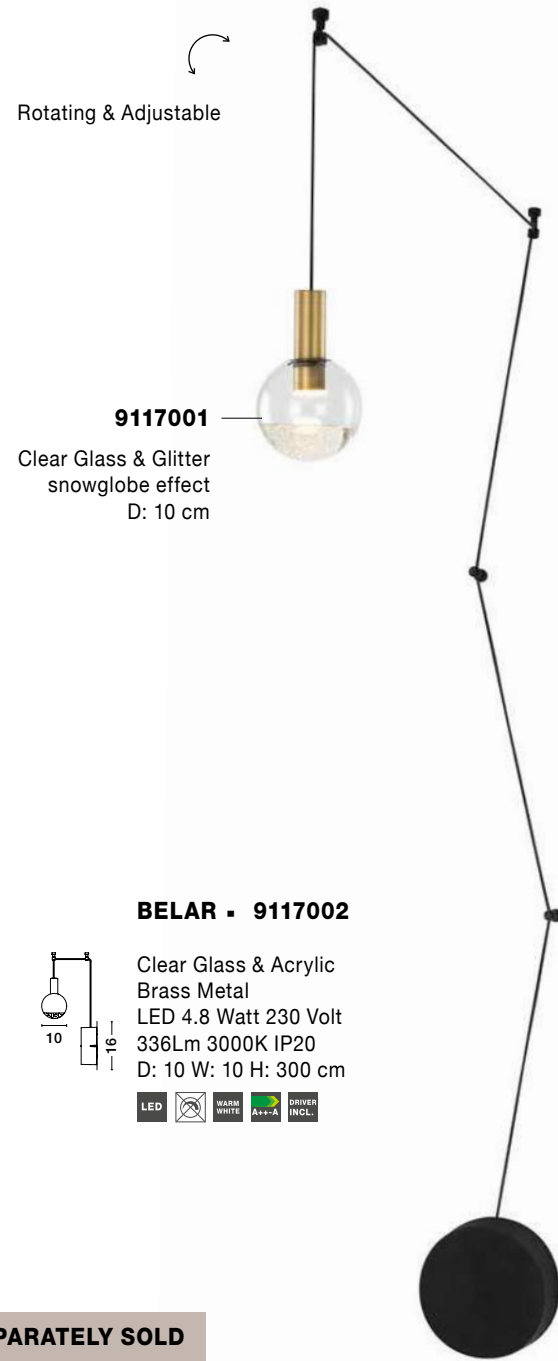

PRISMA - 9426733
Clear Glass
Gold Metal
LED E27 1x12 Watt 230 Volt
IP20 Bulb Excluded
D: 30 H: 34 H₂: 124 cm

PRISMA - 9426732
Gold Metal
Clear Glass
LED E27 1x12 Watt 230 Volt
IP20 Bulb Excluded
D: 17 H: 40 H₂: 120 cm

PRISMA - 9426731
Gold Metal
Clear Glass
LED E27 1x12 Watt 230 Volt
IP20 Bulb Excluded
D: 23 H: 35 H₂: 122 cm

**YOU CAN
MAKE YOUR
OWN
COMPOSITION**

THE PARTS ARE SEPARATELY SOLD

STEP 1 | ORDER THE BASE

STEP 2 | CHOOSE THE CORRECT DRIVER