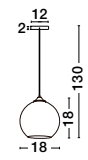

BLAZE - 8142680

Copper Glass
Black Metal
LED E27 1x12 Watt 230 Volt
IP20 Bulb Excluded
D: 18 H: 18 H2: 130 cm