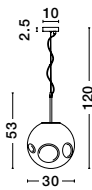

Chrome Metal
Smoky Gray Glass
LED E27 1x12 Watt 230 Volt
IP20 Bulb Excluded
D: 30 H1: 53 H2: 120 cm

MAYAN • 9988104