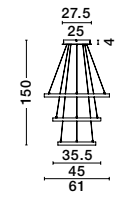

LEON - 9501430

Dimmable

Gold Leaf Aluminium
& Acrylic Adjustable
LED 83 Watt 230 Volt
4980Lm 3000K IP20
D1: 61 D2: 45 D3: 35.5 H: 150 cm