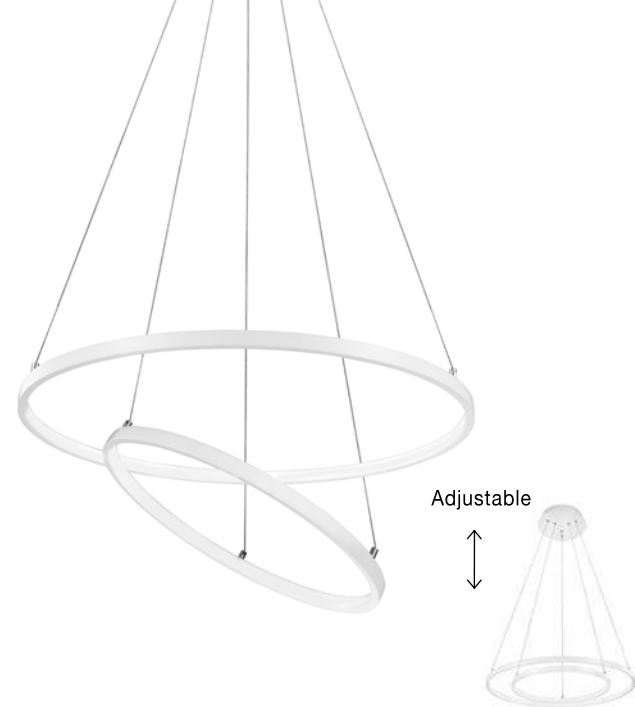

ASTERION - 9910020
Dimmable

White Acrylic Diffuser
LED 24 Watt 230 Volt
1680Lm 3000K-4000K-5500K IP20
D: 41 H: 9.5 cm

FERROL - 6265003

Dimmable

Coffee Brown Aluminium
& Acrylic Adjustable
LED 85 Watt 230 Volt
4500Lm 3000K IP20
D: 80 H: 130 cm