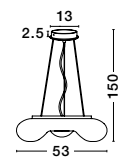

BIANCO - 51011401

Opal White Glass
Chrome Aluminium
LED E27 4x12Watt 230 Volt
IP20 Bulb Excluded
D: 53 H: 150 cm