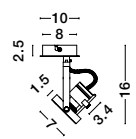

SALVA - 9155101

Sandy Black Metal
LED GU10 1x10 230 Volt
IP20 Bulb Excluded
L: 10 H: 16 cm