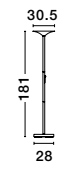

ROCCO . 9020102
Dimmable