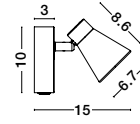

DUBLIN . 9155711

Sandy White Metal
Switch On/Off
LED GU10 1x10 Watt 230 Volt
IP20 Bulb Excluded
L: 10 H: 15 cm