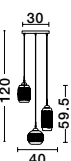

DEVON - 938228

Clear Glass
Brown Metal Base
Brown Fabric Wire
LED E27 3x12 Watt 230 Volt
IP20 Bulb Excluded
D: 40 H1: 59.5 H2: 120 cm

GL 9382241

GL 9382261