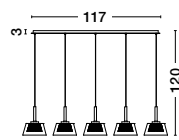

BOCCALE - 1300301306

Chrome Aluminium
Clear Glass
LED G9 5x5 Watt 230 Volt
IP20 Bulb Included
L: 117 W: 10 H: 120 cm