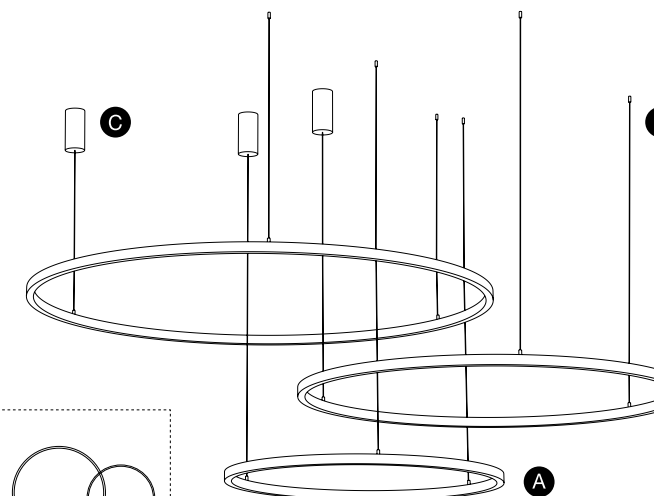

	WHITE	BLACK	GOLD
A 60 CM	9190740	9190840	9190640
B 80 CM	9190748	9190848	9190648
C 100 CM	9190755	9190855	9190655

Inspiration

See how it works

Style them in your own way!

BE THE DESIGNER

Style them in your own way!