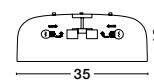

PERLETO - 826809

Metal & Acrylic Diffuser
Matt Black Outside
Matt White Inside
LED E27 2x10 Watt 230 Volt
IP20 Bulb Excluded
D: 35 H: 13 cm