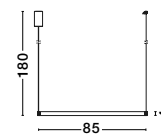

Inspiration

See how it works

Style them in your own way!

BE THE DESIGNER

VEGAS - 86016805

Antique Brass
Aluminium & Acrylic
LED 35 Watt 230 Volt
1900Lm 3000K IP20
D: 108 H: 180 cm

VEGAS - 86016806

Antique Brass
Aluminium & Acrylic
LED 30 Watt 230 Volt
1650Lm 3000K IP20
D: 85 H: 180 cm