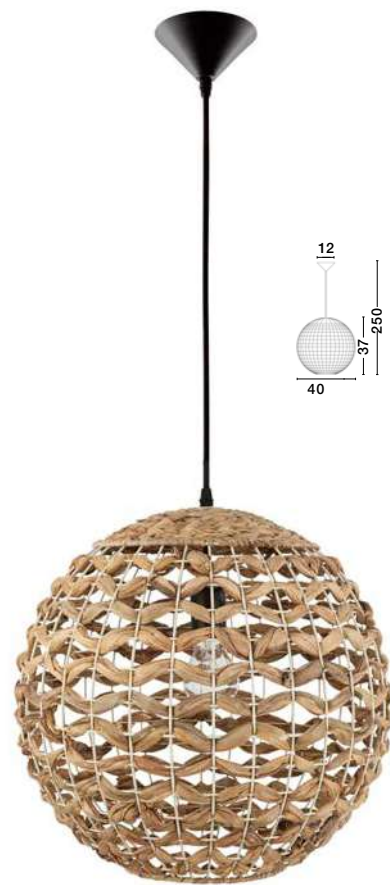

GRIFFIN - 9587121

Dried Water Hyacinth
Black Fabric Wire & Base
LED E27 1x12 Watt 230 Volt
IP20 Bulb Excluded
D: 40 H1: 37 H2: 250 cm