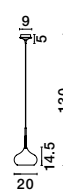

CIOTO . 5704803

Matt Black Metal Outside
White Chrome Inside
LED E14 1x5 Watt 230 Volt
IP20 Bulb Excluded
D: 20 H: 14.5 H2: 130 cm

CIOTO . 5704802

Rose Gold Metal Outside
White Chrome Inside
LED E14 1x5 Watt 230 Volt
IP20 Bulb Excluded
D: 20 H: 14.5 H2: 130 cm