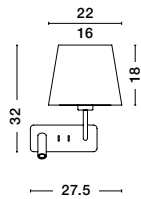

S 99191511

SAVONA - 9919151

White Fabric Shade
 & Sandy Black Aluminium
 Adjustable - Switch On/Off
 LED Samsung 3 Watt
 210Lm 3000K
 LED E27 1x12 Watt 230 Volt
 IP20 Bulb Excluded
 L: 27.5 W: 24 H: 32 cm