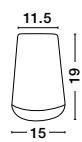

NET - 8809302

White Aluminium
White Fabric Wire
LED E27 1x12 Watt 230 Volt
IP20 Bulb Excluded
D: 30 H1: 22 H2: 140 cm

MARCO - 9014066

Black Metal
Natural Wood
LED E27 1x12 Watt 230 Volt
IP20 Bulb Excluded
D: 15 H: 19 cm