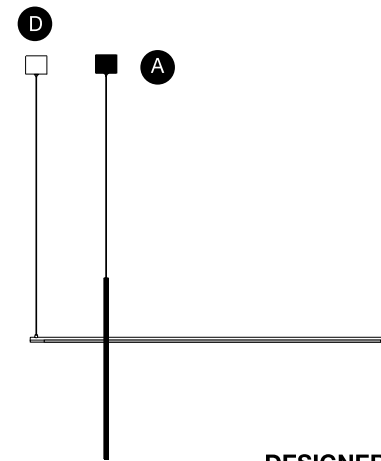

DESIGNER'S TIP

Black & Gold TREND
Combine **Black and Gold** for a more sophisticated and dramatic look that combines refinement with timeless beauty

BE THE DESIGNER