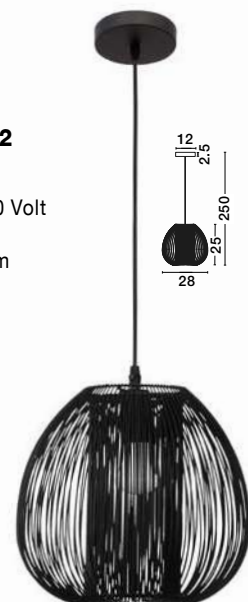

DESIRE - 9586152

White Aluminium
 LED E27 1x12 Watt 230 Volt
 IP20 Bulb Excluded
 D: 28 H1: 25 H2: 250 cm

DESIRE - 9586151

Black Aluminium
 LED E27 1x12 Watt 230 Volt
 IP20 Bulb Excluded
 D: 28 H1: 25 H2: 250 cm