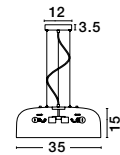

PERLETO - 826802

Metal & Acrylic Diffuser
Steel Gray Outside
Matt White Inside
Black Fabric Wire
LED E27 2x12 Watt 230 Volt
IP20 Bulb Excluded
D: 35 H1: 15 H2: 133 cm