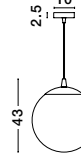

LAZIONE - 9080400

Gradient Smoke Glass
Chrome Aluminium
LED E27 1x12 Watt 230 Volt
IP20 Bulb Excluded
D: 40 H1: 43 H2: 120 cm