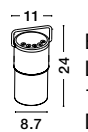

JAM - 9180391
Dimmable

Black Iron & Clear ABS
LED 5 Watt
10Lm 3000K IP20
D: 11 H: 19.5 - 24 cm