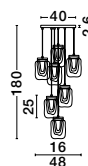

GRANI - 9160287

Dimmable

Brushed Gold Steel
Amber & Gold Glass
LED 7x4 Watt 230 Volt
826Lm 3000K IP20
D: 48 H: 180 cm