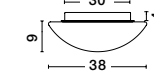

the spot collection
improve the sense of warmth and depth of your space
by choosing spot luminaires suitable for ambient
lighting or to highlight selected areas or objects

spot

26

Rotating
& Adjustable

GON - 9105201