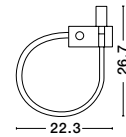

GENEVA - 8126582

Black Aluminium
Adjustable
Switch On/Off
LED Samsung 3 Watt
190Lm 3000K IP20
L: 22.3 W: 4.8 H: 26.7 cm