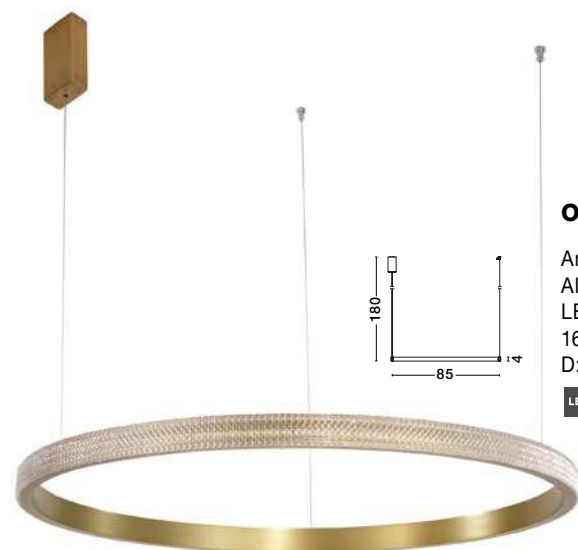

Inspiration

See how it works

Style them in your own way!

BE THE DESIGNER

VEGAS - 86016805

Antique Brass
Aluminium & Acrylic
LED 35 Watt 230 Volt
1900Lm 3000K IP20
D: 108 H: 180 cm

VEGAS - 86016806

Antique Brass
Aluminium & Acrylic
LED 30 Watt 230 Volt
1650Lm 3000K IP20
D: 85 H: 180 cm

VEGAS - 86016807

Antique Brass
Aluminium & Acrylic
LED 23 Watt 230 Volt
1265Lm 3000K IP20
D: 65 H: 180 cm

VEGAS - 86016808

Antique Brass
Aluminium & Acrylic
LED 18 Watt 230 Volt
1020Lm 3000K IP20
D: 45 H: 180 cm

ORLANDO - 86016801

Antique Brass
Aluminium & Acrylic
LED 35 Watt 230 Volt
1900Lm 3000K IP20
D: 108 H: 180 cm

ORLANDO - 86016803

Antique Brass
Aluminium & Acrylic
LED 23 Watt 230 Volt
1265Lm 3000K IP20
D: 65 H: 180 cm