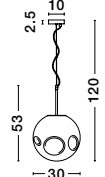

Chrome Metal
Champagne Glass
LED E27 1x12 Watt 230 Volt
IP20 Bulb Excluded
D: 30 H1: 53 H2: 120 cm

MAYAN • 9988105