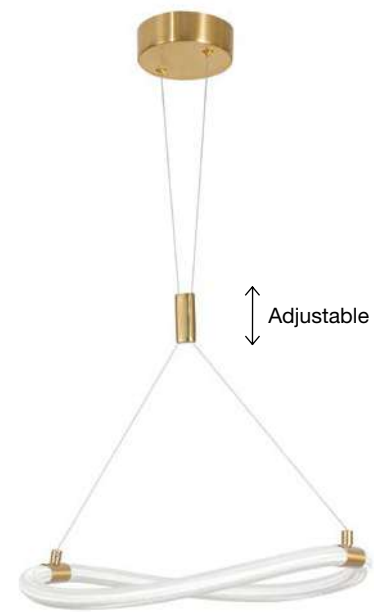

L: 150 W: 60 H: 120 cm

CERELIA - 9082091

Brass Gold Metal
& Fiber braided Silicone Tube

LED 29.5 Watt 230 Volt

1861Lm 3000K IP20

D: 35 W: 18 H: 50 cm

CERELIA - 9082094

Brass Gold Metal
& Fiber braided Silicone Tube
LED 15 Watt 230 Volt
1160Lm 3000K IP20
D: 40 H: 120 cm

CERELIA - 9082092

Dimmable
Brass Gold Metal
& Fiber braided Silicone Tube
LED 34 Watt 230 Volt
2271Lm 3000K IP20
D: 60 H: 120 cm

ALSO YOU
CAN
DO

CERELIA - 9082095

Brass Gold Metal
& Fiber braided Silicone Tube
LED 17.7 Watt 230 Volt
1146Lm 3000K IP20
L: 65 H: 30 cm