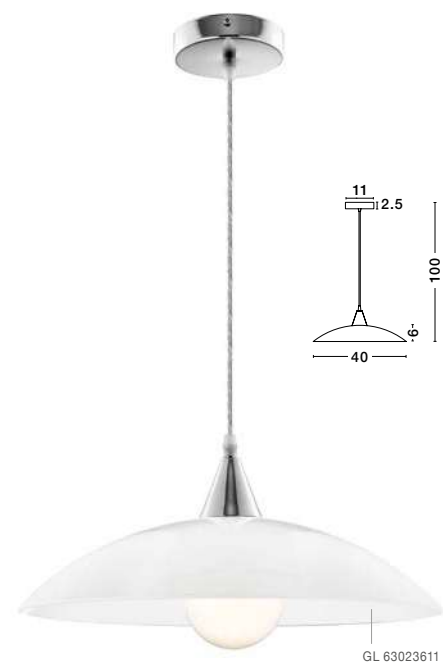

GL 93617421

FROZEN . 9361742

Clear Glass & Acrylic Inside
 Chrome Aluminium
 LED E27 1x12 Watt 230 Volt
 IP20 Bulb Excluded
 D: 30 H: 120 cm

GL 93617431

FROZEN . 9361743

Clear Glass & Acrylic Inside
 Chrome Aluminium
 LED E27 1x12 Watt 230 Volt
 IP20 Bulb Excluded
 D: 40 H: 120 cm