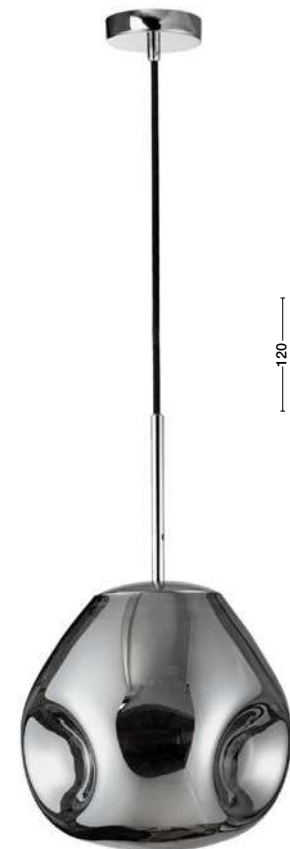

LAVA - 9190402
Chrome Metal
Handmade Chrome Glass
LED E27 1x12 Watt 230 Volt
IP20 Bulb Excluded
D: 25 H: 38.5 H₂: 120 cm