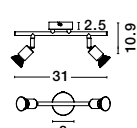

BASE - 662002

Rust Metal
LED GU10 2x5 Watt 230 Volt
IP20 Bulb Excluded
L: 31 W: 8 H: 10.9 cm