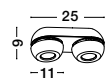

GON - 9105102

Sandy Black Aluminium
LED 2x5 Watt 230 Volt
800Lm 3000K IP20
L: 25 W: 11 H: 9 cm