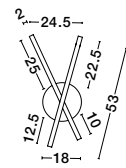

RESLIN - 9100201

Sandy White Aluminium & Acrylic
LED 18 Watt 230 Volt
890Lm 3000K IP20
L: 24.5 W: 5 H: 53 cm