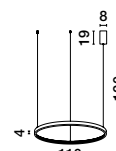

PRESTON . 9285110

Dimmable

Antique Gold Brass
Aluminium & Acrylic
LED 60 Watt 230 Volt
4030Lm 3000K IP20
D: 110 H: 120 cm