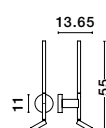

HANDY - 9182812

Sandy Black Aluminium & Acrylic
Adjustable/Rotating - Switch On/Off
LED Samsung 230 Volt 3000K
Backlight 6 Watt 310Lm
Reader 3 Watt 210Lm IP20
L: 2 W: 13.65 H: 55 cm