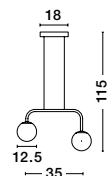

JOLINE - 9919602

Sandy Black Metal & Aluminium
White Opal Glass
LED 16 Watt 240 Volt
1030Lm 3200K IP20
L: 35 W:12.5 H: 115 cm