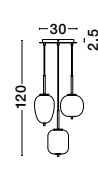

Opal Glass
Antique Brass Metal
Black Fabric Wire
LED E14 3x5 Watt 230 Volt
IP20 Bulb Excluded
D: 30 H: 120 cm