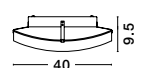

GL 6058011

GIORNO - 605801

Alabaster Glass
Chrome Metal
LED E27 1x12 Watt 230 Volt
IP20 Bulb Excluded
Packing 5 pcs
D: 30 H: 8 cm

GL 6058021

GIORNO - 605802

Alabaster Glass
Chrome Metal
LED E27 2x12 Watt 230 Volt
IP20 Bulb Excluded
Packing 5 pcs
D: 40 H: 9.5 cm