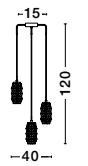

LAVAL - 838191

Clear Glass
& Chrome Aluminium
LED E14 3x5 Watt 230 Volt
IP20 Bulb Excluded
D: 40 H: 120 cm

Adjustable