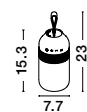

MAYA - 9180321
Dimmable

Black & White
ABS & Iron
Silicone Rubber
LED 1.5 Watt
30Lm 3000K IP20
D: 7.7 H: 15-23 cm