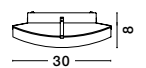

GIORNO - 605801

Alabaster Glass
Chrome Metal
LED E27 1x12 Watt 230 Volt
IP20 Bulb Excluded
Packing 5 pcs
D: 30 H: 8 cm