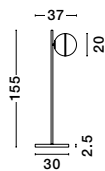

CANTONA - 9960619

White Opal Glass
Brass Gold & Marble
LED E27 1x12 Watt 230 Volt
IP20 Bulb Excluded
D: 30 D2: 20 H: 155 cm