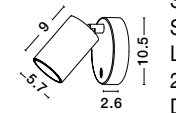

NET - 9011922

Sandy Black Aluminium
Switch On/Off
LED GU10 1x10 Watt IP20
220-240 Volt Bulb Excluded
D: 5.7 H: 9 H₂: 10.5 cm

Rotating & Adjustable