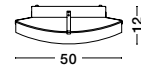

GL 6003021

GL 6003031

QUALE - 600302

White Satinated Glass
Chrome Metal
LED E27 2x12 Watt 230 Volt
IP20 Bulb Excluded
L: 40 W: 40 H: 10 cm

QUALE - 600303

White Satinated Glass
Chrome Metal
LED E27 3x12 Watt 230 Volt
IP20 Bulb Excluded
L: 50 W: 50 H: 12 cm