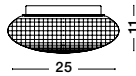

SENS - 838122

White Glass
White Metal
LED E27 1x12 Watt 230 Volt
IP44 Bulb Excluded
D: 25 H: 11 cm