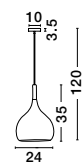

NUORESE - 8942203
Dark Brown Aluminium Outside
Gold Inside
LED E27 1x12 Watt 230 Volt IP20
Bulb Excluded
D: 24 H1: 35 H2: 120 cm