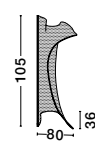

Adjustable

SIDERNO - 9054442

Gold Aluminium & Acrylic
LED 39 Watt 230 Volt
2470Lm 3000K IP20
D: 48 H: 150 cm

Adjustable

SIDERNO - 9054441

Gold Aluminium & Acrylic
LED 16 Watt 230 Volt
1190Lm 3000K IP20
D: 28 H: 150 cm