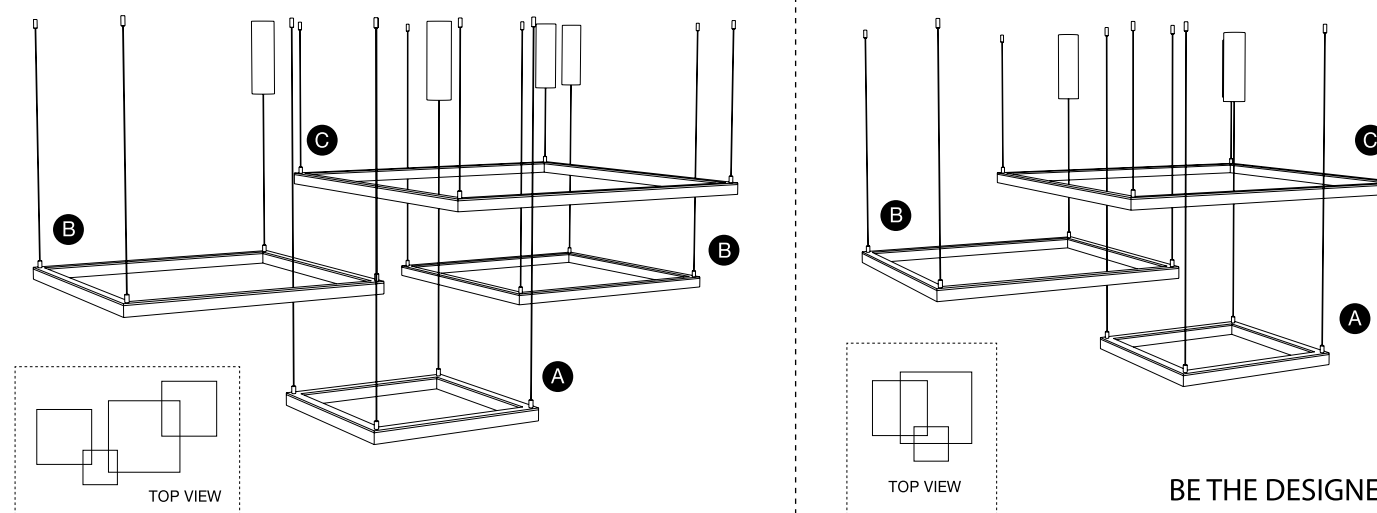

	BLACK	WHITE
50cm	A 9990736	D 9090735
75cm	B 9990734	E 9090733
100cm	C 9990732	F 9090731

Inspiration

Style them in your own way!

See how it works

BE THE DESIGNER

ETERNA - 9990733

Dimmable

Sandy White Aluminium & Acrylic
LED 40 Watt 230 Volt
3000Lm 3000K IP20
L: 75 H: 120 cm