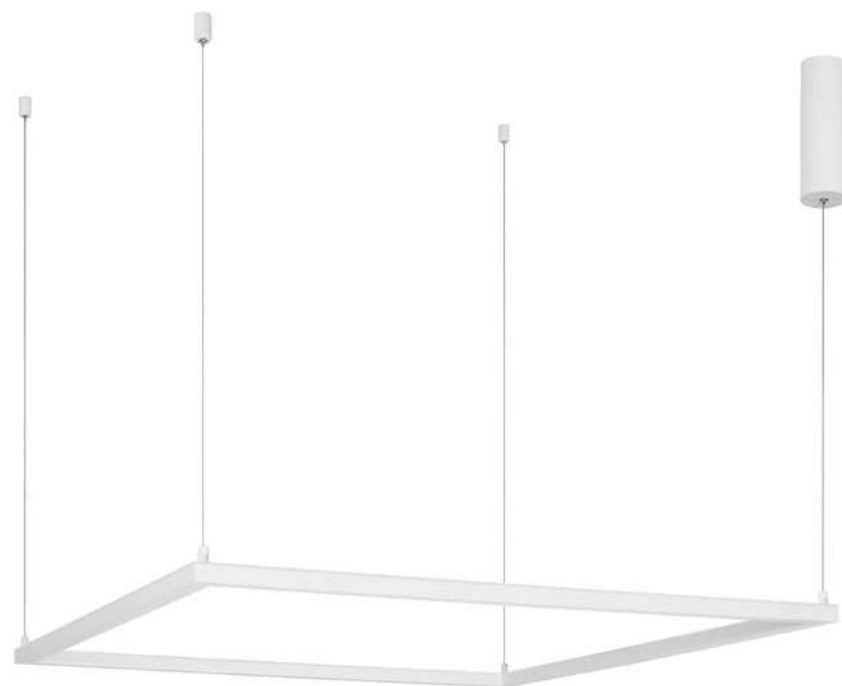

	BLACK	WHITE
50cm	A 9990736	D 9090735
75cm	B 9990734	E 9090733
100cm	C 9990732	F 9090731

Inspiration

Style them in your own way!

See how it works

BE THE DESIGNER

ETERNA - 9990733

Dimmable

Sandy White Aluminium & Acrylic
LED 40 Watt 230 Volt
3000Lm 3000K IP20
L: 75 H: 120 cm