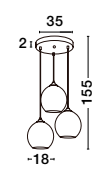

NAZIO - 9080351

Gradient Copper Glass
Chrome Aluminium
LED E27 1x12 Watt 230 Volt
IP20 Bulb Excluded
D: 35 H: 120 cm

BLAZE - 8142681

Copper Glass
Black Metal
LED E27 3x12 Watt 230 Volt
IP20 Bulb Excluded
D: 35 H: 155 cm