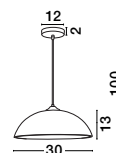

GL 6008211

VINCA - 600821

Chrome Metal
White Wipe Technique Glass
LED E27 1x12 Watt 230 Volt
IP20 Bulb Excluded
D: 30 H1: 13 H2: 100 cm

GL 6008221

VINCA - 600822

Chrome Metal
White Wipe Technique Glass
LED E27 1x12 Watt 230 Volt
IP20 Bulb Excluded
D: 40 H1: 13 H2: 100 cm