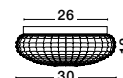

CLAM - 9738255

Clear Glass
White Metal
LED E27 2x12 Watt 230 Volt
IP44 Bulb Excluded
D: 30 H: 12 cm