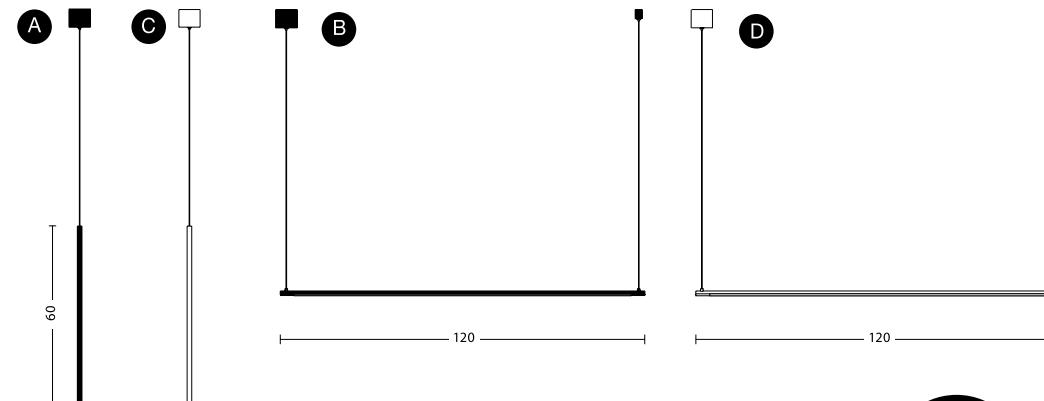

Shopping Guide

BLACK

A 9088103

B 9088101

GOLD

C 9088104

D 9088102

Inspiration

See how it works

Style them in your own way!