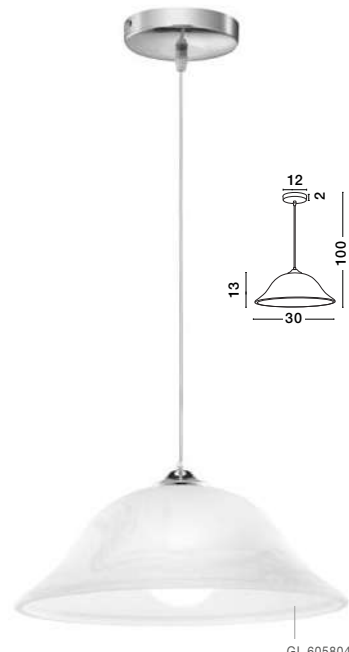

VINCA - 605804

Chrome Metal
Alabaster Glass
LED E27 1x12 Watt 230 Volt
IP20 Bulb Excluded
D: 30 H1: 13 H2: 100 cm

GL 6058041

GL 6004031

ANCO - 600403

White Satinated Glass
Chrome Metal
LED E27 1x12 Watt 230 Volt
IP20 Bulb Excluded
Packing 6 pcs
L: 30 W: 7.5 H: 16 cm

GL 6058031

GIORNO - 605803

Alabaster Glass
Chrome Metal
LED E27 1x12 Watt 230 Volt
IP20 Bulb Excluded
Packing 12 pcs
L: 30 W: 7.5 H: 16 cm