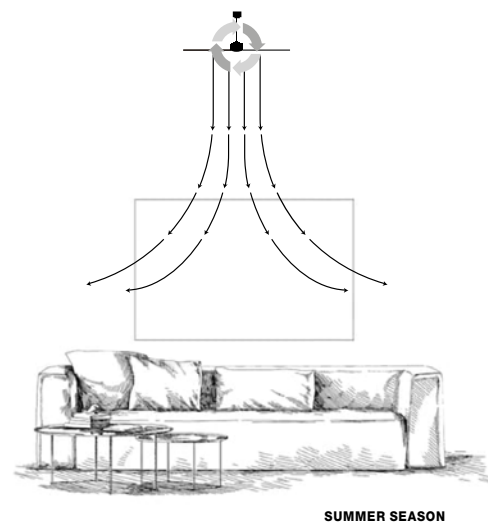

DC Motor Advantages

ALL YEAR ROUND WINTER & SUMMER FUNCTION	5/10 YEARS GUARANTEE	ENERGY SAVING	LIGHT WEIGHT	LONG LIFE

Our Ceiling Fan

UP TO 70% LESS ENERGY CONSUMPTION	NOISELESS < 30 dB	5 SPEEDS	REMOTE CONTROL	18 m² 48''	23 m² 52''

Room Size

Ceiling Fan For The Whole Year