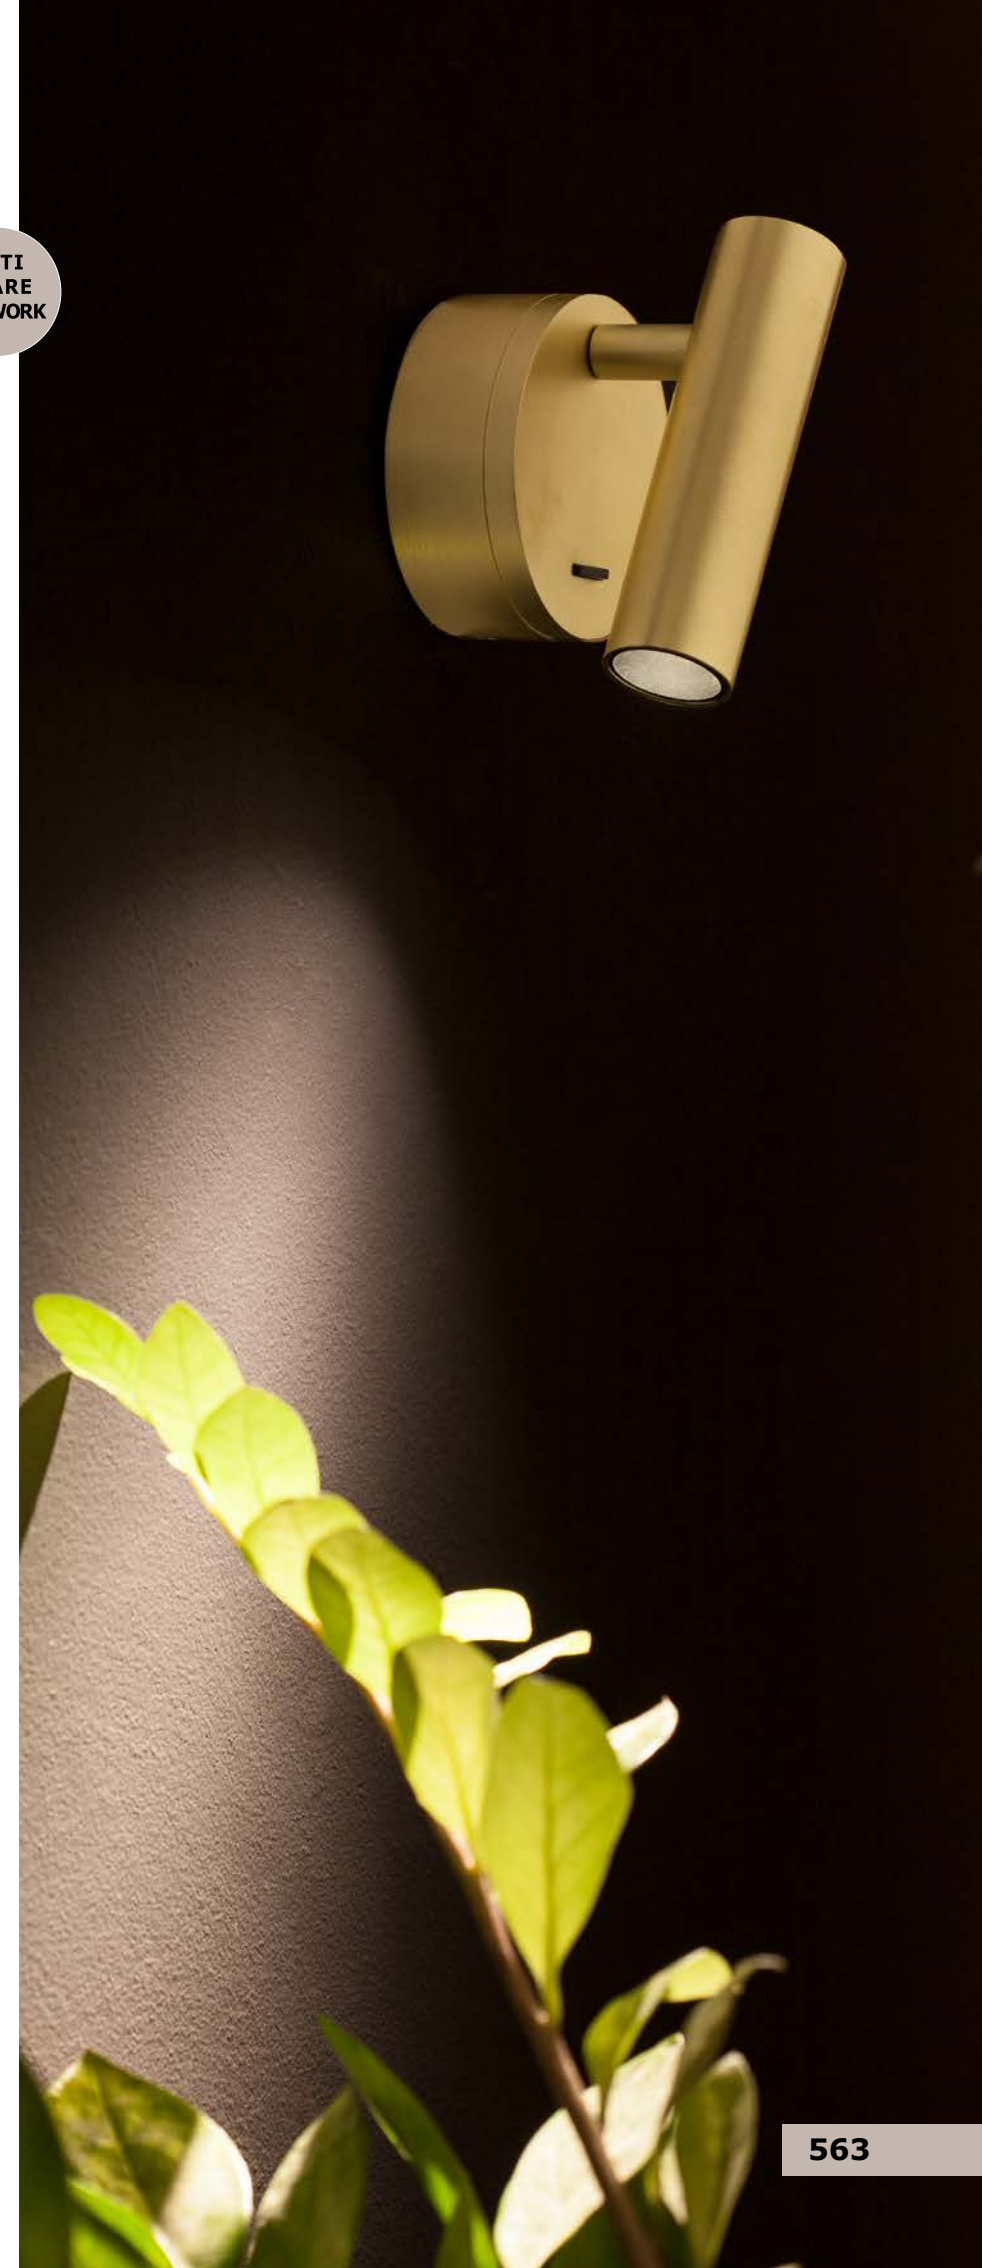

Rotating & Adjustable

UMBERTO - 7410401

Black Metal
Switch On/Off
LED GU10 1x10 Watt 230 Volt
IP20 Bulb Excluded
D: 15 H: 15 cm

Rotating & Adjustable

UMBERTO - 7410402

White Metal
Switch On/Off
LED GU10 1x10 Watt 230 Volt
IP20 Bulb Excluded
D: 15 H: 15 cm