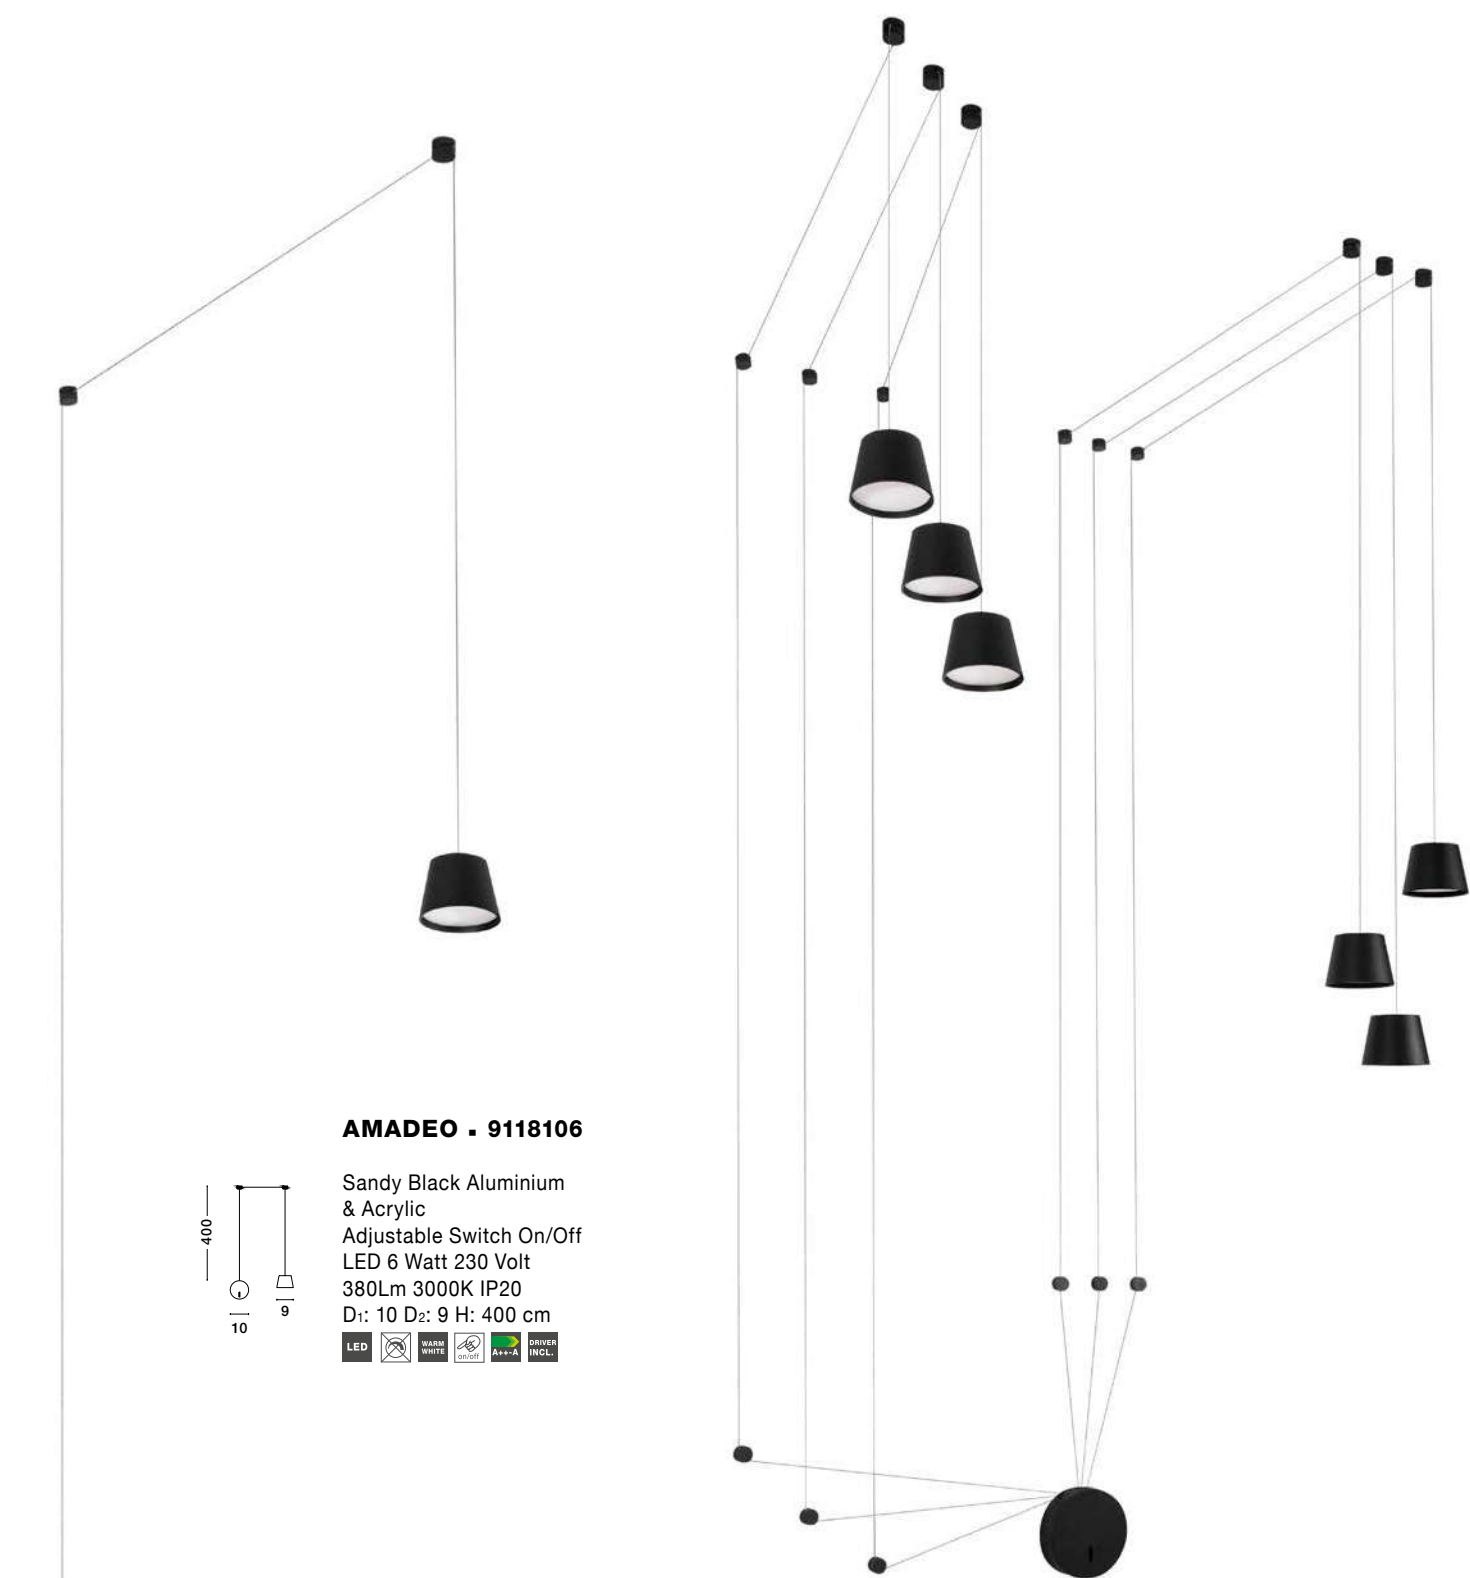

AMADEO - 9118106

Sandy Black Aluminium
& Acrylic
Adjustable Switch On/Off
LED 6 Watt 230 Volt
380Lm 3000K IP20
D: 10 D₂: 9 H: 400 cm

AMADEO - 9118635

Sandy Black Aluminium
& Acrylic
Adjustable Switch On/Off
LED 36 Watt 230 Volt
2280Lm 3000K IP20
D: 15 D₂: 9 H: 400 cm