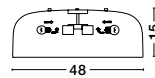

PERLETO - 526805

Metal & Acrylic Diffuser
Matt White Steel Outside
Matt White Inside
LED E27 3x10 Watt 230 Volt
IP20 Bulb Excluded
D: 48 H: 15 cm