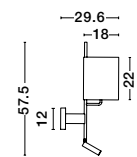

YAMA - 9180511

White Fabric Shade
& White Aluminium
Adjustable - Switch On/Off
LED Samsung 3 Watt
210Lm 3000K
LED E27 1x12 Watt 230 Volt
IP20 Bulb Excluded
D: 18 W: 29.6 H: 57.5 cm