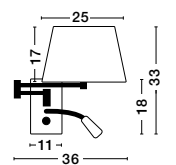

CINGO - 6102682

Chrome Aluminium
White Fabric Shade
Switch On/Off
LED 3 Watt 6000K 180Lm
E27 1x60 Watt 230 Volt
IP20 Bulb Excluded
L: 36 H: 17 H2: 33 cm