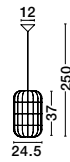

AURORA - 9587161
Natural Rattan
Black Fabric Wire & Base
LED E27 1x12 Watt 230 Volt
IP20 Bulb Excluded
D: 24.5 H1: 37 H2: 250 cm