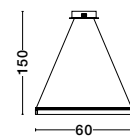

COURTEZ - 9818482

Bronze Aluminium & Acrylic
LED 30 Watt 230 Volt
2250Lm 3000K IP20
D: 40 H: 150 cm