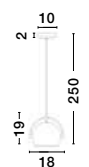

DEGLI - 6990401

Black Metal Outside
Aluminium Inside
Black Fabric Wire
LED E27 1x12 Watt 230 Volt
IP20 Bulb Excluded
D: 18 H: 19 H2: 250 cm