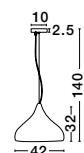

BENICIO - 8809102

White Metal
White Fabric Wire
LED E27 1x12 Watt 230 Volt
IP20 Bulb Excluded
D: 42 H1: 32 H2: 140 cm