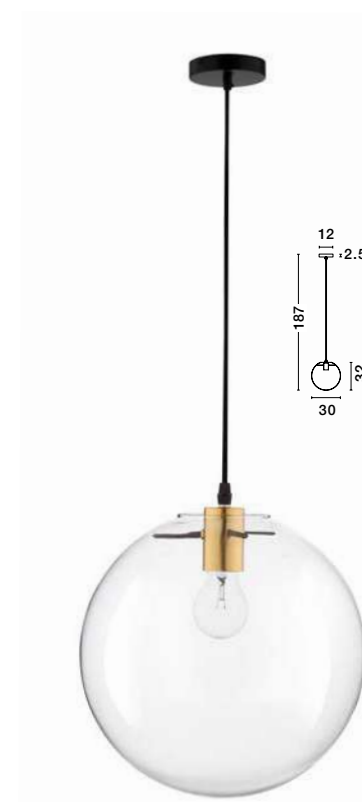

MIRALE - 9416930

Gold Metal
Clear Glass
& Black PVC Wire
LED E27 1x12 Watt 230 Volt
IP20 Bulb Excluded
D: 30 H: 32 H2: 187 cm