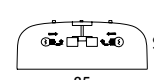

ET 8268061

PERLETO - 826807

Metal & Acrylic Diffuser
 Steel Gray Outside
 Matt White Inside
 LED E27 2x10 Watt 230 Volt
 IP20 Bulb Excluded
 D: 35 H: 13 cm

ET 8268061

PERLETO - 826808

Metal & Acrylic Diffuser
 Coffee Brown Outside
 Matt White Inside
 LED E27 2x10 Watt 230 Volt
 IP20 Bulb Excluded
 D: 35 H: 13 cm