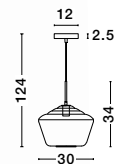

PRISMA - 9426733
Clear Glass
Gold Metal
LED E27 1x12 Watt 230 Volt
IP20 Bulb Excluded
D: 30 H: 34 H₂: 124 cm