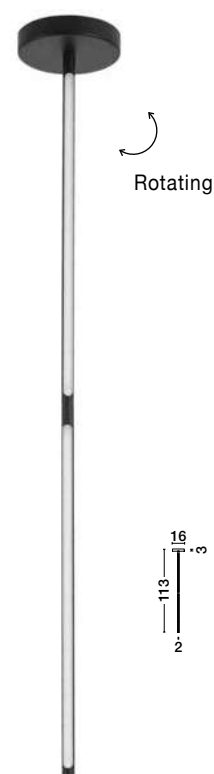

HANDY - 9183252

Sandy Black Aluminium & Acrylic
Rotating
LED Samsung 22 Watt 230 Volt
2000Lm 3000K IP20
D: 16 H: 113 cm