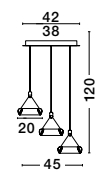

LUMI - 17320201

Outside Matt White
Aluminium & Crystal Inside
LED 36 Watt 230 Volt
2160Lm 3000K IP20
D: 45 H: 120 cm