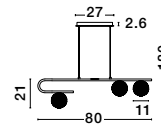

MIRANO - 9960272

Clear Structured Glass
& Brass Gold Steel
LED G9 3x5 Watt 230 Volt
IP20 Bulb Excluded
L: 80 W: 10 H: 180 cm