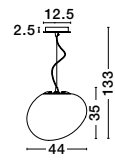

GL 510114011

BIANCO - 51011401

Opal White Glass
Chrome Aluminium
LED E27 4x12Watt 230 Volt
IP20 Bulb Excluded
D: 53 H: 150 cm

GL 46196011

CIOTTOLI - 4619601

Opal White Glass
Chrome Aluminium
LED E27 1x12 Watt 230 Volt
IP20 Bulb Excluded
D: 44 H1: 35 H2: 133 cm