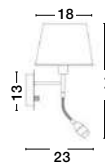

MONTATO - 6916202

White & Chrome Aluminium
White Fabric Shade
Adjustable Switch On/Off
LED 3 Watt 3000K 180Lm
E27 1x40 Watt 230 Volt
IP20 Bulb Excluded
L: 18 W: 23 H: 44 cm