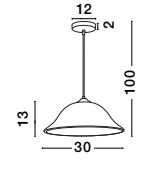

VINCA - 605804

Chrome Metal
Alabaster Glass
LED E27 1x12 Watt 230 Volt
IP20 Bulb Excluded
D: 30 H1: 13 H2: 100 cm

GL 6058041