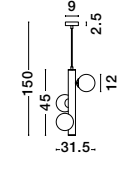

JAKLIN - 9724581

Opal Glass
Antique Brass Metal
Gold Fabric Wire
LED G9 3x5 Watt 230 Volt
IP20 Bulb Excluded
D: 31.5 H: 45 H2: 150 cm

GL 97245821