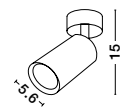

WAN - 9184311

Sandy White Aluminium
LED GU10 1x10 Watt IP20
220-240 Volt Bulb Excluded
D: 5.6 H: 15 cm

Adjustable