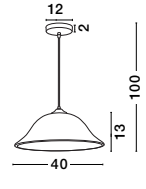

VINCA - 605805

Chrome Metal
Alabaster Glass
LED E27 1x12 Watt 230 Volt
IP20 Bulb Excluded
D: 40 H1: 13 H2: 100 cm