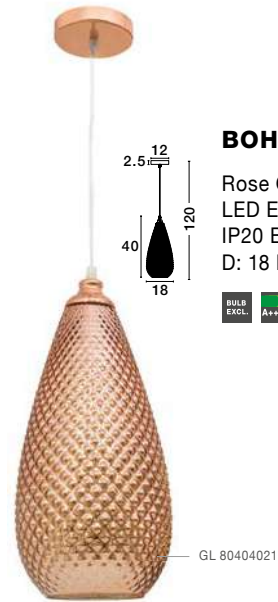

BOHO - 8040602

Rose Gold Glass & Metal
LED E27 1x12 Watt 230 Volt
IP20 Bulb Excluded
D: 24 H: 35 H2:120 cm

GL 80406021

BOHO - 8040201

Rose Gold Glass & Metal
LED E27 1x12 Watt 230 Volt
IP20 Bulb Excluded
D: 28 H: 30 H2:120 cm