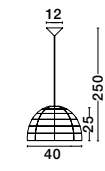

MELODY . 9586446
Natural Rattan
Black Fabric Wire & Base
LED E27 1x12 Watt 230 Volt
IP20 Bulb Excluded
D: 40 H1: 25 H2: 250 cm