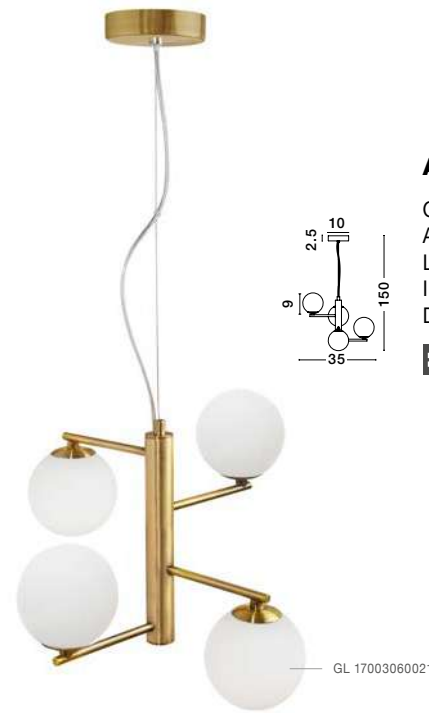

GL 92064031

JULIET - 9206403

Brass & Black Metal
White Opal Glass
LED E14 4x12 Watt 230 Volt
IP20 Bulb Excluded
L: 45 W: 45 H: 20 cm

GL 92064031

JULIET - 9206404

Brass & Black Metal
White Opal Glass
LED E14 1x12 Watt 230 Volt
IP20 Bulb Excluded
L: 18.5 W: 18.5 H: 20 cm

AGRIGENTO - 1700306002

Opal Glass
Antique Brass Metal
LED G9 4x5 Watt 230 Volt
IP20 Bulb Excluded
D: 35 H: 150 cm

GL 17003060021

JAKLIN - 9724581

Opal Glass
Antique Brass Metal
Gold Fabric Wire
LED G9 3x5 Watt 230 Volt
IP20 Bulb Excluded
D: 31.5 H: 45 H2: 150 cm