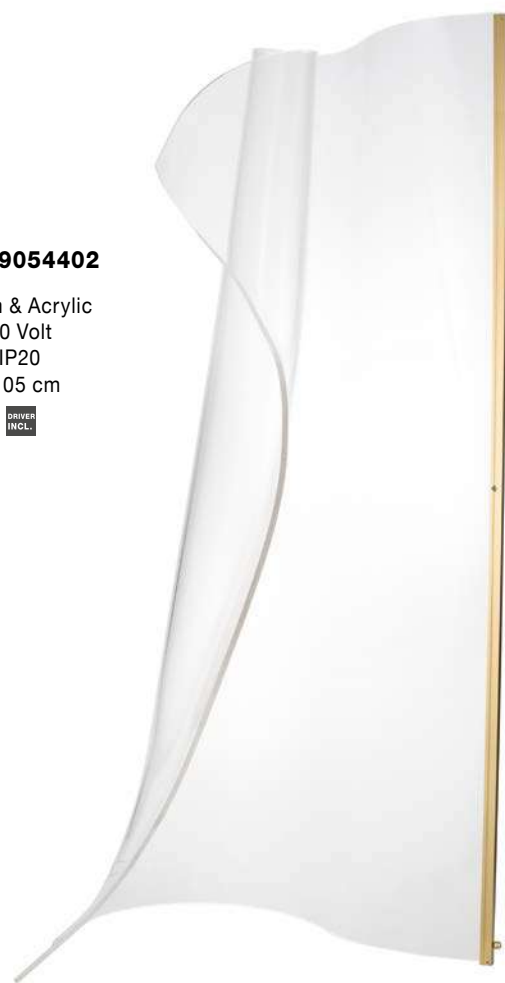

SIDERNO - 9054402

Gold Aluminium & Acrylic
LED 31 Watt 230 Volt
2517Lm 3000K IP20
L: 80 W: 36 H: 105 cm