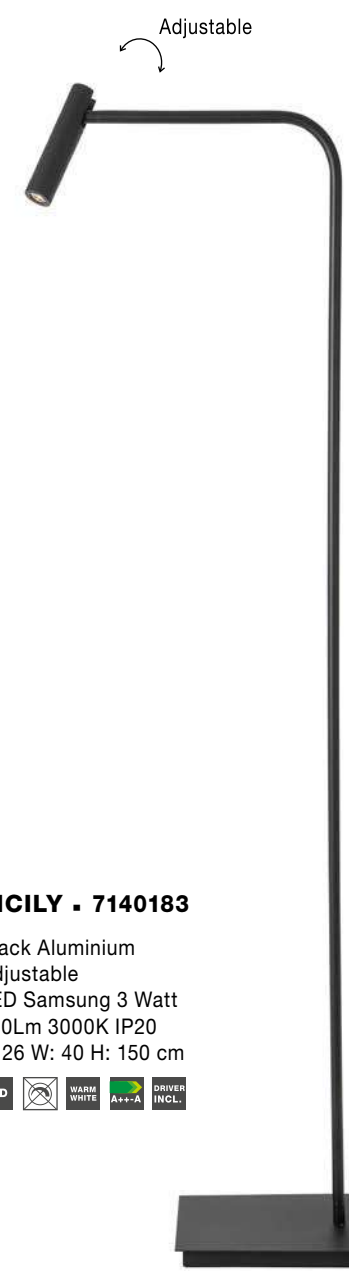

SICILY - 7140183

Black Aluminium
Adjustable
LED Samsung 3 Watt
190Lm 3000K IP20
L: 26 W: 40 H: 150 cm