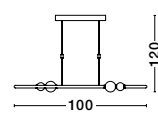

Satin Gold Aluminium
Opal Glass
LED 44.2 Watt 230 Volt
2660Lm 3000K IP20
L: 100 W: 64 H: 120 cm