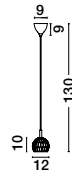

LARA - 8540401

Clear Glass
& Chrome Aluminium
LED G9 1x5 Watt 230 Volt
IP20 Bulb Excluded
D: 12 H: 130 cm

GL 85404041