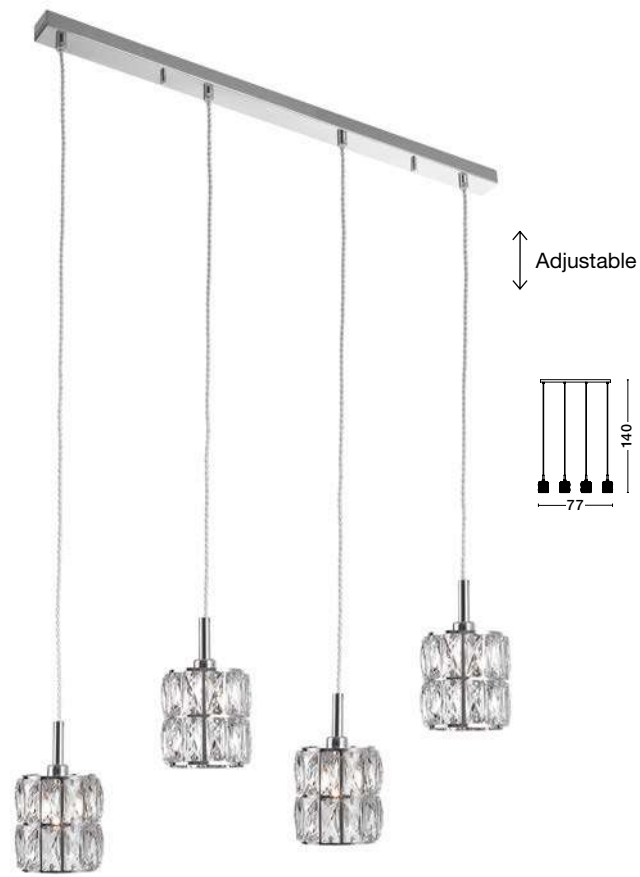

Adjustable

NICE - 8538104
 Crystal & Chrome Aluminium
 LED G9 4x5 Watt 230 Volt
 IP20 Bulb Excluded
 L: 77 W: 11 H: 140 cm

Adjustable

NICE - 8538105
 Crystal & Chrome Aluminium
 LED G9 5x5 Watt 230 Volt
 IP20 Bulb Excluded
 D: 19 H: 140 cm