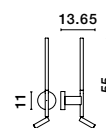

HANDY - 9182811

Sandy White Aluminium & Acrylic
Adjustable/Rotating - Switch On/Off
LED Samsung 230 Volt 3000K
Backlight 6 Watt 310Lm
Reader 3 Watt 210Lm IP20
L: 2 W: 13.65 H: 55 cm