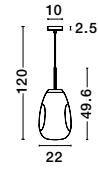

LAVA - 9190393

Gold Metal
Handmade Gold Glass
LED E27 1x12 Watt 230 Volt
IP20 Bulb Excluded
D: 22 H: 49.6 H₂: 120 cm