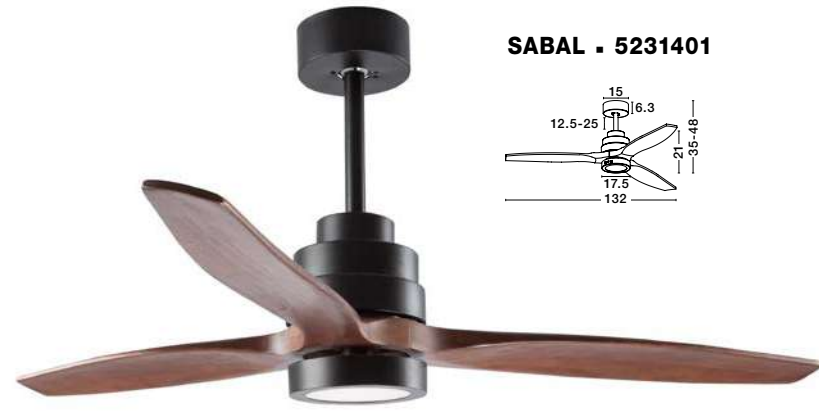

5 YRS GUARANTEE | 5 SPEEDS | REMOTE CONTROL | REVERSE MODE

DC motor

SABAL - 5231401

NATURE - 9952314

FAN SPECIFICATIONS

Product Nm.	Body Material	Blades Material	Product Size	Speed	Length of Each Blade	Motor Type	Watt (max.)	Power Supply	Airflow (CFM)	RPM	Noise Level	Weight	Blade Sweep	Summer/Winter Function	Light	Remote Control	Guarantee	Class
9952314	Matt White Steel & Glass	Oak Wood	D: 132 cm H: 35-48 cm	5 Speed Remote	64 cm	DC	25W	AC220-240V	5000	200	< 50 dB	5.8 Kg	52"	✓	✓	✓	5 Years motor 1 Year light source	I
5231401	Matt Black Steel & Glass	Brown Wood	D: 132 cm H: 35-48 cm	5 Speed Remote	64 cm	DC	40W	AC220-240V	4000	200	< 30 dB	5.8 Kg	52"	✓	✓	✓	5 Years motor 1 Year light source	I