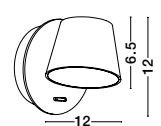

Rotating & Adjustable

Adjustable

AMADEO - 8223601

White Aluminium & Acrylic
Adjustable
Switch On/Off
LED Edison 6 Watt 230 Volt
528Lm 3000K IP20
L: 12 W: 12 H: 12 cm

Adjustable

AMADEO - 8223602

Black Aluminium & Acrylic
Adjustable
Switch On/Off
LED Edison 6 Watt 230 Volt
528Lm 3000K IP20
L: 12 W: 12 H: 12 cm