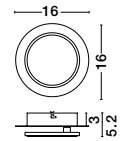

AUSTIN - 9001705

White Aluminium
Adjustable
LED 6 Watt 230 Volt
420Lm 3000K IP20
D: 16 W: 5.2 H: 16 cm