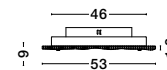

WING . 9624222

White Metal & Glass
LED 40 Watt 230 Volt
2400Lm 3000K IP20
D: 53 H: 9 cm