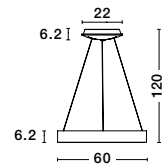

RANDO THIN - 9453455

Dimmable

Brushed Coffee Aluminium
& Acrylic
LED 50 Watt 230 Volt
3250Lm 3000K IP20
D: 60 H: 120 cm