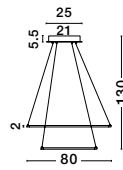

ASTERION - 9910020
Dimmable

White Acrylic Diffuser
LED 24 Watt 230 Volt
1680Lm 3000K-4000K-5500K IP20
D: 41 H: 9.5 cm

FERROL - 6265003

Dimmable

Coffee Brown Aluminium
& Acrylic Adjustable
LED 85 Watt 230 Volt
4500Lm 3000K IP20
D: 80 H: 130 cm