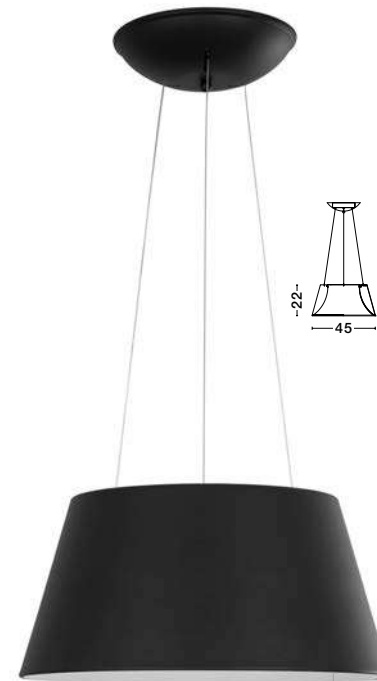

LONDON - 86009
Dimmable

Black Aluminium Outside
Cooper Inside & Acrylic
LED 40 Watt 230 Volt
2400Lm 3000K IP20
D: 60 H1: 17 H2: 170 cm

VOLCANO - 9077881

Metal & Acrylic Diffuser
Sandy Black Outside
Sandy White Inside
LED 33 Watt 230 Volt
1680Lm 3000K IP20
D: 45 H: 22 H2: 120 cm