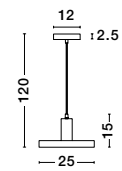

GARNI - 9417053
Black Metal Outside
Gold Inside
Black PVC Wire
LED E27 1x12 Watt 230 Volt
IP20 Bulb Excluded
D: 25 H: 15 H₂: 120 cm