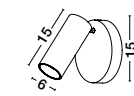

Rotating & Adjustable

UMBERTO - 7410401

Black Metal
Switch On/Off
LED GU10 1x10 Watt 230 Volt
IP20 Bulb Excluded
D: 15 H: 15 cm

Rotating & Adjustable

UMBERTO - 7410402

White Metal
Switch On/Off
LED GU10 1x10 Watt 230 Volt
IP20 Bulb Excluded
D: 15 H: 15 cm