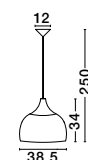

MIA - 9594341

Natural Rattan & Wood
Black Fabric Wire & Base
LED E27 1x12 Watt 230 Volt
IP20 Bulb Excluded
D: 38.5 H1: 34 H2: 250 cm