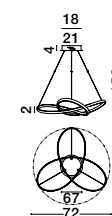

FUSION - 1701101002

Brass Gold Aluminium & Acrylic
LED 53 Watt 230 Volt
4081Lm 3000K IP20
D: 72 H: 150 cm